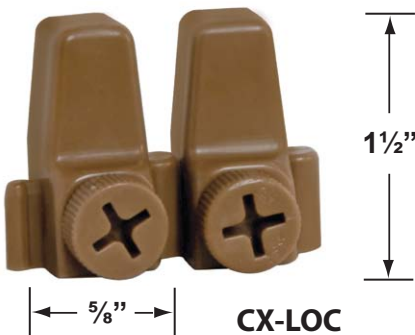

SPECIFICATION SHEET

PRODUCT # : CL-490-BT-BK

•Directional Lights

• Cast Brass

Fixture Specifications:

Housing: Corrosion resistant cast brass
Finish: BK-Black Brass
Light Source: Integrated 1-2W RGB LED module. Lumen output is between 15LM - 100LM. 45° beam spread
LED Features: CCT Options: Presets: 2700K, 3000K, 4000K, 5000K
 RGB : Unlimited color wheel options & quick presets.
 Dimming: Every color choice
 Scenes: Customizable scenes with up to 8 colors.
 Compatibility: Amazon's Alexa* and Google Home* (***CX-BTG** gateway required, see below)
 Music: The lights will follow music collected by a device's microphone.
Dimensions: 4¾" (bottom) & 1¼" (top) W x 3" H
Connection: Bluetooth Mesh, *Range Extender (CX-BTE) is highly recommended, see below for details.*
Mounting: 304 Stainless Steel, Directional/Underwater bracket rotates 180° for light control

Wiring: Fixture is prewired with a 10ft SPT-1W wire. Wire connector sold separately. Quick-locking connectors (**CX-LOC**) are available. See page 2 for information.
Applications: Suitable for "SHALLOW" fountains, ponds, waterfalls, stone lanterns, Rock Beds, Any place a small beam of light is needed. Do not use in Swimming Pools, lakes or spas. **Fixture should be installed 3"-4" above waterline for the best BT reception.** Glare Shield is included.
Electrical Notes: A remote 12V magnetic transformer is required. Options are available from Corona Lighting. Not for use with electronic transformers. Voltage range for LED module is: 9-17V (2.5VA), Ambient temperature: -22°F to 176°F CRI: >85 Proper grease/lubricant is suggested on threaded parts during installation process.
Warranty: 10 year warranty, with a rated life of 50,000 hours.

T-LT75

T-LT150

T-FIDT

T-LT300

T-TR-FIP

Cable Connector

- CX-LOC Quick-locking Cable Connectors, Tan
[\(Installation Instructions\)](#)

CX-LOC