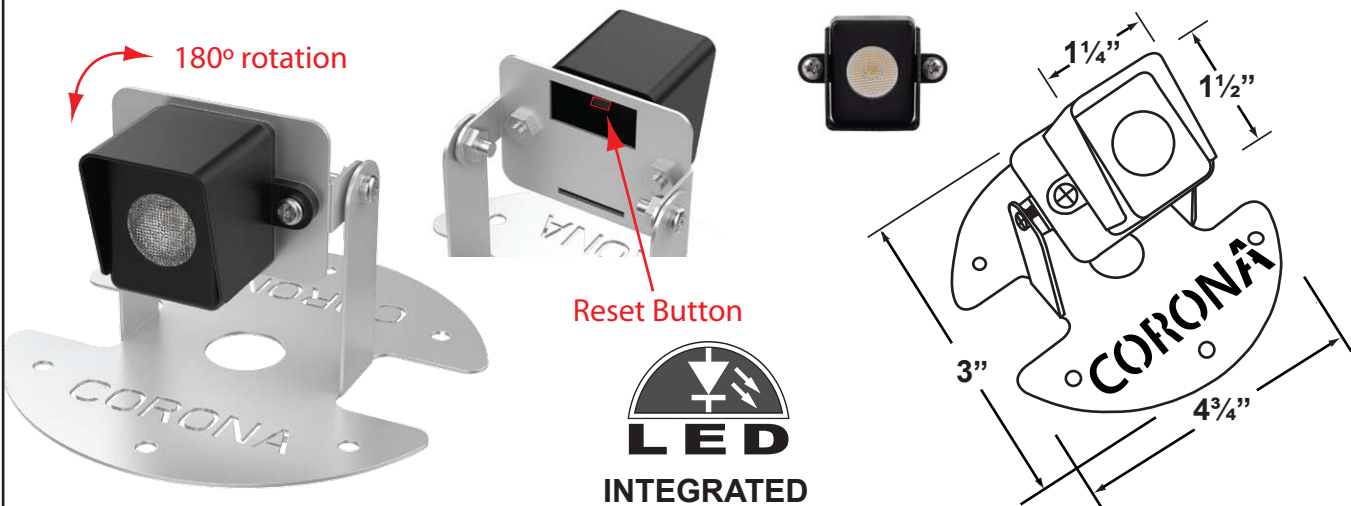

SPECIFICATION SHEET

PRODUCT # : CL-490-BT-BK

•Directional Lights

• Cast Brass

Fixture Specifications:

Housing: Corrosion resistant cast brass
Finish: BK-Black Brass
Light Source: Integrated 1-2W RGB LED module. Lumen output is between 15LM - 100LM. 45° beam spread
LED Features: CCT Options: Presets: 2700K, 3000K, 4000K, 5000K
 RGB : Unlimited color wheel options & quick presets.
 Dimming: Every color choice
 Scenes: Customizable scenes with up to 8 colors.
 Compatibility: Amazon's Alexa* and Google Home* (***CX-BTG** gateway required, see below)
 Music: The lights will follow music collected by a device's microphone.
Dimensions: 4¾" (bottom) & 1¼" (top) W x 3" H
Connection: Bluetooth Mesh, *Range Extender (CX-BTE) is highly recommended, see below for details.*
Mounting: 304 Stainless Steel, Directional/Underwater bracket rotates 180° for light control

Wiring: Fixture is prewired with a 10ft SPT-1W wire. Wire connector sold separately. Quick-locking connectors (**CX-LOC**) are available. See page 2 for information.
Applications: Suitable for "SHALLOW" fountains, ponds, waterfalls, stone lanterns, Rock Beds, Any place a small beam of light is needed. Do not use in Swimming Pools, lakes or spas. **Fixture should be installed 3"-4" above waterline for the best BT reception.** Glare Shield is included.
Electrical Notes: A remote 12V magnetic transformer is required. Options are available from Corona Lighting. Not for use with electronic transformers. Voltage range for LED module is: 9-17V (2.5VA), Ambient temperature: -22°F to 176°F CRI: >85 Proper grease/lubricant is suggested on threaded parts during installation process.
Warranty: 10 year warranty, with a rated life of 50,000 hours.