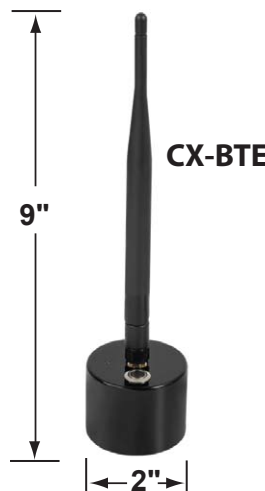

JOB INFORMATION

TYPE: DATE:
JOB NAME & ADDRESS:
PRODUCT #:
TOTAL QUANTITY:
LAMP TYPE & WATTAGE:
TRANSFORMER:
CONTRACTOR:
SPECIFIER: