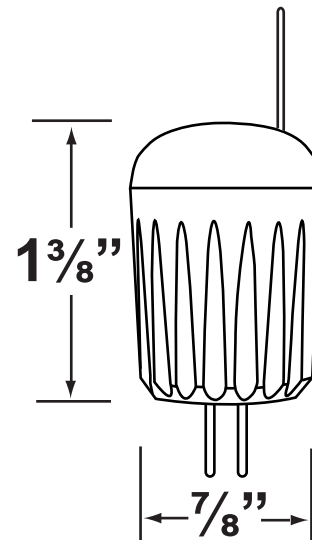

SPECIFICATION SHEET

E-Mail: sales@coronalighting.com

PRODUCT # : L-EDT3-3W-CCT

Color Temperature Changing, Zoning, and Dimming

• Smart CCT Lamps

• Ceramic

Fixture Specifications:

Housing:	White Ceramic	Connection:	Bluetooth Mesh Technology. <i>Range Extender (CX-BTE) is highly recommended, see below for details.</i>
Antenna:	External, 2.4 ghz	Halogen Equiv:	20 Watts
Lens:	Polycarbonate Plastic	Beam Spread:	360°
Socket:	T3 Bi-Pin	Ambient Temp:	-4°F to 149°F
Wattage:	0.5W - 3W	Rated Hours:	25,000
Lumen Output:	10LM - 250LM	CRI:	>85, 2.43VA
LED Features:	CCT Presets: 2200K, 2700K, 3000K, 4000K, 5000K Dimming: Every color temperature choice Scenes: Customizable scenes with up to 8 colors temperatures. Compatibility: Amazon's Alexa and Google Home* (*CX-BTG gateway required, see below)	IP Rating:	IP65
		Color Temp:	2200K-5700K
		Operating Voltage:	9V-17V AC & DC
		Warranty:	Five (5) Years Warranty against manufacturer's defects.