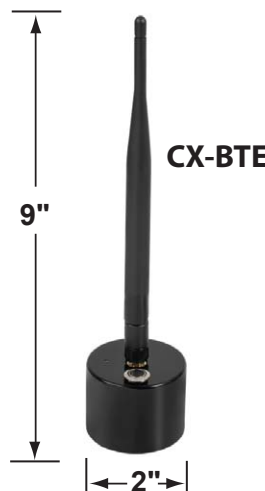

SMART ACCESSORIES

- CX-BTE Bluetooth Range Extender
- CX-BTG Wireless Bluetooth Mesh Gateway

Lumens per Color Temp

COLOR TEMPERATURE	LUMENS (LM)
2200K	___ LM
2700K	___ LM
3000K	___ LM
4000K	___ LM
5000K	___ LM
5700K	___ LM