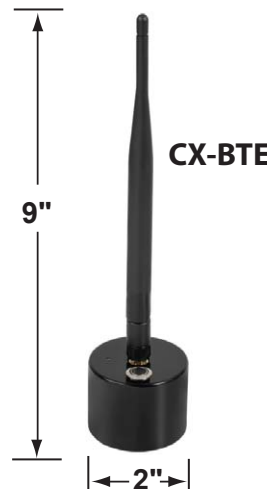

SPECIFICATION SHEET

PRODUCT # : L-EDT3-2W-CCT

Color Temperature Changing, Zoning, and Dimming

• Smart CCT Lamps

• Ceramic

Fixture Specifications:

Housing:	White Ceramic	Connection:	Bluetooth Mesh Technology. <i>Range Extender (CX-BTE) is highly recommended, see below for details.</i>
Antenna:	External, 2.4 ghz	Halogen Equiv:	20 Watts
Lens:	Polycarbonate Plastic	Beam Spread:	360°
Socket:	T3 Bi-Pin	Ambient Temp:	-4°F to 149°F
Wattage:	0.5W - 2W	Rated Hours:	25,000
Lumen Output:	10LM - 200LM	CRI:	>85, 2.36VA
LED Features:	CCT Presets: 2200K, 2700K, 3000K, 4000K, 5000K, 5700K Dimming: Every color temperature choice Scenes: Customizable scenes with up to 8 color temperatures. Compatibility: Amazon's Alexa* and Google Home* (*CX-BTG gateway required, see below)	IP Rating:	IP65
		Color Temp:	2200K-5700K
		Operating Voltage:	9V-17V AC & DC
		Warranty:	Five (5) Years Warranty against manufacturer's defects.

FOR USE WITH THE CL-717 SERIES ONLY

SMART ACCESSORIES

- CX-BTE Bluetooth Range Extender
- CX-BTG Wireless Bluetooth Mesh Gateway

Lumens per Color Temp

COLOR TEMPERATURE	LUMENS (LM)
2200K	___ LM
2700K	___ LM
3000K	___ LM
4000K	___ LM
5000K	___ LM
5700K	___ LM