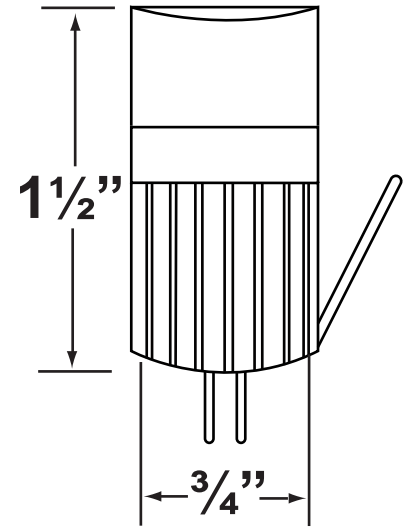

SPECIFICATION SHEET

PRODUCT # : L-EDT3-2W-CCT

Color Temperature Changing, Zoning, and Dimming

• Smart CCT Lamps

• Ceramic

Fixture Specifications:

Housing:	White Ceramic	Connection:	Bluetooth Mesh Technology. <i>Range Extender (CX-BTE) is highly recommended, see below for details.</i>
Antenna:	External, 2.4 ghz	Halogen Equiv:	20 Watts
Lens:	Polycarbonate Plastic	Beam Spread:	360°
Socket:	T3 Bi-Pin	Ambient Temp:	-4°F to 149°F
Wattage:	0.5W - 2W	Rated Hours:	25,000
Lumen Output:	10LM - 200LM	CRI:	>85, 2.36VA
LED Features:	CCT Presets: 2200K, 2700K, 3000K, 4000K, 5000K, 5700K Dimming: Every color temperature choice Scenes: Customizable scenes with up to 8 color temperatures. Compatibility: Amazon's Alexa* and Google Home* (*CX-BTG gateway required, see below)	IP Rating:	IP65
		Color Temp:	2200K-5700K
		Operating Voltage:	9V-17V AC & DC
		Warranty:	Five (5) Years Warranty against manufacturer's defects.

FOR USE WITH THE CL-717 SERIES ONLY

SMART ACCESSORIES

- CX-BTE Bluetooth Range Extender
- CX-BTG Wireless Bluetooth Mesh Gateway

Lumens per Color Temp

COLOR TEMPERATURE	LUMENS (LM)
2200K	___ LM
2700K	___ LM
3000K	___ LM
4000K	___ LM
5000K	___ LM
5700K	___ LM