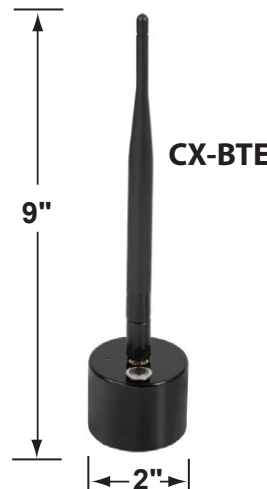

SMART ACCESSORIES

- CX-BTE Bluetooth Range Extender
- CX-BTG Wireless Bluetooth Mesh Gateway

Lumens per Color Temp

COLOR TEMPERATURE	LUMENS (LM)
2200K	131 LM
2700K	138 LM
3000K	142 LM
4000K	153 LM
5000K	165 LM
5700K	175 LM