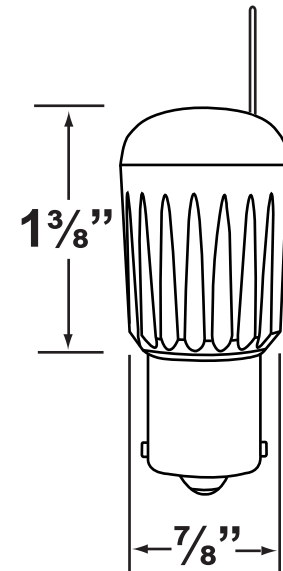

### Fixture Specifications:

<b>Housing:</b>	White Ceramic	<b>Connection:</b>	Bluetooth Mesh Technology. <i>Range Extender (CX-BTE) is highly recommended, see below for details.</i>
<b>Antenna:</b>	External, 2.4 ghz	<b>Halogen Equiv:</b>	20 Watts
<b>Lens:</b>	Polycarbonate Plastic	<b>Beam Spread:</b>	360°
<b>Socket:</b>	Single Contact Bayonet	<b>Ambient Temp:</b>	-4°F to 149°F
<b>Wattage:</b>	0.5W - 3W	<b>Rated Hours:</b>	25,000
<b>Lumen Output:</b>	10LM - 250LM	<b>CRI:</b>	>85, 1.5VA
<b>LED Features:</b>	CCT Presets: 2200K, 2700K, 3000K, 4000K, 5000K, 5700K Dimming: Every color temperature choice Scenes: Customizable scenes with up to 8 color temperatures. Compatibility: Amazon's Alexa and Google Home* <i>(*CX-BTG gateway required, see below)</i>	<b>IP Rating:</b>	IP65
		<b>Color Temp:</b>	2200K-5700K
		<b>Voltage:</b>	9V-17V AC & DC
		<b>Warranty:</b>	Five (5) Years Warranty against manufacturer's defects.