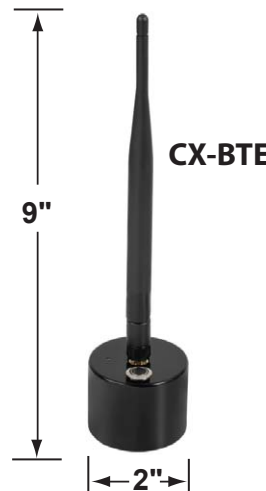

Lumens per Color Temp

COLOR TEMPERATURE	LUMENS (LM)
2200K	___ LM
2700K	___ LM
3000K	___ LM
4000K	___ LM
5000K	___ LM
5700K	___ LM