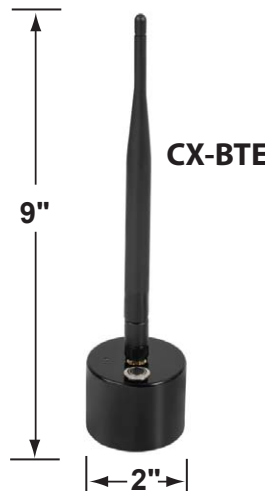

Lumens per Color

COLOR TEMPERATURE	LUMENS (LM)
2200K	885 LM
2700K	930 LM
3000K	963 LM
4000K	1060 LM
5000K	1145 LM
5700K	1200 LM
RED	166 LM
GREEN	316 LM
BLUE	68 LM