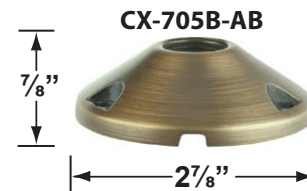

CX-705B-AB