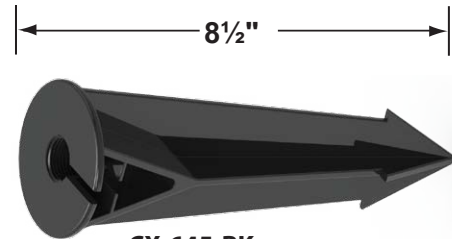

Ground Spike Supplied

CX-645-BK 8.5" ABS Spike, 1/2" NPT, **Black**

CX-645-BK