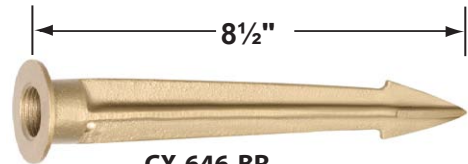

Optional Ground Spikes

CX-646-BR 8" h x 1/2" w Brass Spike, 1/2" NPT, **Natural Brass**

CX-650-BZ 8 1/2" h x 3" w Slotted ABS Spike with Brass Threads, 1/2" NPT, **Bronze**

CX-646-BR