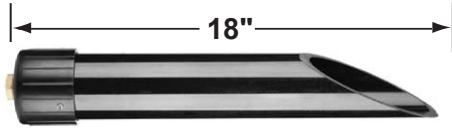

ACCESSORIES SHEET

PRODUCT # : CL-550B-AB

• Directional Lights

• Cast Brass

Mounting Pedestals

CX-603-BK 3" PVC Mounting Pedestal, 1/2" NPT Female Brass Hub on top, **Black**

CX-603-BK