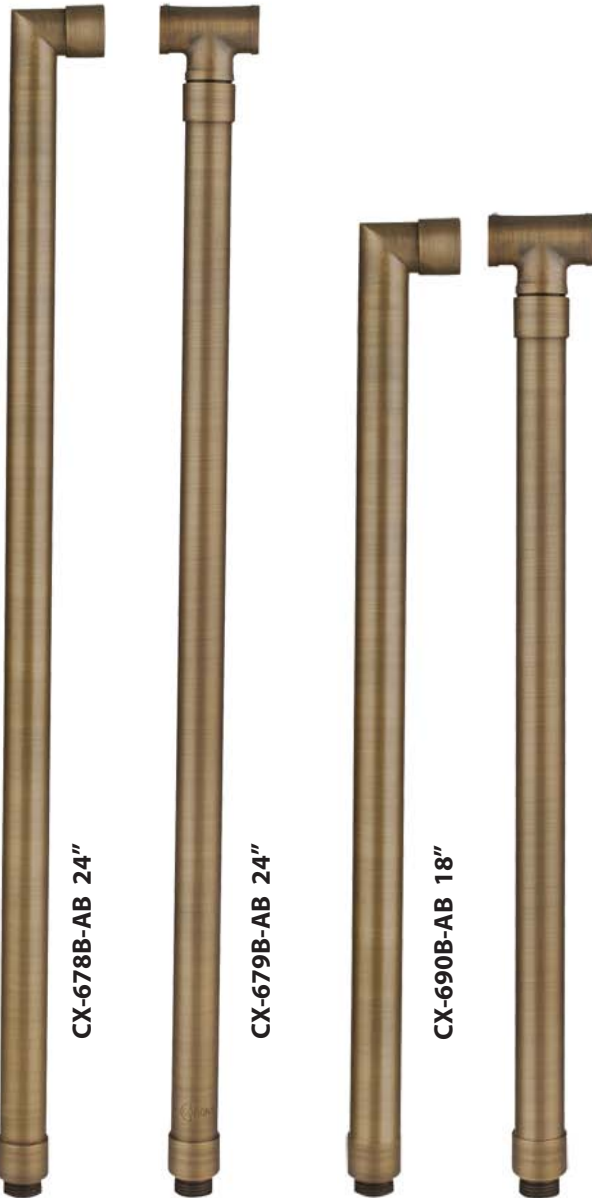

ACCESSORIES SHEET

PRODUCT # : CL-550B-AB

• Directional Lights

• Cast Brass

Mounting Posts For Sign Light & Path Light Applications

- CX-678B-AB 24" Brass Single Head Post, **Antique Bronze**
- CX-679B-AB 24" Brass Double Head Post, **Antique Bronze**
- CX-690B-AB 18" Brass Single Head Post, **Antique Bronze**
- CX-693B-AB 18" Brass Double Head Post, **Antique Bronze**

CX-718B-AB (Mounting Canopies pg 2) is required for sign light installation.