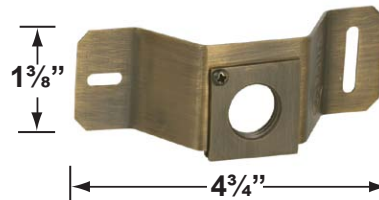

CX-719B-AB