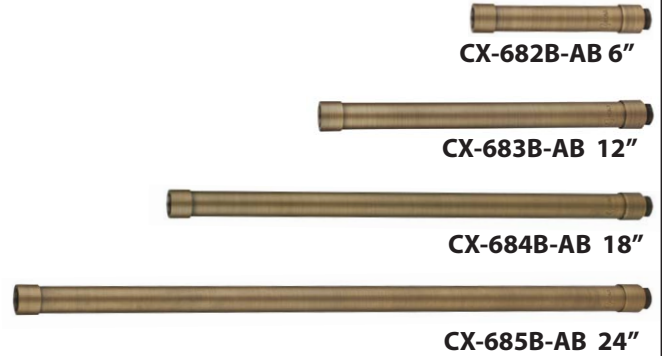

SPECIFICATION SHEET

PRODUCT # : CL-550B-AB

• Directional Lights

• Cast Brass

Fixture Specifications:

Housing: Corrosion resistant cast brass.

Finish: **AB- Antique Bronze.**
Also available in **BK- Black Brass Finish**

CX-709B-AB

CX-718B-AB

CX-719B-AB

CX-705B-AB

CX-722B-AB

ACCESSORIES SHEET

PRODUCT # : CL-550B-AB

• Directional Lights

• Cast Brass

Mounting Posts For Sign Light & Path Light Applications

- CX-678B-AB 24" Brass Single Head Post, **Antique Bronze**
- CX-679B-AB 24" Brass Double Head Post, **Antique Bronze**
- CX-690B-AB 18" Brass Single Head Post, **Antique Bronze**
- CX-693B-AB 18" Brass Double Head Post, **Antique Bronze**

CX-718B-AB (Mounting Canopies pg 2) is required for sign light installation.

Mounting Risers

- CX-682B-AB 6" Brass Riser, ½ NPT Male/Female, **Antique Bronze**
- CX-683B-AB 12" Brass Riser, ½ NPT Male/Female, **Antique Bronze**
- CX-684B-AB 18" Brass Riser, ½ NPT Male/Female, **Antique Bronze**
- CX-685B-AB 24" Brass Riser, ½ NPT Male/Female, **Antique Bronze**