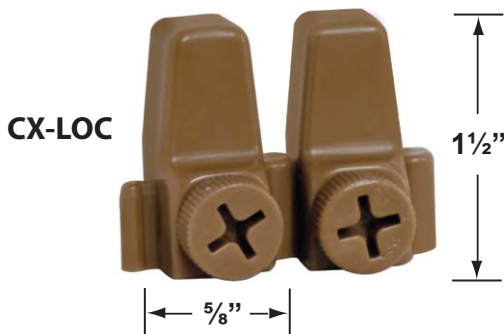

CX-622-BK 2" PVC Cap, 1/2" NPT, **Black**

CX-624-BK 3" PVC Cap, 1/2" NPT Female Brass Hub, **Black**

Ground Spike Supplied

CX-645-BK 8.5" ABS Spike, 1/2" NPT, **Black**

CX-645-BK

Cable Connectors

CX-LOC Quick-locking Cable Connectors, **Tan**
[\(Installation Instructions\)](#)