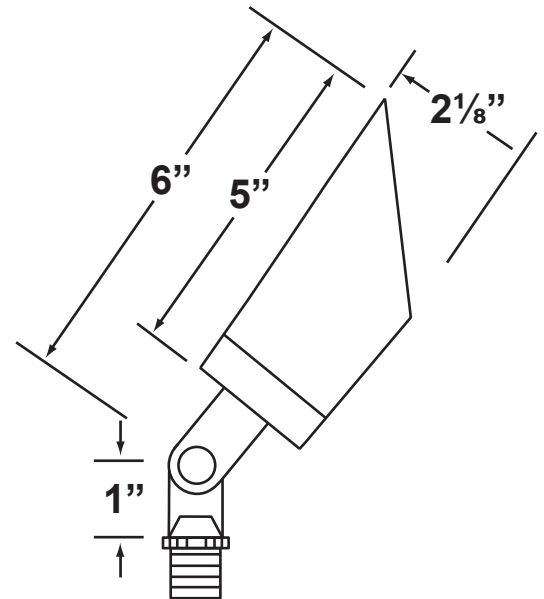

AVAILABLE LED LAMPS (Corona LED lamps have a five (5) year limited warranty against manufacturer's defects)

LAMP NUMBER	WATTS	BEAM		COLOR & TEMP.	RATED HOURS	HALOGEN EQUIVALENT
		SPREAD	LUMEN			
L-ED16-5W-BT	1-5	15° / 38° / 60°	25-530	2200K-5700K	50,000	---
L-ED16-3W / 5W-SP	3.5 / 5	15° Spot	270 / 350	2700K	50,000	25 / 40 Watt
L-ED16-3W / 5W-FL	3.5 / 5	45° Flood	270 / 350	2700K	50,000	25 / 40 Watt
L-ED16-3W / 5W-WF	3.5 / 5	60° Wide Flood	270 / 350	2700K	50,000	25 / 40 Watt
L-ED16-COB5W-SP / 3K	5	15° Spot	450 / 470	2700K / 3000K	50,000	50 Watt
L-ED16-COB5W-FL / 3K	5	38° Flood	450 / 470	2700K / 3000K	50,000	50 Watt
L-ED16-COB5W-WF / 3K	5	60° Wide Flood	450 / 470	2700K / 3000K	50,000	50 Watt
L-ED16-6W-SP / 3K	6	15° Spot	600	2700K / 3000K	50,000	75 Watt
L-ED16-6W-FL / 3K	6	38° Flood	600	2700K / 3000K	50,000	75 Watt
L-ED16-6W-WF / 3K	6	60° Wide Flood	600	2700K / 3000K	50,000	75 Watt

■ 5W Single color MR-16 LED available in AMBER, BLUE, GREEN, PURPLE, RED and VIOLET

JOB INFORMATION

TYPE: _____ DATE: _____

JOB NAME & ADDRESS: _____

PRODUCT #: _____

TOTAL QUANTITY: _____

LAMP TYPE & WATTAGE: _____

TRANSFORMER: _____

CONTRACTOR: _____

SPECIFIER: _____

• When ordering a halogen or xenon lamp add lamp number to the product number. If you are ordering LED lamps you should follow the format below:

• **CL** - **product #** - **lamp** - **wattage** - **lamp angle**

CL - 550B-AB - L-ED16 - 5W - FL

Example: CL-550B-AB-L-ED16-5W-FL

• Corona Lighting reserves the right to make any change and/or improvement to the design and construction of this fixture without further notification.