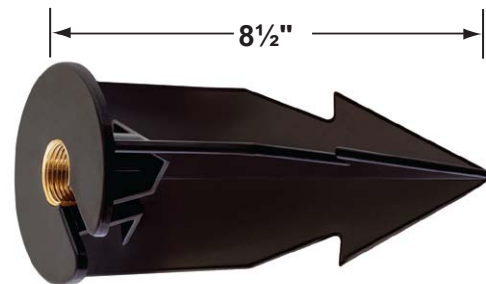

CX-LOC

Optional Ground Spikes

CX-646-BR 8" h x 1/2" w Brass Spike, 1/2" NPT, **Natural Brass**

CX-650-BZ 8 1/2" h x 3" w Slotted ABS Spike with Brass Threads, 1/2" NPT, **Bronze**

CX-646-BR

CX-650-BZ

Mounting Canopies