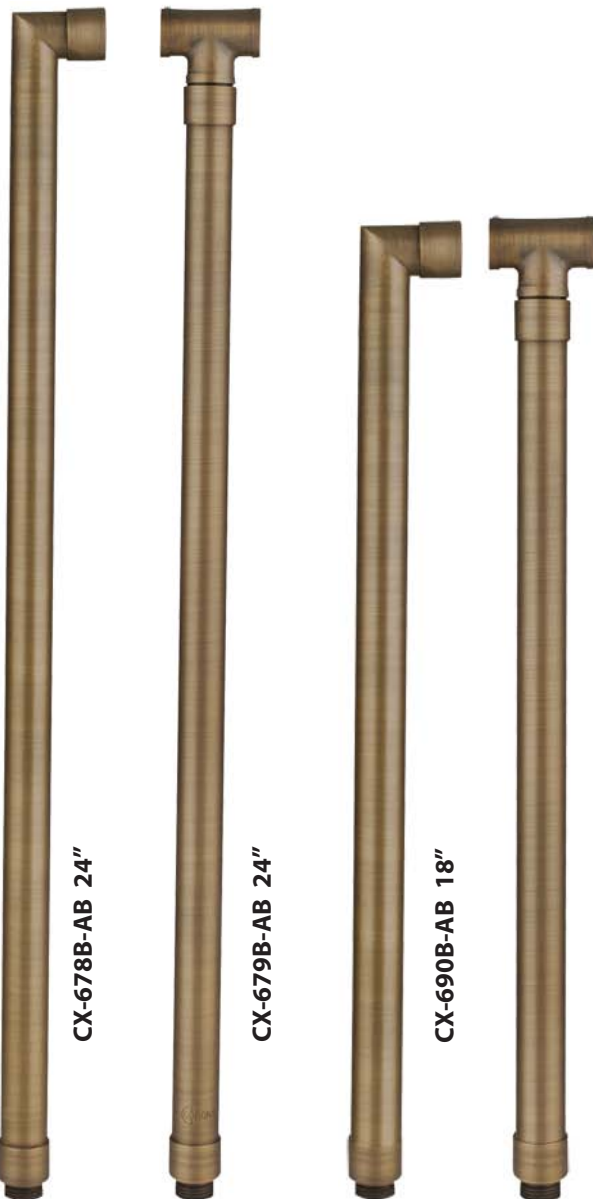

ACCESSORIES SHEET

PRODUCT # : CL-410B-AB

• Directional Lights

• Cast Brass

Mounting Posts For Sign Light & Path Light Applications

- CX-678B-AB 24" Brass Single Head Post, **Antique Bronze**
- CX-679B-AB 24" Brass Double Head Post, **Antique Bronze**
- CX-690B-AB 18" Brass Single Head Post, **Antique Bronze**
- CX-693B-AB 18" Brass Double Head Post, **Antique Bronze**

CX-718B-AB (Mounting Canopies pg 2) is required for sign light installation.