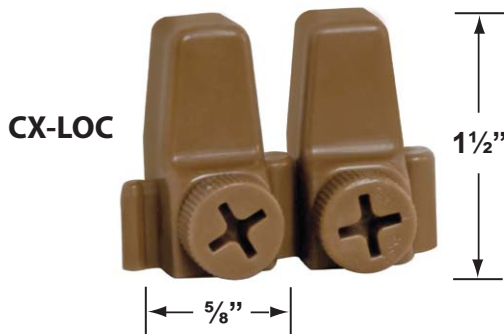

Cable Connectors

CX-LOC Quick-locking Cable Connectors, **Tan**
([Installation Instructions](#))

CX-LOC