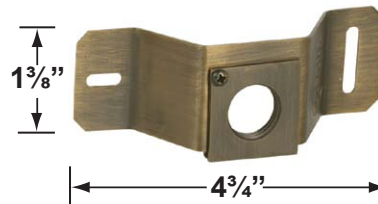

CX-719B-AB