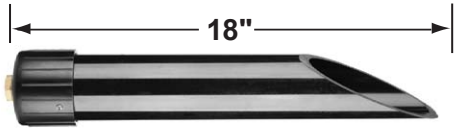

ACCESSORIES SHEET

PRODUCT # : CL-410B-AB

• Directional Lights

• Cast Brass

Mounting Pedestals

CX-603-BK 3" PVC Mounting Pedestal, 1/2" NPT Female Brass Hub on top, **Black**

CX-603-BK