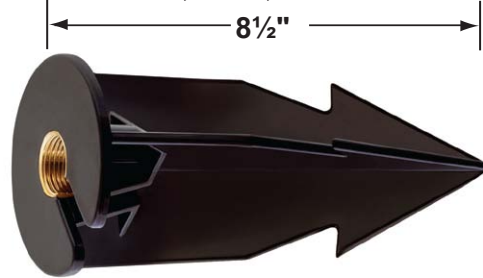

Ground Spike Supplied

CX-650-BZ 8 1/2" h x 3" w Slotted ABS Spike with Brass Threads, 1/2" NPT, **Bronze**

CX-650-BZ