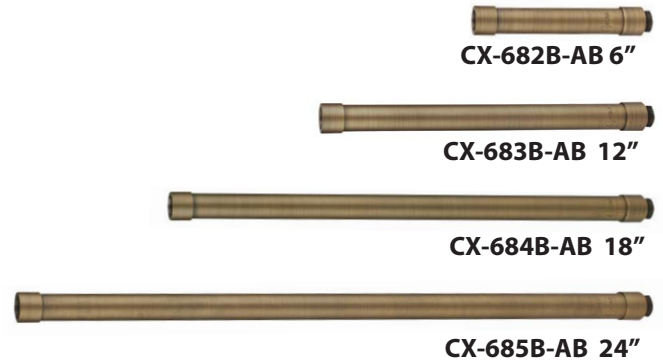

CX-705B-AB

CX-709B-AB

CX-718B-AB

CX-719B-AB

CX-722B-AB

ACCESSORIES SHEET

PRODUCT # : CL-410B-AB

• Directional Lights

• Cast Brass

Mounting Posts For Sign Light & Path Light Applications

- CX-678B-AB 24" Brass Single Head Post, **Antique Bronze**
- CX-679B-AB 24" Brass Double Head Post, **Antique Bronze**
- CX-690B-AB 18" Brass Single Head Post, **Antique Bronze**
- CX-693B-AB 18" Brass Double Head Post, **Antique Bronze**

CX-718B-AB (Mounting Canopies pg 2) is required for sign light installation.

Mounting Risers

- CX-682B-AB 6" Brass Riser, 1/2 NPT Male/Female, **Antique Bronze**
- CX-683B-AB 12" Brass Riser, 1/2 NPT Male/Female, **Antique Bronze**
- CX-684B-AB 18" Brass Riser, 1/2 NPT Male/Female, **Antique Bronze**
- CX-685B-AB 24" Brass Riser, 1/2 NPT Male/Female, **Antique Bronze**