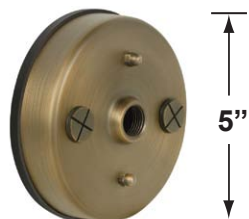

CX-718B-AB