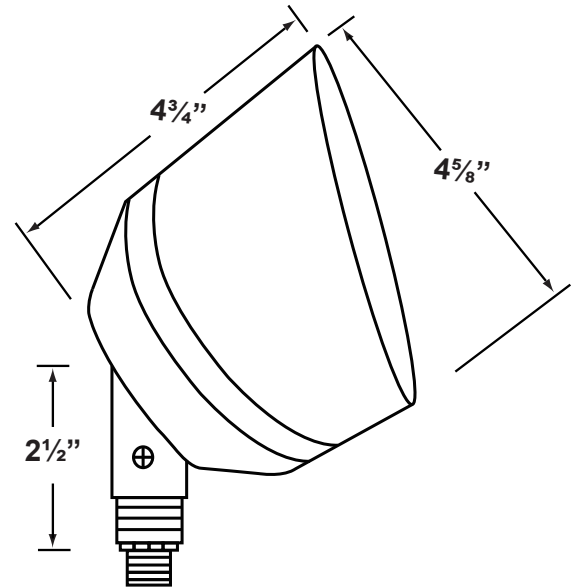

SPECIFICATION SHEET

PRODUCT # : CL-410B-AB

• Directional Lights

• Cast Brass

Fixture Specifications:

<p>Housing: Die-cast brass</p> <p>Finish: AB- Antique Bronze. Natural toning process. AB finish will vary due to artistic process. BK- Black Brass also available</p> <p>Lens: Clear, heat resistant flat glass</p> <p>Socket: PAR36 screw terminal.</p> <p>Lamp: 12V, PAR36 LED Available in 15W Bluetooth mesh smart RGB-WWW, or CCT; 5 / 10 / 15W (adjustable), 6W economy LED or without lamp. See Lamp Guide below for more information.</p> <p>Wiring: Fixture is prewired with a 3-ft 18-2 SPT2-W direct burial cord. Wire connector sold separately. Quick-locking connectors are available from Corona Lighting (CX-LOC) find details on page 2.</p>	<p>Gasket: Silicone double gasketed for water tight sealing</p> <p>Knuckle: Adjustable cast brass knuckle with thumb screw and 1/2" NPT threaded male hub on bottom.</p> <p>Mounting Spike: 8.5" Large slotted spike with brass threads</p> <p>Electrical Notes: A remote 12V transformer is required. Options are available from Corona Lighting (see page 4). Voltage range for lamps are 9-17V. Proper grease/lubricant is suggested on threaded parts during installation process.</p> <p>Warranty: Limited lifetime warranty on fixture housing against manufacturer's defects.</p>
--	---