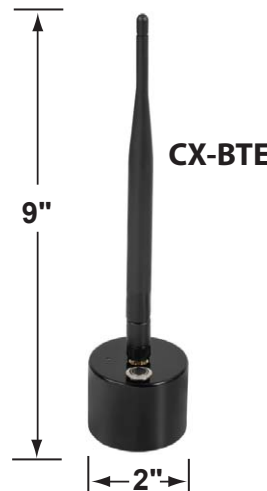

SMART ACCESSORIES

- CX-BTE Bluetooth Range Extender
- CX-BTG Wireless Bluetooth Mesh Gateway

Lumens per Color

COLOR TEMPERATURE	LUMENS (LM)
2200K	131 LM
2700K	138 LM
3000K	140 LM
4000K	153 LM
5000K	165 LM
5700K	175 LM
RED	30 LM
GREEN	80 LM
BLUE	20 LM