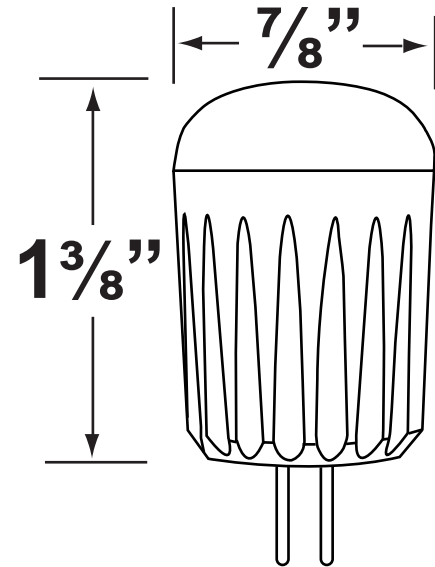

SPECIFICATION SHEET

PRODUCT # : L-EDT3-3W-BT

• Smart Color Changing RGB-WW Lamps

• Ceramic

Fixture Specifications:

Housing:	White Ceramic	Connection:	Bluetooth Mesh, <i>Range Extender (CX-BTE) is highly recommended, see below for details.</i>
Antenna:	Internal, 2.5 ghz	Halogen Equiv:	20 Watts
Lens:	Polycarbonate plastic	Beam Spread:	360°
Socket:	T3 Bi-Pin	Ambient Temp:	-13° F to 140° F
Wattage:	0.5W - 3W	Rated Hours:	50,000
Lumen Output:	10LM - 200LM	CRI:	>85, 1.5 VA
LED Features:	CCT Presets: 2200K, 2700K, 3000K, 4000K, 5000K, 5700K RGB : Unlimited color wheel options & quick presets. Dimming: Every color choice Scenes: Customizable scenes with up to 8 colors. Compatibility: Amazon's Alexa* and Google Home* (* CX-BTG gateway required, see below) Music: The lights will follow music collected by a phone microphone.	IP Rating:	IP65
		Color Temp:	2200K-5700K
		Operating Voltage:	9V-17V AC & DC
		Warranty:	Five (5) Years Warranty against manufacturer's defects.