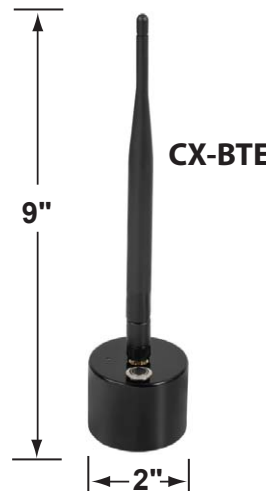

SMART ACCESSORIES

- CX-BTE Bluetooth Range Extender
- CX-BTG Wireless Bluetooth Mesh Gateway

Lumens per Color

COLOR TEMPERATURE	LUMENS (LM)
2200K	131 LM
2700K	138 LM
3000K	140 LM
4000K	153 LM
5000K	165 LM
5700K	175 LM
RED	30 LM
GREEN	80 LM
BLUE	20 LM