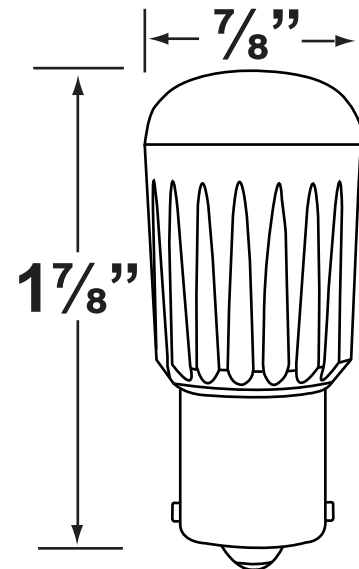

SPECIFICATION SHEET

E-Mail: sales@coronalighting.com

PRODUCT # : L-EDBA-3W-BT

• Smart Color Changing RGB-WW Lamps

• Ceramic

Fixture Specifications:

Housing:	White Ceramic	Connection:	Bluetooth Mesh, Range Extender (CX-BTE) is highly recommended, see below for details.
Antenna:	Internal, 2.4 ghz	Halogen Equiv:	20 Watts
Lens:	Polycarbonate Plastic	Beam Spread:	360°
Socket:	Single Contact Bayonet	Ambient Temp:	-13°F to 140°F
Wattage:	0.5W - 3W	Rated Hours:	50,000
Lumen Output:	10LM - 200LM	CRI:	>85, 1.5 VA
LED Features:	CCT Presets: 2200K, 2700K, 3000K, 4000K, 5000K, 5700K RGB : Unlimited color wheel options & quick presets. Dimming: Every color choice Scenes: Customizable scenes with up to 8 colors. Compatibility: Amazon's Alexa* and Google Home* (*CX-BTG gateway required, see below) Music: The lights will follow music collected by a phone microphone.	IP Rating:	IP65
		Color Temp:	2200K-5700K
		Operating Voltage:	9V-17V AC & DC
		Warranty:	Five (5) Years Warranty against manufacturer's defects.