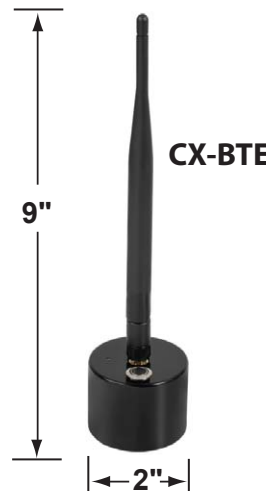

SMART ACCESSORIES

- CX-BTE Bluetooth Range Extender
- CX-BTG Wireless Bluetooth Mesh Gateway

Lumens per Color

COLOR TEMPERATURE	LUMENS (LM)
2200K	131 LM
2700K	138 LM
3000K	142 LM
4000K	153 LM
5000K	165 LM
5700K	175 LM
RED	30 LM
GREEN	80 LM
BLUE	20 LM