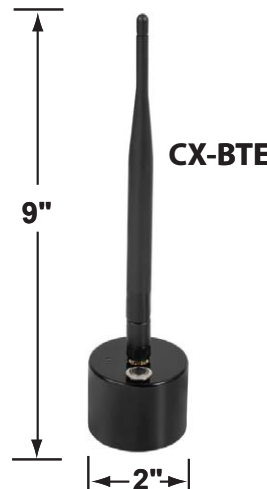

SMART ACCESSORIES

CX-BTE Bluetooth Range Extender
CX-BTG Wireless Bluetooth Mesh Gateway

Lumens per Color

COLOR TEMPERATURE	LUMENS (lm)
2200K	320 lm
2700K	360 lm
3000K	380 lm
4000K	460 lm
5000K	490 lm
5700K	530 lm
RED	75 lm
GREEN	180 lm
BLUE	40 lm