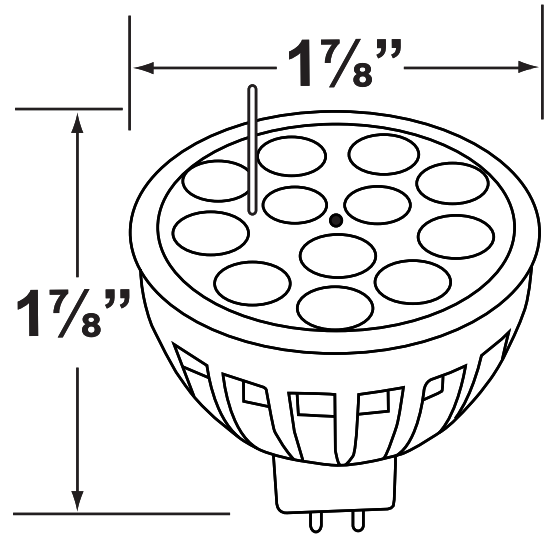

SPECIFICATION SHEET

E-Mail: sales@coronalighting.com

PRODUCT # : L-ED16-5W-BT

• Smart Color Changing RGB-WW Lamps

• Aluminum

Fixture Specifications:

Housing: Aluminum
Antenna: External, 2.4 ghz
Lens: Polycarbonate Plastic
Socket: MR16 Bi-Pin
Wattage: 1W - 5W
Lumen Output: 25 LM - 530 LM
LED Features: Push button reset
 CCT Presets: 2200K, 2700K, 3000K, 4000K, 5000K, 5700K
 RGB : Unlimited color wheel options & quick presets.
 Dimming: Every color choice
 Scenes: Customizable scenes with up to 8 colors.
 Compatibility: Amazon's Alexa* and Google Home*
 (***CX-BTG** gateway required, see below)
 Music: The lights will follow music collected by a device's microphone.

Connection: Bluetooth Mesh, *Range Extender (CX-BTE) is highly recommended, see below for details.*
Halogen Equiv: 35 Watts
Beam Spreads: 38° (15°, 60° & 100° optics included)
Ambient Temp: -13° F to 140° F
Rated Hours: 50,000
CRI: >85, 7.5 VA
IP Rating: IP54
Color Temp: 2200K-5700K
Operating Voltage: 9V - 17V AC/DC
Warranty: Five (5) Years Warranty against manufacturer's defects.