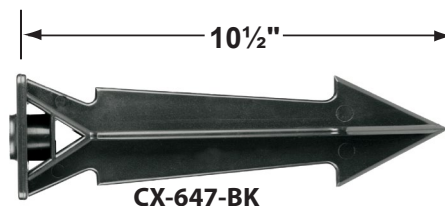

Ground Spikes

- CX-642-BK 8.5" ABS Spike, 1/2" NPT, **Black**
- CX-642-BZ 8.5" ABS Spike, 1/2" NPT, **Bronze**
- CX-643-BZ 8.5" ABS Spike, 1/2" NPT, **Bronze**

CX-647-BK

- CX-646-BK 8" ABS Spike, 1/2" NPT, **Black**
- CX-646-BR 8" ABS Spike, 1/2" NPT, **Natural Brass**
- CX-646-SS 8" ABS Spike, 1/2" NPT, **Stainless Steel**
- CX-647-BK 10.5" Heavy Duty ABS Spike, 1/2" NPT, **Black**

Mounting Risers

- CX-682B-GM 6" Brass Riser, 1/2" NPT Male/Female, **Gun Metal**
- CX-683B-GM 12" Brass Riser, 1/2" NPT Male/Female, **Gun Metal**
- CX-684B-GM 18" Brass Riser, 1/2" NPT Male/Female, **Gun Metal**
- CX-685B-GM 24" Brass Riser, 1/2" NPT Male/Female, **Gun Metal**