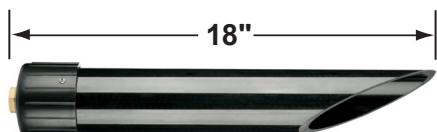

PRODUCT # : CL-744-BT-T-GM

•Path Lights

•Cast Brass

Mounting Pedestals

- CX-601-BK 1" PVC Mounting Pedestal, 1/2" NPT, **Black**
- CX-601-VG 1" PVC Mounting Pedestal, 1/2" NPT, **Verde Green**
- CX-603-BK 3" PVC Mounting Pedestal, 1/2" NPT Female Brass Hub on top, **Black**
- CX-603-VG 3" PVC Mounting Pedestal, 1/2" NPT Female Brass Hub on top, **Verde Green**

CX-603-BK

- CX-604-BK 1" PVC Adjustable Mounting Pedestal, 1/2" NPT, **Black**
- CX-621-BK 1" PVC Cap, 1/2" NPT, **Black**
- CX-621-VG 1" PVC Cap, 1/2" NPT, **Verde Green**
- CX-622-BK 2" PVC Cap, 1/2" NPT, **Black**
- CX-622-VG 2" PVC Cap, 1/2" NPT, **Verde Green**
- CX-624-BK 3" PVC Cap, 1/2" NPT Female Brass Hub, **Black**
- CX-624-VG 3" PVC Cap, 1/2" NPT Female Brass Hub, **Verde Green**

Mounting Canopies

- CX-705B-GM Brass Flat Canopy, 1/2" NPT, **Gun Metal**
- CX-709B-GM Brass Raised Canopy, 1/2" NPT, **Gun Metal**
- CX-718B-GM 5" Brass Canopy, 3-Hole 1/2" NPT, **Gun Metal**