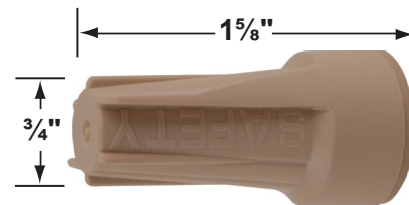

#### Mounting Risers

- CX-682B-GM 6" Brass Riser, 1/2" NPT Male/Female, **Gun Metal**
- CX-683B-GM 12" Brass Riser, 1/2" NPT Male/Female, **Gun Metal**
- CX-684B-GM 18" Brass Riser, 1/2" NPT Male/Female, **Gun Metal**
- CX-685B-GM 24" Brass Riser, 1/2" NPT Male/Female, **Gun Metal**

**CX-682B-GM 6"**

**CX-683B-GM 12"**

**CX-684B-GM 18"**

**CX-685B-GM 24"**

**CX-705B-GM**

#### Cable Connectors

- CX-854 Direct Burial Silicone Filled Wire Nut, **Tan**
- CX-858 Speedy Cable Connector, Supply Cable up to 10-2, **Black**
- CX-839 Universal cable connector, Supply cable up to 8-2, one/Pack **Black**