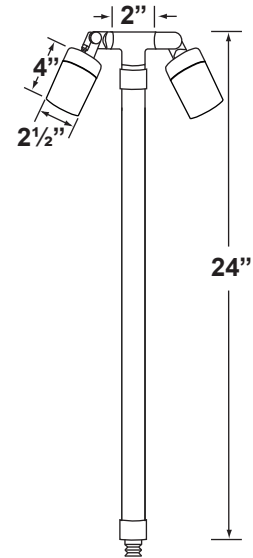

## SPECIFICATION SHEET

**PRODUCT # : CL-744-T-BT-GM**

•Path Lights

•Cast Brass

### Fixture Specifications:

<p><b>Housing:</b> Corrosion Resistant Cast Brass</p> <p><b>Stem:</b> 24" solid brass pipe with 1/2" NPT on bottom. <i>Stem is also available in 18".</i></p> <p><b>Finish:</b> <b>GM-</b> Gun Metal Natural Toning process, color may vary. Also available in <b>AB-</b> Antique Bronze</p> <p><b>Lens:</b> Clear, Tempered, Flat Glass Lens</p> <p><b>Light Source:</b> Two replacable 1-6W RGB LED modules. Lumen output is between 15LM - 450LM each. Standard 38° beam spread, with 15° &amp; 60° options also included.</p> <p><b>LED Features:</b> CCT Options: Presets: 2700K, 3000K, 4000K, 5000K RGB : Unlimited color wheel options &amp; quick presets. Dimming: Every color choice Scenes: Customizable scenes with up to 8 colors. Compatibility: Amazon's Alexa and Google Home Music: The lights will follow music collected by a phone microphone.</p>	<p><b>Knuckle:</b> Swivel cast brass knuckle with thumb screw and 1/2" NPT threaded male hub on bottom.</p> <p><b>Gasket:</b> Silicone double gasketed for water-tight sealing</p> <p><b>Wiring:</b> Fixture is prewired with a 10ft 18-2 SPT-2W direct burial cord. Wire connector sold seperately. Universal connector (<b>CX-839</b>), and silicone filled wire nut (<b>CX-854</b>) are available from Corona Lighting.</p> <p><b>Mounting Spike:</b> Standard injection molded 8 1/2" large spike with 1/2" NPT threaded female hub on bottom.</p> <p><b>Electrical Notes:</b> A remote 12V transformer is required. Options are available from Corona Lighting. Voltage range for LED module is 10V-15V. Proper grease/lubricant is suggested on threaded parts during installation process.</p> <p><b>Warranty:</b> Lifetime limited warranty on fixture housing. Ten (10) years warranty on LED module.</p>
---	--