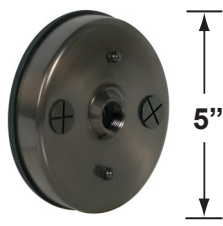

CX-718B-GM