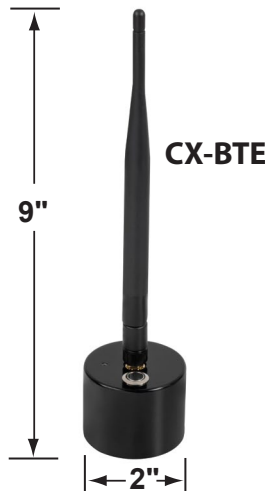

SMART ACCESSORIES

- CX-BTE Bluetooth Range Extender
- CX-BTG Wireless Bluetooth Mesh Gateway

JOB INFORMATION

TYPE: _____ DATE: _____

JOB NAME & ADDRESS: _____

PRODUCT #: _____

TOTAL QUANTITY: _____

LAMP TYPE & WATTAGE: _____

TRANSFORMER: _____

CONTRACTOR: _____

SPECIFIER: _____