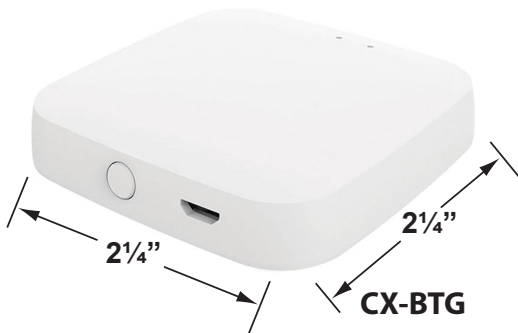

SMART ACCESSORIES

- CX-BTE Bluetooth Range Extender
- CX-BTG Wireless Bluetooth Mesh Gateway

JOB INFORMATION

TYPE: _____ DATE: _____

JOB NAME & ADDRESS: _____

PRODUCT #: _____

TOTAL QUANTITY: _____

LAMP TYPE & WATTAGE: _____

TRANSFORMER: _____

CONTRACTOR: _____

SPECIFIER: _____