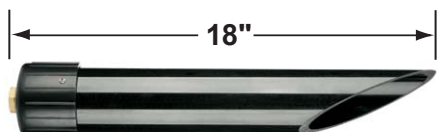

PRODUCT # : CL-744-BT-GM

•Path Lights

•Cast Brass

Mounting Pedestals

- CX-601-BK 1" PVC Mounting Pedestal, ½" NPT, **Black**
- CX-601-VG 1" PVC Mounting Pedestal, ½" NPT, **Verde Green**
- CX-603-BK 3" PVC Mounting Pedestal, ½" NPT Female Brass Hub on top, **Black**
- CX-603-VG 3" PVC Mounting Pedestal, ½" NPT Female Brass Hub on top, **Verde Green**

CX-603-BK