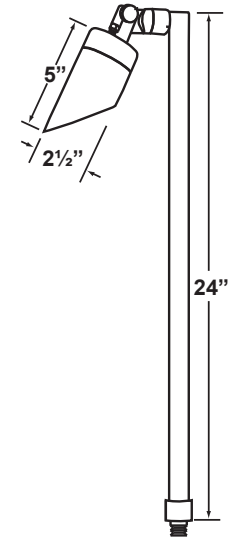

Knuckle: Swivel cast brass knuckle with thumb screw and 1/2" NPT threaded male hub on bottom.

Gasket: Silicone double gasketed for water-tight sealing

Wiring: Fixture is prewired with a 10ft 18-2 SPT-2W direct burial cord. Wire connector sold separately. Quick-locking connectors (**CX-LOC**) are available from Corona Lighting.

Mounting Spike: Standard injection molded 8 1/2" large spike with 1/2" NPT threaded female hub on bottom.

Electrical Notes: A remote 12V transformer is required. Options are available from Corona Lighting. Voltage range for LED module is 10V-15V (10VA). Proper grease/lubricant is suggested on threaded parts during installation process.

Warranty: Lifetime limited warranty on fixture housing. Ten (10) years warranty on LED module.