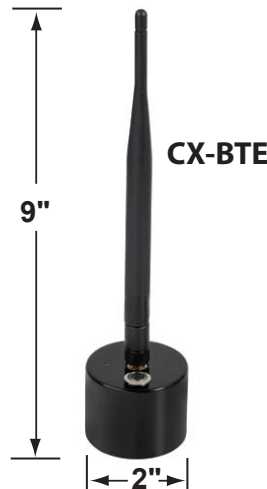

SMART ACCESSORIES

CX-BTE Bluetooth Range Extender
CX-BTG Wireless Bluetooth Mesh Gateway