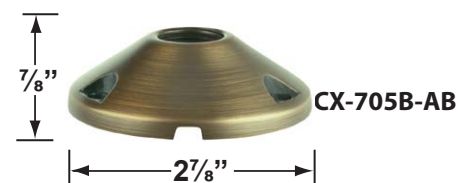

ACCESSORIES SHEET

PRODUCT # : CL-755-BT-AB

•Path Lights

•Cast Brass

Mounting Pedestals

- CX-601-BK 1" PVC Mounting Pedestal, ½" NPT, **Black**
- CX-601-VG 1" PVC Mounting Pedestal, ½" NPT, **Verde Green**
- CX-603-BK 3" PVC Mounting Pedestal, ½" NPT Female Brass Hub on top, **Black**
- CX-603-VG 3" PVC Mounting Pedestal, ½" NPT Female Brass Hub on top, **Verde Green**

- CX-604-BK 1" PVC Adjustable Mounting Pedestal, ½" NPT, **Black**
- CX-621-BK 1" PVC Cap, ½" NPT, **Black**
- CX-621-VG 1" PVC Cap, ½" NPT, **Verde Green**
- CX-622-BK 2" PVC Cap, ½" NPT, **Black**
- CX-622-VG 2" PVC Cap, ½" NPT, **Verde Green**
- CX-624-BK 3" PVC Cap, ½" NPT Female Brass Hub, **Black**
- CX-624-VG 3" PVC Cap, ½" NPT Female Brass Hub, **Verde Green**

Reflectors (Free Pack-in)

- 15D 15° Reflector
- 60D 60° Reflector

Ground Spikes

- CX-642-BK 8.5" ABS Spike, ½" NPT, **Black**
- CX-642-BZ 8.5" ABS Spike, ½" NPT, **Bronze**
- CX-643-BZ 8.5" ABS Spike, ½" NPT, **Bronze**

- CX-646-BK 8" ABS Spike, ½" NPT, **Black**
- CX-646-BR 8" ABS Spike, ½" NPT, **Natural Brass**
- CX-646-SS 8" ABS Spike, ½" NPT, **Stainless Steel**
- CX-647-BK 10.5" Heavy Duty ABS Spike, ½" NPT, **Black**

Mounting Canopies

- CX-705B-AB Brass Flat Canopy, ½" NPT, **Antique Bronze**
- CX-709B-AB Brass Raised Canopy, ½" NPT, **Antique Bronze**
- CX-718B-AB 5" Brass Canopy, 3-Hole ½" NPT, **Antique Bronze**