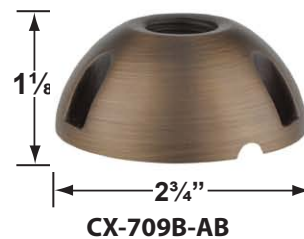

ACCESSORIES SHEET

PRODUCT # : CL-755-BT-AB

•Path Lights

•Cast Brass

Mounting Pedestals

- CX-601-BK 1" PVC Mounting Pedestal, ½" NPT, **Black**
- CX-601-VG 1" PVC Mounting Pedestal, ½" NPT, **Verde Green**
- CX-603-BK 3" PVC Mounting Pedestal, ½" NPT Female Brass Hub on top, **Black**
- CX-603-VG 3" PVC Mounting Pedestal, ½" NPT Female Brass Hub on top, **Verde Green**

- CX-604-BK 1" PVC Adjustable Mounting Pedestal, ½" NPT, **Black**
- CX-621-BK 1" PVC Cap, ½" NPT, **Black**
- CX-621-VG 1" PVC Cap, ½" NPT, **Verde Green**
- CX-622-BK 2" PVC Cap, ½" NPT, **Black**
- CX-622-VG 2" PVC Cap, ½" NPT, **Verde Green**
- CX-624-BK 3" PVC Cap, ½" NPT Female Brass Hub, **Black**
- CX-624-VG 3" PVC Cap, ½" NPT Female Brass Hub, **Verde Green**

Reflectors (Free Pack-in)

- 15D 15° Reflector
- 60D 60° Reflector

Ground Spikes

- CX-642-BK 8.5" ABS Spike, ½" NPT, **Black**
- CX-642-BZ 8.5" ABS Spike, ½" NPT, **Bronze**
- CX-643-BZ 8.5" ABS Spike, ½" NPT, **Bronze**

- CX-646-BK 8" ABS Spike, ½" NPT, **Black**
- CX-646-BR 8" ABS Spike, ½" NPT, **Natural Brass**
- CX-646-SS 8" ABS Spike, ½" NPT, **Stainless Steel**
- CX-647-BK 10.5" Heavy Duty ABS Spike, ½" NPT, **Black**

Mounting Canopies

- CX-705B-AB Brass Flat Canopy, ½" NPT, **Antique Bronze**
- CX-709B-AB Brass Raised Canopy, ½" NPT, **Antique Bronze**
- CX-718B-AB 5" Brass Canopy, 3-Hole ½" NPT, **Antique Bronze**