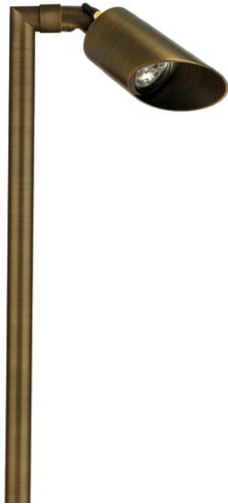

SPECIFICATION SHEET

PRODUCT # : CL-755-BT-AB

•Path Lights

• Cast Brass

Fixture Specifications:

<p>Housing: Corrosion Resistant Cast Brass</p> <p>Stem: 24" solid brass pipe with 1/2" NPT on bottom. <i>Stem is also available in 18".</i></p> <p>Finish: AB- Antique Bronze Natural Toning process, color may vary. Also available in GM- Gun Metal</p> <p>Lens: Clear, Convex Glass Lens. <i>15° & 60° reflectors included (see page 2)</i></p> <p>Light Source: Replacable 1-6W RGB LED module. Lumen output is between 15LM - 450LM. Standard 38° beam spread, with 15° & 60° options also included.</p> <p>LED Features: CCT Options: Presets: 2700K, 3000K, 4000K, 5000K RGB : Unlimited color wheel options & quick presets. Dimming: Every color choice Scenes: Customizable scenes with up to 8 colors. Compatibility: Amazon's Alexa and Google Home Music: The lights will follow music collected by a phone microphone.</p>	<p>Knuckle: Swivel cast brass knuckle with thumb screw and 1/2" NPT threaded male hub on bottom.</p> <p>Gasket: Silicone double gasketed for water-tight sealing</p> <p>Wiring: Fixture is prewired with a 10ft 18-2 SPT-2W direct burial cord. Wire connector sold separately. Quick-locking connectors (CX-LOC) are available from Corona Lighting.</p> <p>Mounting Spike: Standard injection molded 8 1/2" large spike with 1/2" NPT threaded female hub on bottom.</p> <p>Electrical Notes: A remote 12V transformer is required. Options are available from Corona Lighting. Voltage range for LED module is 10V-15V (10VA). Proper grease/lubricant is suggested on threaded parts during installation process.</p> <p>Warranty: Lifetime limited warranty on fixture housing. Ten (10) years warranty on LED module.</p>
--	--

SMART ACCESSORIES

- CX-BTE Bluetooth Range Extender
- CX-BTG Wireless Bluetooth Mesh Gateway

JOB INFORMATION

TYPE: _____ DATE: _____

JOB NAME & ADDRESS: _____

PRODUCT #: _____

TOTAL QUANTITY: _____

LAMP TYPE & WATTAGE: _____