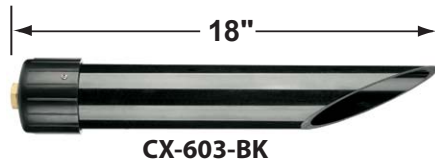

SPECIFICATION SHEET

PRODUCT # : CL-755-BT-AB

•Path Lights

• Cast Brass

Fixture Specifications:

<p>Housing: Corrosion Resistant Cast Brass</p> <p>Stem: 24" solid brass pipe with 1/2" NPT on bottom. <i>Stem is also available in 18".</i></p> <p>Finish: AB- Antique Bronze Natural Toning process, color may vary. Also available in GM- Gun Metal</p> <p>Lens: Clear, Convex Glass Lens. <i>15° & 60° reflectors included (see page 2)</i></p> <p>Light Source: Replacable 1-6W RGB LED module. Lumen output is between 15LM - 450LM. Standard 38° beam spread, with 15° & 60° options also included.</p> <p>LED Features: CCT Options: Presets: 2700K, 3000K, 4000K, 5000K RGB : Unlimited color wheel options & quick presets. Dimming: Every color choice Scenes: Customizable scenes with up to 8 colors. Compatibility: Amazon's Alexa and Google Home Music: The lights will follow music collected by a phone microphone.</p>	<p>Knuckle: Swivel cast brass knuckle with thumb screw and 1/2" NPT threaded male hub on bottom.</p> <p>Gasket: Silicone double gasketed for water-tight sealing</p> <p>Wiring: Fixture is prewired with a 10ft 18-2 SPT-2W direct burial cord. Wire connector sold separately. Quick-locking connectors (CX-LOC) are available from Corona Lighting.</p> <p>Mounting Spike: Standard injection molded 8 1/2" large spike with 1/2" NPT threaded female hub on bottom.</p> <p>Electrical Notes: A remote 12V transformer is required. Options are available from Corona Lighting. Voltage range for LED module is 10V-15V (10VA). Proper grease/lubricant is suggested on threaded parts during installation process.</p> <p>Warranty: Lifetime limited warranty on fixture housing. Ten (10) years warranty on LED module.</p>
--	--

- CX-601-BK 1" PVC Mounting Pedestal, ½" NPT, **Black**
- CX-601-VG 1" PVC Mounting Pedestal, ½" NPT, **Verde Green**
- CX-603-BK 3" PVC Mounting Pedestal, ½" NPT Female Brass Hub on top, **Black**
- CX-603-VG 3" PVC Mounting Pedestal, ½" NPT Female Brass Hub on top, **Verde Green**