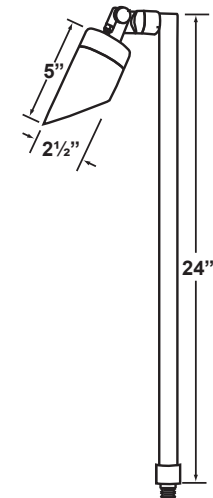

SPECIFICATION SHEET

PRODUCT # : CL-755-BT-AB

•Path Lights

• Cast Brass

Fixture Specifications:

<p>Housing: Corrosion Resistant Cast Brass</p> <p>Stem: 24" solid brass pipe with 1/2" NPT on bottom. <i>Stem is also available in 18".</i></p> <p>Finish: AB- Antique Bronze Natural Toning process, color may vary. Also available in GM- Gun Metal</p> <p>Lens: Clear, Convex Glass Lens. <i>15° & 60° reflectors included (see page 2)</i></p> <p>Light Source: Replacable 1-6W RGB LED module. Lumen output is between 15LM - 450LM. Standard 38° beam spread, with 15° & 60° options also included.</p> <p>LED Features: CCT Options: Presets: 2700K, 3000K, 4000K, 5000K RGB : Unlimited color wheel options & quick presets. Dimming: Every color choice Scenes: Customizable scenes with up to 8 colors. Compatibility: Amazon's Alexa and Google Home Music: The lights will follow music collected by a phone microphone.</p>	<p>Knuckle: Swivel cast brass knuckle with thumb screw and 1/2" NPT threaded male hub on bottom.</p> <p>Gasket: Silicone double gasketed for water-tight sealing</p> <p>Wiring: Fixture is prewired with a 10ft 18-2 SPT-2W direct burial cord. Wire connector sold separately. Quick-locking connectors (CX-LOC) are available from Corona Lighting.</p> <p>Mounting Spike: Standard injection molded 8 1/2" large spike with 1/2" NPT threaded female hub on bottom.</p> <p>Electrical Notes: A remote 12V transformer is required. Options are available from Corona Lighting. Voltage range for LED module is 10V-15V (10VA). Proper grease/lubricant is suggested on threaded parts during installation process.</p> <p>Warranty: Lifetime limited warranty on fixture housing. Ten (10) years warranty on LED module.</p>
--	--