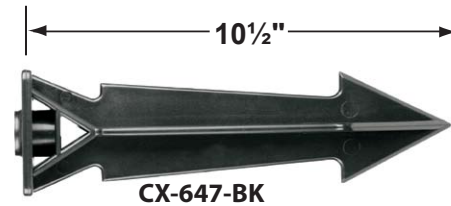

Ground Spikes

- CX-642-BK 8.5" ABS Spike, ½" NPT, **Black**
- CX-642-BZ 8.5" ABS Spike, ½" NPT, **Bronze**
- CX-643-BZ 8.5" ABS Spike, ½" NPT, **Bronze**

- CX-646-BK 8" ABS Spike, ½" NPT, **Black**
- CX-646-BR 8" ABS Spike, ½" NPT, **Natural Brass**
- CX-646-SS 8" ABS Spike, ½" NPT, **Stainless Steel**
- CX-647-BK 10.5" Heavy Duty ABS Spike, ½" NPT, **Black**

Mounting Canopies

- CX-705B-AB Brass Flat Canopy, ½" NPT, **Antique Bronze**
- CX-709B-AB Brass Raised Canopy, ½" NPT, **Antique Bronze**
- CX-718B-AB 5" Brass Canopy, 3-Hole ½" NPT, **Antique Bronze**