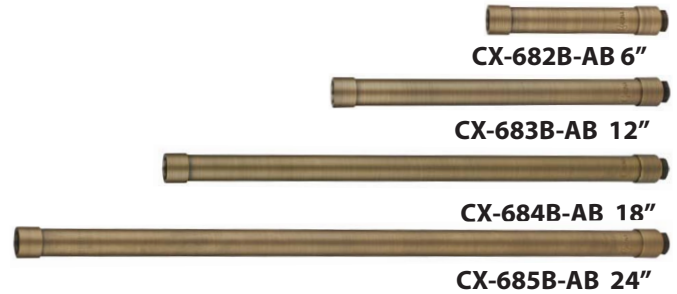

SPECIFICATION SHEET

PRODUCT # : CL-651B-AB

•Area Lights

•Cast Brass

Fixture Specifications:

Housing: Brass shade, adjustable in height for light control.

Stem: Solid brass pipe with 1/2" NPT on bottom.

Finish: **AB- Antique Bronze.** Natural toning process. AB finish will vary due to artistic process.

Mounting Canopies

- CX-705B-AB Brass Flat Canopy, ½" NPT, **Antique Bronze**
- CX-709B-AB Brass Raised Canopy, ½" NPT, **Antique Bronze**
- CX-718B-AB 5" Brass Canopy, 3-Hole ½" NPT, **Antique Bronze**
- CX-721B-AB Brass Tree mount Canopy with 15" Rubber Strap stretches to 22", **Antique Bronze**
- CX-722B-AB Brass Tree Mount Canopy with 22" Rubber Strap stretches to 33", **Antique Bronze**
- CX-723B-AB Brass Tree Mount Canopy with 31" Rubber Strap stretches to 45", **Antique Bronze**

Ground Spikes

- CX-642-BK 8.5" ABS Spike, ½" NPT, **Black**
- CX-642-BZ 8.5" ABS Spike, ½" NPT, **Bronze**
- CX-643-BZ 8.5" ABS Spike, ½" NPT, **Bronze**

- CX-646-BK 8" ABS Spike, ½" NPT, **Black**
- CX-646-BR 8" ABS Spike, ½" NPT, **Natural Brass**
- CX-646-SS 8" ABS Spike, ½" NPT, **Stainless Steel**
- CX-647-BK 10.5" Heavy Duty ABS Spike, ½" NPT, **Black**

Mounting Risers

- CX-682B-AB 6" Brass Riser, ½" NPT Male/Female, **Antique Bronze**
- CX-683B-AB 12" Brass Riser, ½" NPT Male/Female, **Antique Bronze**
- CX-684B-AB 18" Brass Riser, ½" NPT Male/Female, **Antique Bronze**
- CX-685B-AB 24" Brass Riser, ½" NPT Male/Female, **Antique Bronze**