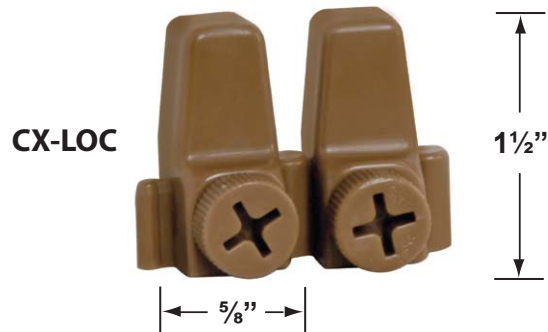

Cable Connectors

- CX-LOC Quick-locking Cable Connectors, **Tan**
  [(Installation Instructions)](#)