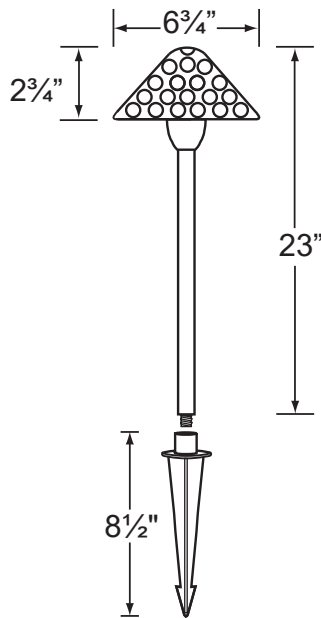

CL-651B-AB-12