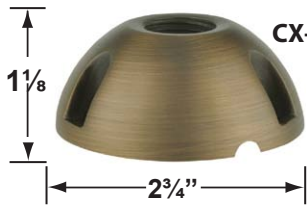

Mounting Canopies

- CX-705B-AB Brass Flat Canopy, ½" NPT, **Antique Bronze**
- CX-709B-AB Brass Raised Canopy, ½" NPT, **Antique Bronze**
- CX-718B-AB 5" Brass Canopy, 3-Hole ½" NPT, **Antique Bronze**
- CX-721B-AB Brass Tree mount Canopy with 15" Rubber Strap stretches to 22", **Antique Bronze**
- CX-722B-AB Brass Tree Mount Canopy with 22" Rubber Strap stretches to 33", **Antique Bronze**
- CX-723B-AB Brass Tree Mount Canopy with 31" Rubber Strap stretches to 45", **Antique Bronze**