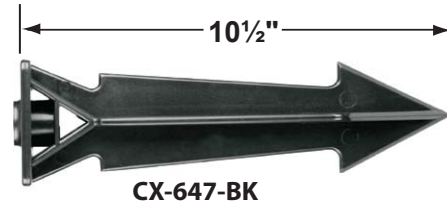

Ground Spikes

- CX-642-BK 8.5" ABS Spike, ½" NPT, **Black**
- CX-642-BZ 8.5" ABS Spike, ½" NPT, **Bronze**
- CX-643-BZ 8.5" ABS Spike, ½" NPT, **Bronze**