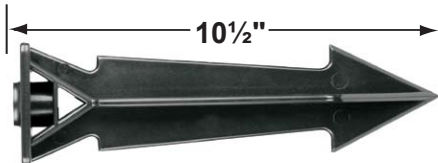

CX-703-BK

CX-722-BK

Ground Spikes

- CX-642-BK 8.5" ABS Spike, 1/2" NPT, **Black**
- CX-642-BZ 8.5" ABS Spike, 1/2" NPT, **Bronze**
- CX-643-BZ 8.5" ABS Spike, 1/2" NPT, **Bronze**

CX-647-BK

- CX-646-BK 8" ABS Spike, 1/2" NPT, **Black**
- CX-646-BR 8" ABS Spike, 1/2" NPT, **Natural Brass**
- CX-646-SS 8" ABS Spike, 1/2" NPT, **Stainless Steel**
- CX-647-BK 10.5" Heavy Duty ABS Spike, 1/2" NPT, **Black**