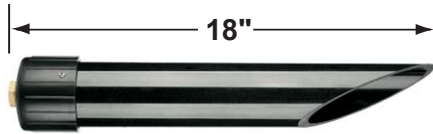

PRODUCT # : CL-539

• Directional Light

• Cast Aluminum

Mounting Pedestals

- CX-601-BK 1" PVC Mounting Pedestal, 1/2" NPT, **Black**
- CX-601-VG 1" PVC Mounting Pedestal, 1/2" NPT, **Verde Green**
- CX-603-BK 3" PVC Mounting Pedestal, 1/2" NPT Female Brass Hub on top, **Black**
- CX-603-VG 3" PVC Mounting Pedestal, 1/2" NPT Female Brass Hub on top, **Verde Green**

CX-603-BK

- CX-604-BK 1" PVC Adjustable Mounting Pedestal, 1/2" NPT, **Black**
- CX-621-BK 1" PVC Cap, 1/2" NPT, **Black**
- CX-621-VG 1" PVC Cap, 1/2" NPT, **Verde Green**
- CX-622-BK 2" PVC Cap, 1/2" NPT, **Black**
- CX-622-VG 2" PVC Cap, 1/2" NPT, **Verde Green**
- CX-624-BK 3" PVC Cap, 1/2" NPT Female Brass Hub, **Black**
- CX-624-VG 3" PVC Cap, 1/2" NPT Female Brass Hub, **Verde Green**