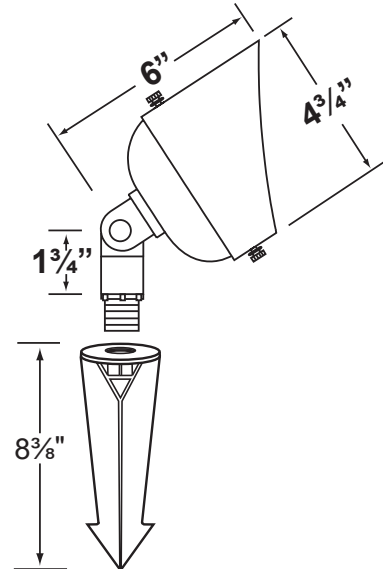

AVAILABLE LED LAMPS

LAMP NUMBER	WATTS	BEAM		COLOR & TEMP.	RATED HOURS	HALOGEN EQUIVALENT
		SPREAD	LUMEN			
Premium LED Lamps (Premium LED lamps have a five (5) year limited warranty against manufacturer's defects)						
L-ED36-15W-BT	1-15	15° / 38° / 60° / 100°	25-1200	2200K-5700K	50,000	100W
L-ED36-15W-CCT	0.2-15	15° / 38° / 60° / 100°	25-1200	2200K-5700K	50,000	100W
L-ED36-15W-ADJ	Push Button Adjustable Modes below:					
5W-Mode	5	15° / 38° / 60° / 100°	450	2700K / 3000K	50,000	40W
10W- Mode	10	15° / 38° / 60° / 100°	800	2700K / 3000K	50,000	75W
15W- Mode	15	15° / 38° / 60° / 100°	1200	2700K / 3000K	50,000	100W
Economy LED Lamps (Economy LED lamps have a three (3) year limited warranty against manufacturer's defects)						
L-ED36-6WEC-FL	6	38°	630	2700K	50,000	35W
L-ED36-6WEC-FL-3K	6	38°	700	3000K	50,000	35W

JOB INFORMATION

TYPE: _____ DATE: _____
JOB NAME & ADDRESS: _____
PRODUCT #: _____
TOTAL QUANTITY: _____
LAMP TYPE & WATTAGE: _____
TRANSFORMER: _____
CONTRACTOR: _____
SPECIFIER: _____

* -Bluetooth connection   • -Color changing

For more additional Lamps, and accessories visit Coronalighting.com

• When ordering LED lamp with a fixture your part number should follow the format below:

• **CL** - product # - **color** - **lamp** - **wattage** - **lamp angle**
CL - 539 - BZ - L-ED36 - 6WEC - FL

Example: CL-539-BZ-L-ED36-6WEC-FL

• Corona Lighting reserves the right to make any change and/or improvement to the design and construction of this fixture without further notification.