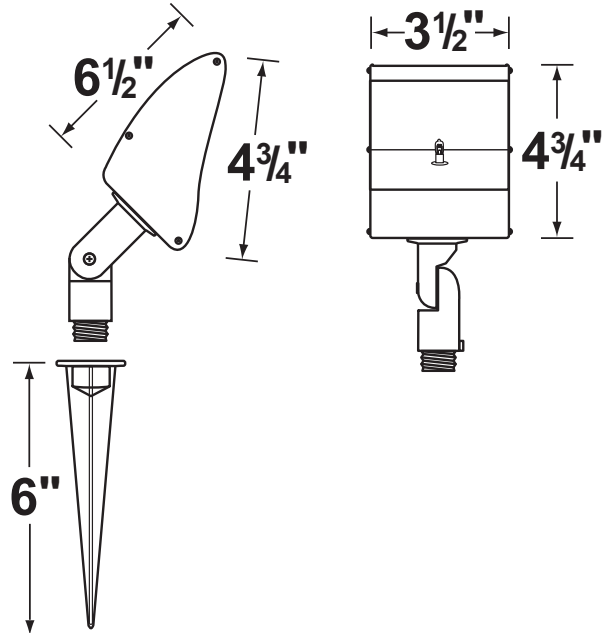

AVAILABLE LED LAMPS (Corona LED lamps have a five (5) year limited warranty against manufacturer's defects)

LAMP NUMBER	WATTS	BEAM		COLOR & TEMP.	RATED HOURS	HALOGEN EQUIVALENT
		SPREAD	LUMEN			
L-EDT3-3W-BT	0.5-3	360°	10-200	2000K-5700K	50,000	
L-EDT3-2W	2	360°	200	2700K	25,000	20 Watt
L-EDT3-2.5W	2.5	180°	240	2700K	25,000	35 Watt
L-EDT3-2W-3K	2	360°	210	3000K	25,000	20 Watt
L-EDT3-2.5W-3K	2.5	180°	250	3000K	25,000	35 Watt
L-EDT3-AM*	2	360°	170	2000K	25,000	20 Watt

* AM- Amber color
For more additional Lamps, and accessories visit Coronalighting.com

JOB INFORMATION

TYPE: _____ DATE: _____

JOB NAME & ADDRESS: _____

PRODUCT #: _____

TOTAL QUANTITY: _____

LAMP TYPE & WATTAGE: _____

TRANSFORMER: _____

CONTRACTOR: _____

SPECIFIER: _____

• When ordering LED lamp with a fixture your part number should follow the format below:

• **CL** - **product #** - **color** - **lamp** - **wattage**
CL - 516 - BK - L-EDT3 - 2W-3K

Example: CL-516-BK-L-EDT3-2W-3K

• Corona Lighting reserves the right to make any change and/or improvement to the design and construction of this fixture without further notification.