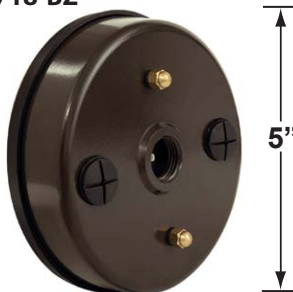

Ground Spikes

CX-642-BK 8.5" ABS Spike, 1/2" NPT, **Black**

CX-642-BZ 8.5" ABS Spike, 1/2" NPT, **Bronze**

CX-643-BZ 8.5" ABS Spike, 1/2" NPT, **Bronze**