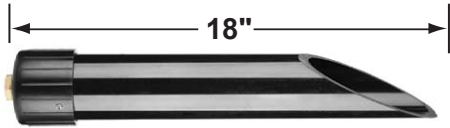

ACCESSORIES SHEET

PRODUCT # : CL-516

•Directional Lights

•Aluminum

Mounting Pedestals

CX-603-BK 3" PVC Mounting Pedestal, 1/2" NPT Female Brass Hub on top, **Black**

CX-603-BK

CX-621-BK 1" PVC Cap, 1/2" NPT, **Black**

CX-622-BK 2" PVC Cap, 1/2" NPT, **Black**

CX-624-BK 3" PVC Cap, 1/2" NPT Female Brass Hub, **Black**