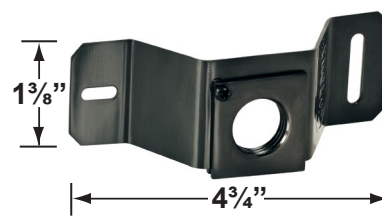

#### Mounting Risers

- CX-682B-GM 6" Brass Riser, ½" NPT Male/Female, **Gun Metal**
- CX-683B-GM 12" Brass Riser, ½" NPT Male/Female, **Gun Metal**
- CX-684B-GM 18" Brass Riser, ½" NPT Male/Female, **Gun Metal**
- CX-685B-GM 24" Brass Riser, ½" NPT Male/Female, **Gun Metal**

**CX-682B-GM 6"**

**CX-683B-GM 12"**

**CX-684B-GM 18"**

**CX-685B-GM 24"**

**CX-719B-GM**

**CX-718B-GM**

**CX-722-BR**