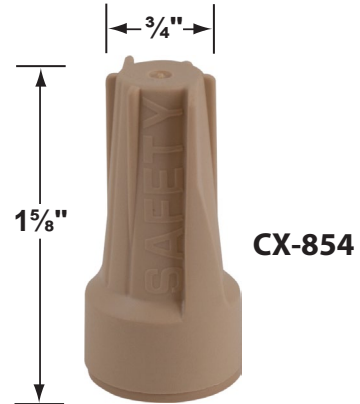

Cable Connectors

- CX-854 Direct Burial Silicone Filled Wire Nut, **Tan**
- CX-858 Speedy Cable Connector, Supply Cable up to 10-2, **Black**
- CX-839 Universal cable connector, Supply cable up to 8-2, one/Pack **Black**