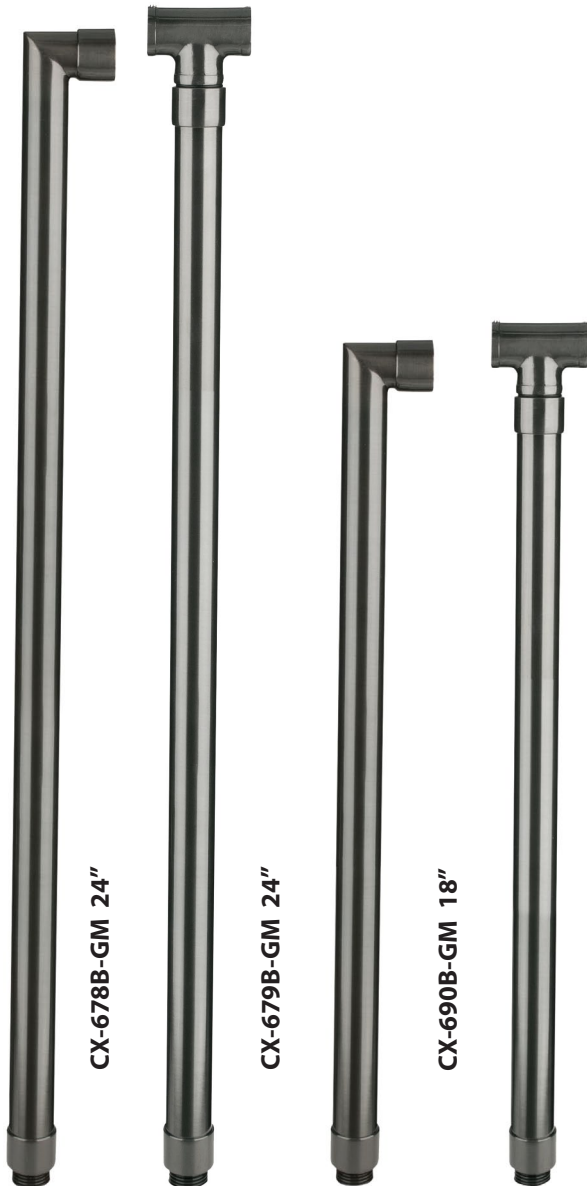

ACCESSORIES SHEET

PRODUCT # : CL-406-BT-GM

• Directional Lights

• Cast Brass

Mounting Posts For Sign Light & Path Light Applications

- CX-678B-GM 24" Brass Single Head Post, **Gun Metal**
- CX-679B-GM 24" Brass Double Head Post, **Gun Metal**
- CX-690B-GM 18" Brass Single Head Post, **Gun Metal**
- CX-693B-GM 18" Brass Double Head Post, **Gun Metal**

•CX-718B-GM (Mounting Canopies pg 2) is required for sign light installation.