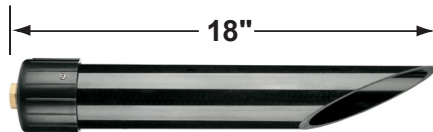

PRODUCT # : CL-406-BT-GM

• Directional Lights

• Cast Brass

Mounting Pedestals

- CX-601-BK 1" PVC Mounting Pedestal, ½" NPT, **Black**
- CX-601-VG 1" PVC Mounting Pedestal, ½" NPT, **Verde Green**
- CX-603-BK 3" PVC Mounting Pedestal, ½" NPT Female Brass Hub on top, **Black**
- CX-603-VG 3" PVC Mounting Pedestal, ½" NPT Female Brass Hub on top, **Verde Green**

CX-603-BK

- CX-604-BK 1" PVC Adjustable Mounting Pedestal, ½" NPT, **Black**
- CX-621-BK 1" PVC Cap, ½" NPT, **Black**
- CX-621-VG 1" PVC Cap, ½" NPT, **Verde Green**
- CX-622-BK 2" PVC Cap, ½" NPT, **Black**
- CX-622-VG 2" PVC Cap, ½" NPT, **Verde Green**
- CX-624-BK 3" PVC Cap, ½" NPT Female Brass Hub, **Black**
- CX-624-VG 3" PVC Cap, ½" NPT Female Brass Hub, **Verde Green**

Mounting Canopies

- CX-705B-GM Brass Flat Canopy, ½" NPT, **Gun Metal**
- CX-709B-GM Brass Raised Canopy, ½" NPT, **Gun Metal**
- CX-718B-GM 5" Brass Canopy, 3-Hole ½" NPT, **Gun Metal**
- CX-719B-GM Brass Tree Mounting Bracket, 1/2" NPT, **Gun Metal**
- CX-720-BR Brass Tree mount Canopy with 9" Rubber Strap stretches to 14, **Natural Brass**
- CX-721-BR Brass Tree mount Canopy with 15" Rubber Strap stretches to 22", **Natural Brass**
- CX-722-BR Brass Tree mount Canopy with 22" Rubber Strap stretches to 33", **Natural Brass**
- CX-723-BR Brass Tree mount Canopy with 31" Rubber Strap stretches to 45", **Natural Brass**