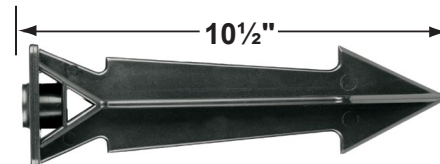

Ground Spikes

- CX-642-BK 8.5" ABS Spike, ½" NPT, **Black**
- CX-642-BZ 8.5" ABS Spike, ½" NPT, **Bronze**
- CX-643-BZ 8.5" ABS Spike, ½" NPT, **Bronze**

CX-647-BK

- CX-646-BK 8" ABS Spike, ½" NPT, **Black**
- CX-646-BR 8" ABS Spike, ½" NPT, **Natural Brass**
- CX-646-SS 8" ABS Spike, ½" NPT, **Stainless Steel**
- CX-647-BK 10.5" Heavy Duty ABS Spike, ½" NPT, **Black**

Mounting Risers

- CX-682B-GM 6" Brass Riser, ½" NPT Male/Female, **Gun Metal**
- CX-683B-GM 12" Brass Riser, ½" NPT Male/Female, **Gun Metal**
- CX-684B-GM 18" Brass Riser, ½" NPT Male/Female, **Gun Metal**
- CX-685B-GM 24" Brass Riser, ½" NPT Male/Female, **Gun Metal**