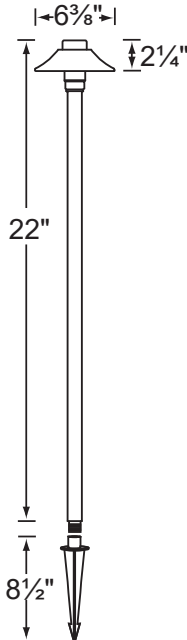

CL-639-BK-12
12" Stem
(Optional) Shown

AVAILABLE LED LAMPS (Corona LED lamps have a five (5) year limited warranty against manufacturer's defects)

LAMP NUMBER	WATTS	BEAM		COLOR & TEMP.	RATED HOURS	HALOGEN EQUIVALENT
		SPREAD	LUMEN			
L-EDT3-2W	2	360°	200	2700K	25,000	20 Watt
L-EDT3-2.5W	2.5	180°	240	2700K	25,000	35 Watt
L-EDT3-2W-3K	2	360°	210	3000K	25,000	20 Watt
L-EDT3-2.5W-3K	2.5	180°	250	3000K	25,000	35 Watt
L-EDT3-AM*	2	360°	170	2000K	25,000	20 Watt

*AM- Amber color

For more additional Lamps, and accessories visit Coronalighting.com

JOB INFORMATION

TYPE: _____ DATE: _____

JOB NAME & ADDRESS: _____

PRODUCT #:

TOTAL QUANTITY:

LAMP TYPE & WATTAGE:

TRANSFORMER:

CONTRACTOR:

SPECIFIER:

• When ordering a halogen or xenon lamp add lamp number to the end of the product number. If you are ordering LED lamps you should follow the format below:

• CL - **product #** - **color** - **lamp** - **wattage**
CL - 639 - BZ - L-EDT3 - 2W-3K

Example: CL-639-BZ-L-EDT3-2W-3K

• Corona Lighting reserves the right to make any change and/or improvement to the design and construction of this fixture without further notification.