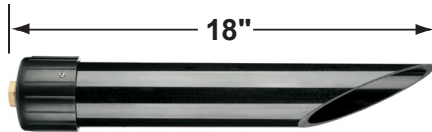

ACCESSORIES SHEET

PRODUCT # : CL-639

• Area Lights

• Aluminum

Mounting Pedestals

- CX-601-BK 1" PVC Mounting Pedestal, 1/2" NPT, **Black**
- CX-601-VG 1" PVC Mounting Pedestal, 1/2" NPT, **Verde Green**
- CX-603-BK 3" PVC Mounting Pedestal, 1/2" NPT Female Brass Hub on top, **Black**
- CX-603-VG 3" PVC Mounting Pedestal, 1/2" NPT Female Brass Hub on top, **Verde Green**