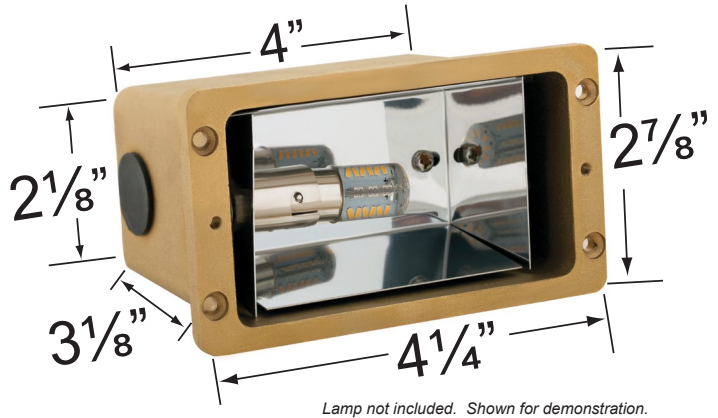

Mount Box

CX-734 Brass Mount Box, No Lamp