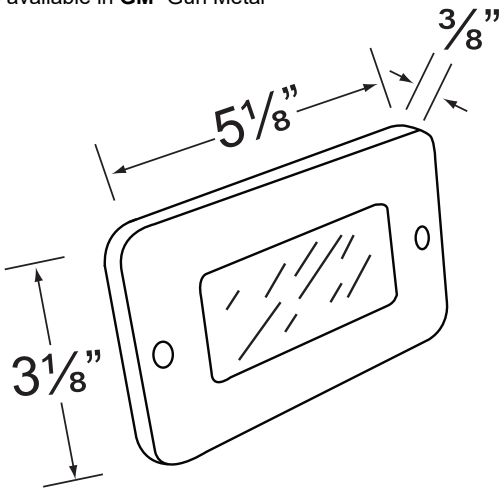

SPECIFIER:

• If you are ordering LED lamps you should follow the format below:

• CL - product # - lamp - wattage

CL - 363B-AB - L-EDBA - 2W-3K

Example: CL-363B-AB-L-EDBA-2W-3K

• Corona Lighting reserves the right to make any change and/or improvement to the design and construction of this fixture without further notification.

**PRODUCT # : CL-363B-AB**

• Step Lights

• Cast Brass

**Faceplates**

CX-831B-AB Brass Lensed Faceplate with frosted glass lens

Finish: **AB**- Antique Bronze  
Also available in **GM**- Gun Metal

**Mount Box**