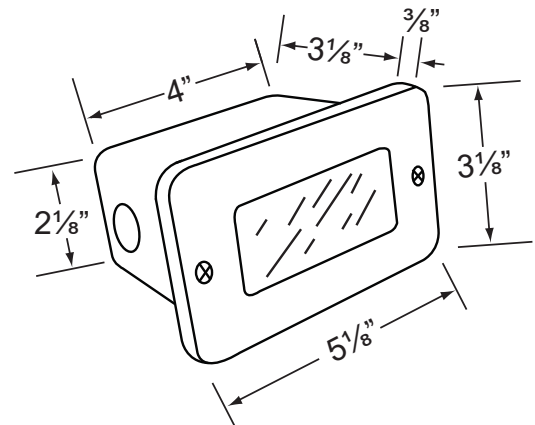

**Gasket:** Silicone gasket, seals faceplate to housing. Providing weather tight protection.  
**Wiring:** Fixture comes prewired with a 12 inch direct burial cord. Wire connector sold separately. Silicone filled wire nut (**CX-854**) are available from Corona Lighting.  
**Mounting:** Recessed mount back box. Best used in concrete, brick and other masonry, with 3x 1/2" NPT inlets.  
**Electrical Notes:** A remote 12V transformer is required. Options are available from Corona Lighting. Voltage range for LED lamps are 8V-21V.  
**Warranty:** Limited lifetime warranty on fixture housing and faceplate against manufacturer's defects.