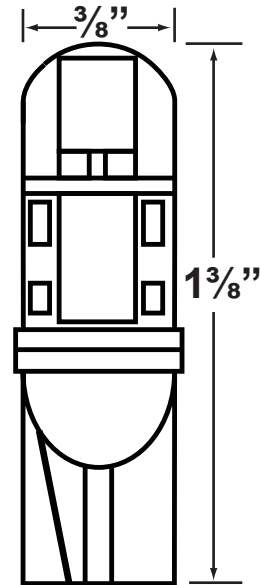

T5 Wedge LED LAMPS SPECIFICATION SHEET

PRODUCT #: L-EDT5-1.5W

LED Lamp Specifications:

- Effective Wattage:** 1.5 Watts
- Color Temperature:** 2700K Warm White
- Light Output:** 120 Lumens
- Available Beam Spread:** 180°
- Rated Life:** 12,000 Hours
- Halogen Equivalent:** 10 Watts
- Operating Voltage:** 8-21V AC
- Ambient Temperature:** -4°F to 104°F
- CRI:** Minimum 80
- Warranty:** 5 Years