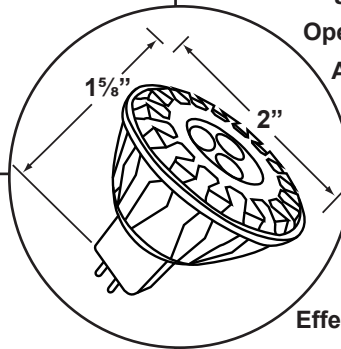

SPECIFICATION SHEET

PRODUCT # : L-ED16-5W-AM

LED Lamp Specifications:

Effective Wattage: 5 Watts
Color Temperature: 1469K Amber
Light Output: 143 Lumens
Available Beam Spread: 45° Flood
Feature: Dimmable
Rated Life: 35,000 Hours
IP Rating: 61
Halogen Equivalent: 35 Watts
Operating Voltage: 8-18V AC/DC
Ambient Temperature: -22°F to +140°F
CRI: Ra > 75
Warranty: 5 Years

PRODUCT # : L-ED16-5W-BL

LED Lamp Specifications:

Effective Wattage: 5 Watts
Color Temperature: 30,000K Blue
Light Output: 117 Lumens
Available Beam Spread: 45° Flood
Feature: Dimmable
Rated Life: 35,000 Hours
IP Rating: 61
Halogen Equivalent: 35 Watts
Operating Voltage: 8-18V AC/DC
Ambient Temperature: -22°F to +140°F
CRI: Ra > 75
Warranty: 5 Years

PRODUCT # : L-ED16-5W-GR

LED Lamp Specifications:

Effective Wattage: 5 Watts
Color Temperature: 7812K Green
Light Output: 303 Lumens
Available Beam Spread: 45°
Feature: Dimmable
Rated Life: 35,000 Hours
IP Rating: 61
Halogen Equivalent: 35 Watts
Operating Voltage: 8-18V AC/DC
Ambient Temperature: -22°F to 122°F
CRI: Ra > 75
Warranty: 5 Years

PRODUCT # : L-ED16-5W-PL

LED Lamp Specifications:

Effective Wattage: 5 Watts
Color of Light: Purple
Light Output: 200 Lumens
Available Beam Spread: 45° Flood
Feature: Dimmable
Rated Life: 50,000 Hours
IP Rating: 61
Halogen Equivalent: 25-30 Watts
Operating Voltage: 9-16 Volt, AC/DC
Ambient Temperature: -22°F to 140°F
CRI: RA > 80
Warranty: 5 Years