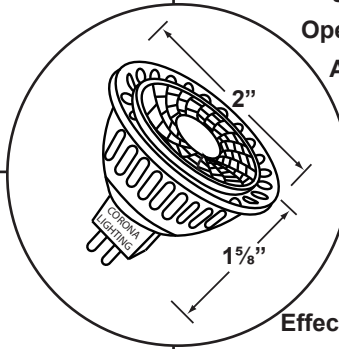

COB MR-16 LED LAMPS SPECIFICATION SHEET

E-Mail: sales@coronalighting.com

PRODUCT # : L-ED16-3W-SP

LED Lamp Specifications:

Effective Wattage: 3.5 Watts
Color Temperature: 2700K Warm White
Light Output: 270 Lumens
Available Beam Spread: 15° Spot
Feature: Dimmable
Rated Life: 50,000 Hours
Listing: ETL
Halogen Equivalent: 25 Watts
Operating Voltage: 9-17 Volt, AC/DC
Ambient Temperature: -22°F to 122°F
CRI: Minimum 80
Warranty: 5 Years

PRODUCT # : L-ED16-5W-SP

LED Lamp Specifications:

Effective Wattage: 5 Watts
Color Temperature: 2700K Warm White
Light Output: 350 Lumens
Available Beam Spread: 15° Spot
Feature: Dimmable
Rated Life: 50,000 Hours
Listing: ETL
Halogen Equivalent: 40 Watts
Operating Voltage: 9-17 Volt AC/DC
Ambient Temperature: -22°F to 122°F
CRI: Minimum 80
Warranty: 5 Years

PRODUCT # : L-ED16-3W-FL

LED Lamp Specifications:

Effective Wattage: 3.5 Watts
Color Temperature: 2700K Warm White
Light Output: 270 Lumens
Available Beam Spread: 45° Flood
Feature: Dimmable
Rated Life: 50,000 Hours
Listing: ETL
Halogen Equivalent: 25 Watts
Operating Voltage: 9-17 Volt, AC/DC
Ambient Temperature: -22°F to 122°F
CRI: Minimum 80
Warranty: 5 Years

PRODUCT # : L-ED16-5W-FL

LED Lamp Specifications:

Effective Wattage: 5 Watts
Color Temperature: 2700K Warm White
Light Output: 350 Lumens
Available Beam Spread: 45° Flood
Feature: Dimmable
Rated Life: 50,000 Hours
Listing: ETL
Halogen Equivalent: 40 Watts
Operating Voltage: 9-17 Volt, AC/DC
Ambient Temperature: -22°F to 122°F
CRI: Minimum 80
Warranty: 5 Years