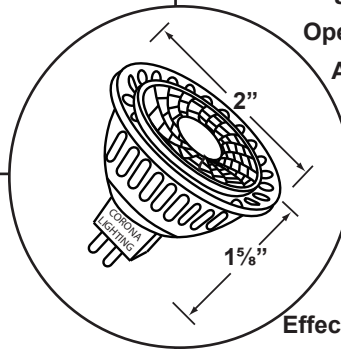

HIGH LUMEN COB MR-16 LED LAMPS SPECIFICATION SHEET

E-Mail: sales@coronalighting.com

PRODUCT # : L-ED16-COB5W-SP

LED Lamp Specifications:

Effective Wattage: 5 Watt
Color Temperature: 2700K Warm White
Light Output: 450 Lumens
Available Beam Spread: 15° Spot
Feature: Dimmable
Rated Life: 50,000 Hours
Listing: ETL
Halogen Equivalent: 50 Watt
Operating Voltage: 9-17 Volt, AC & DC
Ambient Temperature: -22F° to +122F°
CRI: Minimum 80
Warranty: 5 Years

PRODUCT # : L-ED16-COB5W-SP3K

LED Lamp Specifications:

Effective Wattage: 5 Watt
Color Temperature: 3000K Cool White
Light Output: 470 Lumens
Available Beam Spread: 15° Spot
Feature: Dimmable
Rated Life: 50,000 Hours
Listing: ETL
Halogen Equivalent: 50 Watt
Operating Voltage: 9-17 Volt, AC & DC
Ambient Temperature: -22F° to +122F°
CRI: Minimum 80
Warranty: 5 Years

PRODUCT # : L-ED16-COB5W-FL

LED Lamp Specifications:

Effective Wattage: 5 Watt
Color Temperature: 2700K Warm White
Light Output: 450 Lumens
Available Beam Spread: 38° Flood
Feature: Dimmable
Rated Life: 50,000 Hours
Listing: ETL
Halogen Equivalent: 50 Watt
Operating Voltage: 9-17 Volt, AC & DC
Ambient Temperature: -22F° to +122F°
CRI: Minimum 80
Warranty: 5 Years

PRODUCT # : L-ED16-COB5W-FL3K

LED Lamp Specifications:

Effective Wattage: 5 Watt
Color Temperature: 3000K Cool White
Light Output: 470 Lumens
Available Beam Spread: 38° Flood
Feature: Dimmable
Rated Life: 50,000 Hours
Listing: ETL
Halogen Equivalent: 50 Watt
Operating Voltage: 9-17 Volt, AC & DC
Ambient Temperature: -22F° to +122F°
CRI: Minimum 80
Warranty: 5 Years