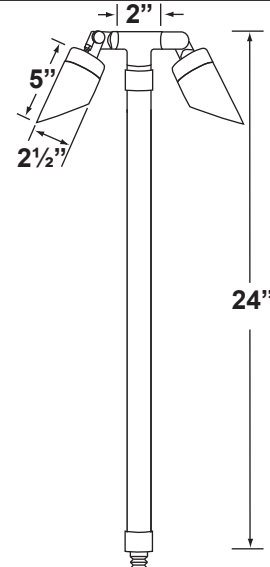

SPECIFICATION SHEET

E-Mail: sales@coronalighting.com

PRODUCT # : CL-755-T-BT

•Path Lights

•Cast Brass

Fixture Specifications:

Housing: Corrosion Resistant Cast Brass Stem: 24" solid brass pipe with 1/2" NPT on bottom. <i>Stem is also available in 18".</i> Finish: AB- Antique Brass or GM- Gun Metal Natural Toning process, may cause color to vary. Lens: Clear, Convex Glass Lens Light Source: Two replacable 1-6W RGB LED modules. Lumen output is between 15LM - 450LM each. Standard 38° beam spread, with 15° & 60° options also included. LED Features: CCT Options: Presets: 2700K, 3000K, 4000K, 5000K RGB : Unlimited color wheel options & quick presets. Dimming: Every color choice Scenes: Customizable scenes with up to 8 colors. Compatibility: Amazon's Alexa and Google Home Music: The lights will follow music collected by a phone microphone.	Knuckle: Swivel cast brass knuckle with thumb screw and 1/2" NPT threaded male hub on bottom. Gasket: Silicone double gasketed for water-tight sealing Wiring: Fixture is prewired with a 10ft 18-2 SPT-2W direct burial cord. Wire connector sold seperately. Universal connector (CX-839), and silicone filled wire nut (CX-854) are available from Corona Lighting. Mounting Spike: Standard injection molded 8 1/2" large spike with 1/2" NPT threaded female hub on bottom. Electrical Notes: A remote 12V transformer is required. Options are available from Corona Lighting. Voltage range for LED module is 10V-15V. Proper grease/lubricant is suggested on threaded parts during installation process. Warranty: Lifetime limited warranty on fixture housing. Ten (10) years warranty on LED module.

SMART ACCESSORIES

- CX-BTE Bluetooth Range Extender
- CX-BTG Wireless Bluetooth Mesh Gateway

JOB INFORMATION