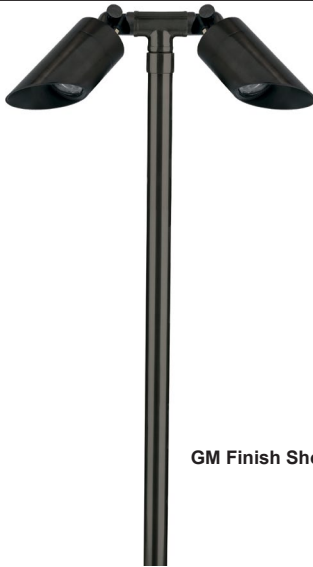

SPECIFICATION SHEET

E-Mail: sales@coronalighting.com

PRODUCT # : CL-755-T-BT

•Path Lights

•Cast Brass

Fixture Specifications:

<p>Housing: Corrosion Resistant Cast Brass</p> <p>Stem: 24" solid brass pipe with 1/2" NPT on bottom. <i>Stem is also available in 18".</i></p> <p>Finish: AB- Antique Brass or GM- Gun Metal Natural Toning process, may cause color to vary.</p> <p>Lens: Clear, Convex Glass Lens</p> <p>Light Source: Two replacable 1-6W RGB LED modules. Lumen output is between 15LM - 450LM each. Standard 38° beam spread, with 15° & 60° options also included.</p> <p>LED Features: CCT Options: Presets: 2700K, 3000K, 4000K, 5000K RGB : Unlimited color wheel options & quick presets. Dimming: Every color choice Scenes: Customizable scenes with up to 8 colors. Compatibility: Amazon's Alexa and Google Home Music: The lights will follow music collected by a phone microphone.</p>	<p>Knuckle: Swivel cast brass knuckle with thumb screw and 1/2" NPT threaded male hub on bottom.</p> <p>Gasket: Silicone double gasketed for water-tight sealing</p> <p>Wiring: Fixture is prewired with a 10ft 18-2 SPT-2W direct burial cord. Wire connector sold seperately. Universal connector (CX-839), and silicone filled wire nut (CX-854) are available from Corona Lighting.</p> <p>Mounting Spike: Standard injection molded 8 1/2" large spike with 1/2" NPT threaded female hub on bottom.</p> <p>Electrical Notes: A remote 12V transformer is required. Options are available from Corona Lighting. Voltage range for LED module is 10V-15V. Proper grease/lubricant is suggested on threaded parts during installation process.</p> <p>Warranty: Lifetime limited warranty on fixture housing. Ten (10) years warranty on LED module.</p>
--	--

GM Finish Shown

SMART ACCESSORIES

- CX-BTE Bluetooth Range Extender
- CX-BTG Wireless Bluetooth Mesh Gateway

JOB INFORMATION

TYPE: _____ DATE: _____

JOB NAME & ADDRESS: _____

PRODUCT #: _____

TOTAL QUANTITY: _____