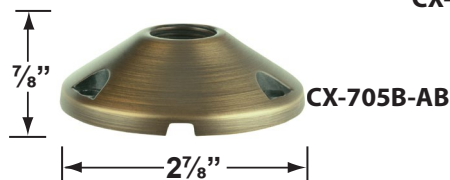

Mounting Risers

- CX-682B-AB 6" Brass Riser, ½" NPT Male/Female, **AB, GM**
- CX-683B-AB 12" Brass Riser, ½" NPT Male/Female, **AB, GM**
- CX-684B-AB 18" Brass Riser, ½" NPT Male/Female, **AB, GM**
- CX-685B-AB 24" Brass Riser, ½" NPT Male/Female, **AB, GM**

CX-682B-AB 6"

CX-683B-GM 12"

CX-684B-AB 18"

CX-685B-GM 24"

Cable Connectors

- CX-854 Direct Burial Silicone Filled Wire Nut, **Tan**
- CX-858 Speedy Cable Connector, Supply Cable up to 10-2, **Black**
- CX-839 Universal cable connector, Supply cable up to 8-2, one/Pack **Black**