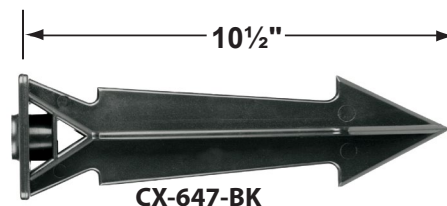

Ground Spikes

- CX-642-BK 8.5" ABS Spike, ½" NPT, **Black**
- CX-642-BZ 8.5" ABS Spike, ½" NPT, **Bronze**
- CX-643-BZ 8.5" ABS Spike, ½" NPT, **Bronze**