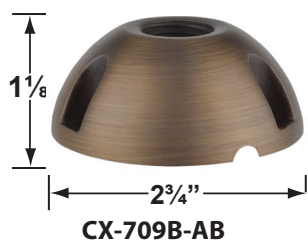

Mounting Canopies

- CX-705B-AB Brass Flat Canopy, ½" NPT, **AB, GM**
- CX-709B-AB Brass Raised Canopy, ½" NPT, **AB, GM**
- CX-718B-AB 5" Brass Canopy, 3-Hole ½" NPT, **AB, GM**