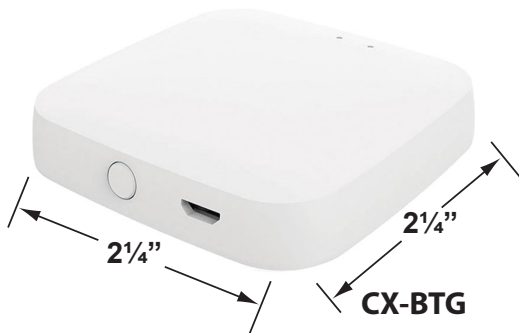

SPECIFICATION SHEET

E-Mail: sales@coronalighting.com

PRODUCT # : CL-755-T-BT

•Path Lights

•Cast Brass

Fixture Specifications:

<p>Housing: Corrosion Resistant Cast Brass</p> <p>Stem: 24" solid brass pipe with 1/2" NPT on bottom. <i>Stem is also available in 18".</i></p> <p>Finish: AB- Antique Brass or GM- Gun Metal Natural Toning process, may cause color to vary.</p> <p>Lens: Clear, Convex Glass Lens</p> <p>Light Source: Two replacable 1-6W RGB LED modules. Lumen output is between 15LM - 450LM each. Standard 38° beam spread, with 15° & 60° options also included.</p> <p>LED Features: CCT Options: Presets: 2700K, 3000K, 4000K, 5000K RGB : Unlimited color wheel options & quick presets. Dimming: Every color choice Scenes: Customizable scenes with up to 8 colors. Compatibility: Amazon's Alexa and Google Home Music: The lights will follow music collected by a phone microphone.</p>	<p>Knuckle: Swivel cast brass knuckle with thumb screw and 1/2" NPT threaded male hub on bottom.</p> <p>Gasket: Silicone double gasketed for water-tight sealing</p> <p>Wiring: Fixture is prewired with a 10ft 18-2 SPT-2W direct burial cord. Wire connector sold seperately. Universal connector (CX-839), and silicone filled wire nut (CX-854) are available from Corona Lighting.</p> <p>Mounting Spike: Standard injection molded 8 1/2" large spike with 1/2" NPT threaded female hub on bottom.</p> <p>Electrical Notes: A remote 12V transformer is required. Options are available from Corona Lighting. Voltage range for LED module is 10V-15V. Proper grease/lubricant is suggested on threaded parts during installation process.</p> <p>Warranty: Lifetime limited warranty on fixture housing. Ten (10) years warranty on LED module.</p>
--	--

GM Finish Shown

SMART ACCESSORIES

- CX-BTE Bluetooth Range Extender
- CX-BTG Wireless Bluetooth Mesh Gateway

JOB INFORMATION

TYPE: _____ DATE: _____

JOB NAME & ADDRESS: _____

PRODUCT #: _____

TOTAL QUANTITY: _____