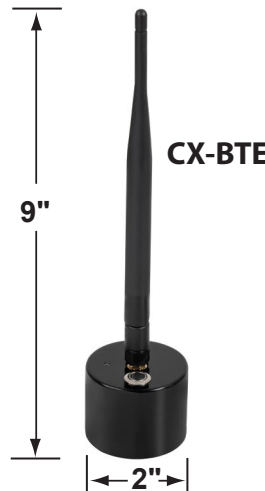

SPECIFICATION SHEET

E-Mail: sales@coronalighting.com

PRODUCT # : CL-755-T-BT

•Path Lights

•Cast Brass

Fixture Specifications:

<p>Housing: Corrosion Resistant Cast Brass</p> <p>Stem: 24" solid brass pipe with 1/2" NPT on bottom. <i>Stem is also available in 18".</i></p> <p>Finish: AB- Antique Brass or GM- Gun Metal Natural Toning process, may cause color to vary.</p> <p>Lens: Clear, Convex Glass Lens</p> <p>Light Source: Two replacable 1-6W RGB LED modules. Lumen output is between 15LM - 450LM each. Standard 38° beam spread, with 15° & 60° options also included.</p> <p>LED Features: CCT Options: Presets: 2700K, 3000K, 4000K, 5000K RGB : Unlimited color wheel options & quick presets. Dimming: Every color choice Scenes: Customizable scenes with up to 8 colors. Compatibility: Amazon's Alexa and Google Home Music: The lights will follow music collected by a phone microphone.</p>	<p>Knuckle: Swivel cast brass knuckle with thumb screw and 1/2" NPT threaded male hub on bottom.</p> <p>Gasket: Silicone double gasketed for water-tight sealing</p> <p>Wiring: Fixture is prewired with a 10ft 18-2 SPT-2W direct burial cord. Wire connector sold seperately. Universal connector (CX-839), and silicone filled wire nut (CX-854) are available from Corona Lighting.</p> <p>Mounting Spike: Standard injection molded 8 1/2" large spike with 1/2" NPT threaded female hub on bottom.</p> <p>Electrical Notes: A remote 12V transformer is required. Options are available from Corona Lighting. Voltage range for LED module is 10V-15V. Proper grease/lubricant is suggested on threaded parts during installation process.</p> <p>Warranty: Lifetime limited warranty on fixture housing. Ten (10) years warranty on LED module.</p>
--	--

GM Finish Shown

SMART ACCESSORIES

- CX-BTE Bluetooth Range Extender
- CX-BTG Wireless Bluetooth Mesh Gateway

JOB INFORMATION

TYPE: _____ DATE: _____

JOB NAME & ADDRESS: _____

PRODUCT #: _____

TOTAL QUANTITY: _____