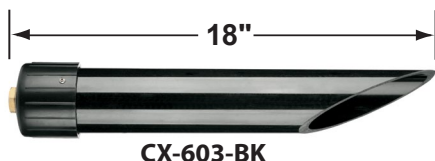

ACCESSORIES SHEET

PRODUCT # : CL-755-T-BT

•Path Lights

•Cast Brass

Mounting Pedestals

- CX-601-BK 1" PVC Mounting Pedestal, ½" NPT, **Black**
- CX-601-VG 1" PVC Mounting Pedestal, ½" NPT, **Verde Green**
- CX-603-BK 3" PVC Mounting Pedestal, ½" NPT Female Brass Hub on top, **Black**
- CX-603-VG 3" PVC Mounting Pedestal, ½" NPT Female Brass Hub on top, **Verde Green**