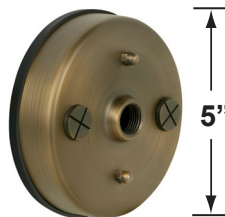

CX-718B-AB