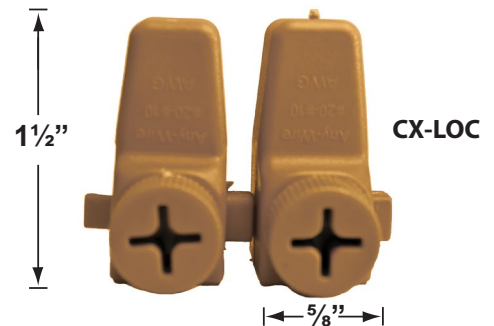

SPECIFICATION SHEET

PRODUCT # : CL-745B-AB

•Path Lights

•Solid Brass

Fixture Specifications:

Housing & Shroud: Corrosion resistant cast brass.

Stem: 24" solid brass pipe with 1/2 in NPT on bottom.
18" stem also available.

Mounting Risers

- CX-682B-AB 6" Brass Riser, ½" NPT Male/Female, **Antique Bronze**
- CX-683B-AB 12" Brass Riser, ½" NPT Male/Female, **Antique Bronze**
- CX-684B-AB 18" Brass Riser, ½" NPT Male/Female, **Antique Bronze**
- CX-685B-AB 24" Brass Riser, ½" NPT Male/Female, **Antique Bronze**

CX-682B-AB 6"

CX-683B-AB 12"

CX-684B-AB 18"

CX-685B-AB 24"

CX-705B-AB

Cable Connectors

- CX-854 Direct Burial Silicone Filled Wire Nut, **Tan**
- CX-858 Speedy Cable Connector, Supply Cable up to 10-2, **Black**
- CX-839 Universal cable connector, Supply cable up to 8-2, one/Pack **Black**
- CX-LOC Quick-Locking Silicone Filled Wire Connector, 25 Sets (50 per Pack)