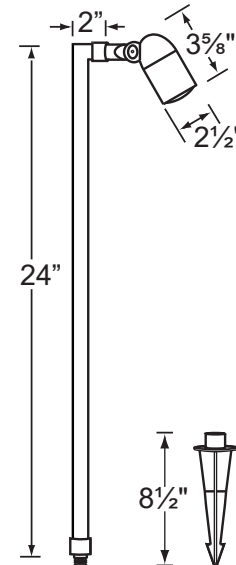

AVAILABLE LED LAMPS (Corona LED lamps have a five (5) year limited warranty against manufacturer's defects)

LAMP NUMBER	WATTS	BEAM		COLOR & TEMP.	RATED HOURS	HALOGEN EQUIVALENT
		SPREAD	LUMEN			
L-ED16-3W-SP	3.5	15° Spot	270	2700K	50,000	25 Watt
L-ED16-3W-FL	3.5	45° Flood	270	2700K	50,000	25 Watt
L-ED16-3W-WF	3.5	60° Wide Flood	270	2700K	50,000	25 Watt
L-ED16-5W-SP	5	15° Spot	350	2700K	50,000	40 Watt
L-ED16-5W-FL	5	45° Flood	350	2700K	50,000	40 Watt
L-ED16-5W-WF	5	60° Wide Flood	350	2700K	50,000	40 Watt
L-ED16-COB5W-SP	5	15° Spot	450	2700K	50,000	50 Watt
L-ED16-COB5W-FL	5	38° Flood	450	2700K	50,000	50 Watt
L-ED16-COB5W-WF	5	60° Wide Flood	450	2700K	50,000	50 Watt
L-ED16-COB5W-SP3K	5	15° Spot	470	3000K	50,000	50 Watt
L-ED16-COB5W-FL3K	5	38° Flood	470	3000K	50,000	50 Watt
L-ED16-COB5W-WF3K	5	60° Wide Flood	470	3000K	50,000	50 Watt

■ Single color MR-16 LED available in AMBER, BLUE, GREEN, PURPLE, RED and VIOLET

• When ordering LED lamp with a fixture your part number should follow the format below:

• **CL** - **product #** - **Length** - **lamp** - **wattage** - **lamp angle**
CL - 745B-AB - 18 - L-ED16 - 5W - FL

Example: CL-745B-AB-18-L-ED16-5W-FL

• Corona Lighting reserves the right to make any change and/or improvement to the design and construction of this fixture without further notification.

JOB INFORMATION

TYPE: DATE:

JOB NAME & ADDRESS:

PRODUCT #:

TOTAL QUANTITY:

LAMP TYPE & WATTAGE:

TRANSFORMER:

CONTRACTOR:

SPECIFIER: