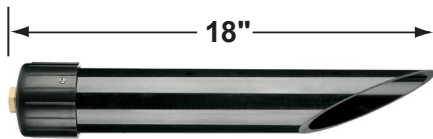

PRODUCT # : CL-745B-AB

•Path Lights

•Solid Brass

Mounting Pedestals

- CX-601-BK 1" PVC Mounting Pedestal, ½" NPT, **Black**
- CX-601-VG 1" PVC Mounting Pedestal, ½" NPT, **Verde Green**
- CX-602-BK 2" PVC Mounting Pedestal, ½" NPT, **Black**
- CX-602-VG 2" PVC Mounting Pedestal, ½" NPT, **Verde Green**
- CX-603-BK 3" PVC Mounting Pedestal, ½" NPT Female Brass Hub on top, **Black**
- CX-603-VG 3" PVC Mounting Pedestal, ½" NPT Female Brass Hub on top, **Verde Green**

CX-603-BK

- CX-604-BK 1" PVC Adjustable Mounting Pedestal, ½" NPT, **Black**
- CX-621-BK 1" PVC Cap, ½" NPT, **Black**
- CX-621-VG 1" PVC Cap, ½" NPT, **Verde Green**
- CX-622-BK 2" PVC Cap, ½" NPT, **Black**
- CX-622-VG 2" PVC Cap, ½" NPT, **Verde Green**
- CX-624-BK 3" PVC Cap, ½" NPT Female Brass Hub, **Black**
- CX-624-VG 3" PVC Cap, ½" NPT Female Brass Hub, **Verde Green**

Mounting Canopies

- CX-705B-AB Brass Flat Canopy, ½" NPT, **Antique Bronze**
- CX-709B-AB Brass Raised Canopy, ½" NPT, **Antique Bronze**
- CX-718B-AB 5" Brass Canopy, 3-Hole ½" NPT, **Antique Bronze**