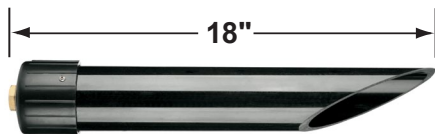

PRODUCT # : CL-744-T-BT

•Path Lights

•Cast Brass

Mounting Pedestals

- CX-601-BK 1" PVC Mounting Pedestal, 1/2" NPT, **Black**
- CX-601-VG 1" PVC Mounting Pedestal, 1/2" NPT, **Verde Green**
- CX-603-BK 3" PVC Mounting Pedestal, 1/2" NPT Female Brass Hub on top, **Black**
- CX-603-VG 3" PVC Mounting Pedestal, 1/2" NPT Female Brass Hub on top, **Verde Green**

CX-603-BK

- CX-604-BK 1" PVC Adjustable Mounting Pedestal, 1/2" NPT, **Black**
- CX-621-BK 1" PVC Cap, 1/2" NPT, **Black**
- CX-621-VG 1" PVC Cap, 1/2" NPT, **Verde Green**
- CX-622-BK 2" PVC Cap, 1/2" NPT, **Black**
- CX-622-VG 2" PVC Cap, 1/2" NPT, **Verde Green**
- CX-624-BK 3" PVC Cap, 1/2" NPT Female Brass Hub, **Black**
- CX-624-VG 3" PVC Cap, 1/2" NPT Female Brass Hub, **Verde Green**

Mounting Canopies

- CX-705B-AB Brass Flat Canopy, 1/2" NPT, **AB, GM**
- CX-709B-AB Brass Raised Canopy, 1/2" NPT, **AB, GM**
- CX-718B-AB 5" Brass Canopy, 3-Hole 1/2" NPT, **AB, GM**