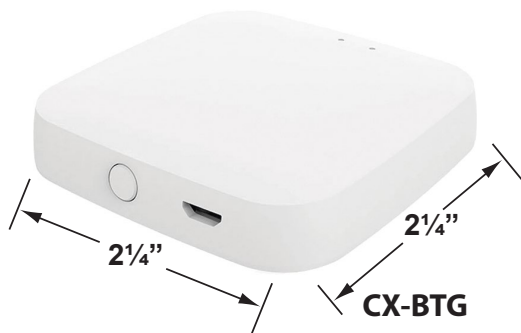

SMART ACCESSORIES

- CX-BTE Bluetooth Range Extender
- CX-BTG Wireless Bluetooth Mesh Gateway

JOB INFORMATION

TYPE: _____ DATE: _____

JOB NAME & ADDRESS: _____

PRODUCT #: _____

TOTAL QUANTITY: _____

LAMP TYPE & WATTAGE: _____

TRANSFORMER: _____

CONTRACTOR: _____

SPECIFIER: _____