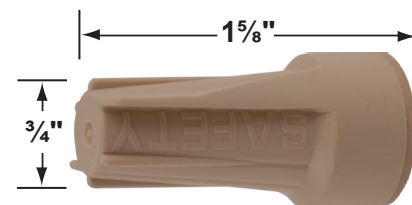

#### Mounting Risers

- CX-682B-AB 6" Brass Riser, 1/2" NPT Male/Female, **AB, GM**
- CX-683B-AB 12" Brass Riser, 1/2" NPT Male/Female, **AB, GM**
- CX-684B-AB 18" Brass Riser, 1/2" NPT Male/Female, **AB, GM**
- CX-685B-AB 24" Brass Riser, 1/2" NPT Male/Female, **AB, GM**

**CX-682B-AB 6"**

**CX-683B-GM 12"**

**CX-684B-AB 18"**

**CX-685B-GM 24"**

**CX-705B-AB**

#### Cable Connectors

- CX-854 Direct Burial Silicone Filled Wire Nut, **Tan**
- CX-858 Speedy Cable Connector, Supply Cable up to 10-2, **Black**
- CX-839 Universal cable connector, Supply cable up to 8-2, one/Pack **Black**