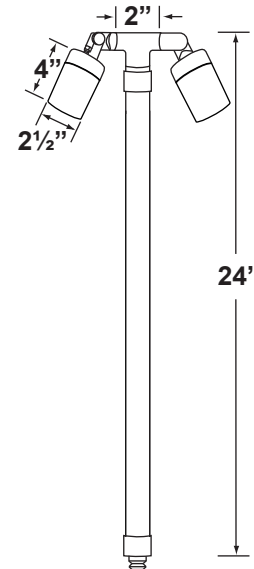

## SPECIFICATION SHEET

#### Fixture Specifications:

<p><b>Housing:</b> Corrosion Resistant Cast Brass</p> <p><b>Stem:</b> 24" solid brass pipe with 1/2" NPT on bottom. <i>Stem is also available in 18".</i></p> <p><b>Finish:</b> <b>AB-</b> Antique Brass or <b>GM-</b> Gun Metal Natural Toning process, may cause color to vary.</p> <p><b>Lens:</b> Clear, Tempered, Flat Glass Lens</p> <p><b>Light Source:</b> Two replacable 1-6W RGB LED modules. Lumen output is between 15LM - 450LM each. Standard 38° beam spread, with 15° &amp; 60° options also included.</p> <p><b>LED Features:</b> CCT Options: Presets: 2700K, 3000K, 4000K, 5000K RGB : Unlimited color wheel options &amp; quick presets. Dimming: Every color choice Scenes: Customizable scenes with up to 8 colors. Compatibility: Amazon's Alexa and Google Home Music: The lights will follow music collected by a phone microphone.</p>	<p><b>Knuckle:</b> Swivel cast brass knuckle with thumb screw and 1/2" NPT threaded male hub on bottom.</p> <p><b>Gasket:</b> Silicone double gasketed for water-tight sealing</p> <p><b>Wiring:</b> Fixture is prewired with a 10ft 18-2 SPT-2W direct burial cord. Wire connector sold seperately. Universal connector (<b>CX-839</b>), and silicone filled wire nut (<b>CX-854</b>) are available from Corona Lighting.</p> <p><b>Mounting Spike:</b> Standard injection molded 8 1/2" large spike with 1/2" NPT threaded female hub on bottom.</p> <p><b>Electrical Notes:</b> A remote 12V transformer is required. Options are available from Corona Lighting. Voltage range for LED module is 10V-15V. Proper grease/lubricant is suggested on threaded parts during installation process.</p> <p><b>Warranty:</b> Lifetime limited warranty on fixture housing. Ten (10) years warranty on LED module.</p>
--	--