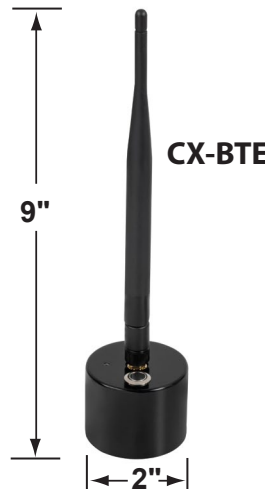

SMART ACCESSORIES

- CX-BTE Bluetooth Range Extender
- CX-BTG Wireless Bluetooth Mesh Gateway

JOB INFORMATION

TYPE: _____ DATE: _____

JOB NAME & ADDRESS: _____

PRODUCT #: _____

TOTAL QUANTITY: _____

LAMP TYPE & WATTAGE: _____

TRANSFORMER: _____

CONTRACTOR: _____

SPECIFIER: _____