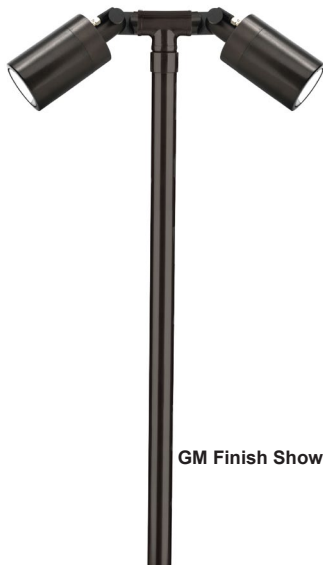

### PRODUCT # : CL-744-T-BT

•Path Lights

•Cast Brass

#### Fixture Specifications:

<p><b>Housing:</b> Corrosion Resistant Cast Brass</p> <p><b>Stem:</b> 24" solid brass pipe with 1/2" NPT on bottom. <i>Stem is also available in 18".</i></p> <p><b>Finish:</b> <b>AB-</b> Antique Brass or <b>GM-</b> Gun Metal Natural Toning process, may cause color to vary.</p> <p><b>Lens:</b> Clear, Tempered, Flat Glass Lens</p> <p><b>Light Source:</b> Two replacable 1-6W RGB LED modules. Lumen output is between 15LM - 450LM each. Standard 38° beam spread, with 15° &amp; 60° options also included.</p> <p><b>LED Features:</b> CCT Options: Presets: 2700K, 3000K, 4000K, 5000K RGB : Unlimited color wheel options &amp; quick presets. Dimming: Every color choice Scenes: Customizable scenes with up to 8 colors. Compatibility: Amazon's Alexa and Google Home Music: The lights will follow music collected by a phone microphone.</p>	<p><b>Knuckle:</b> Swivel cast brass knuckle with thumb screw and 1/2" NPT threaded male hub on bottom.</p> <p><b>Gasket:</b> Silicone double gasketed for water-tight sealing</p> <p><b>Wiring:</b> Fixture is prewired with a 10ft 18-2 SPT-2W direct burial cord. Wire connector sold seperately. Universal connector (<b>CX-839</b>), and silicone filled wire nut (<b>CX-854</b>) are available from Corona Lighting.</p> <p><b>Mounting Spike:</b> Standard injection molded 8 1/2" large spike with 1/2" NPT threaded female hub on bottom.</p> <p><b>Electrical Notes:</b> A remote 12V transformer is required. Options are available from Corona Lighting. Voltage range for LED module is 10V-15V. Proper grease/lubricant is suggested on threaded parts during installation process.</p> <p><b>Warranty:</b> Lifetime limited warranty on fixture housing. Ten (10) years warranty on LED module.</p>
--	--