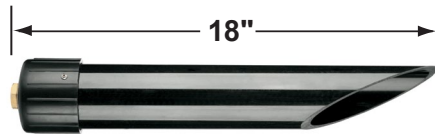

ACCESSORIES SHEET

PRODUCT # : CL-744-BT

•Path Lights

•Cast Brass

Mounting Pedestals

- CX-601-BK 1" PVC Mounting Pedestal, ½" NPT, **Black**
- CX-601-VG 1" PVC Mounting Pedestal, ½" NPT, **Verde Green**
- CX-603-BK 3" PVC Mounting Pedestal, ½" NPT Female Brass Hub on top, **Black**
- CX-603-VG 3" PVC Mounting Pedestal, ½" NPT Female Brass Hub on top, **Verde Green**

CX-603-BK

- CX-604-BK 1" PVC Adjustable Mounting Pedestal, ½" NPT, **Black**
- CX-621-BK 1" PVC Cap, ½" NPT, **Black**
- CX-621-VG 1" PVC Cap, ½" NPT, **Verde Green**
- CX-622-BK 2" PVC Cap, ½" NPT, **Black**
- CX-622-VG 2" PVC Cap, ½" NPT, **Verde Green**
- CX-624-BK 3" PVC Cap, ½" NPT Female Brass Hub, **Black**
- CX-624-VG 3" PVC Cap, ½" NPT Female Brass Hub, **Verde Green**

Mounting Canopies

- CX-705B-AB Brass Flat Canopy, ½" NPT, **AB, GM**
- CX-709B-AB Brass Raised Canopy, ½" NPT, **AB, GM**
- CX-718B-AB 5" Brass Canopy, 3-Hole ½" NPT, **AB, GM**