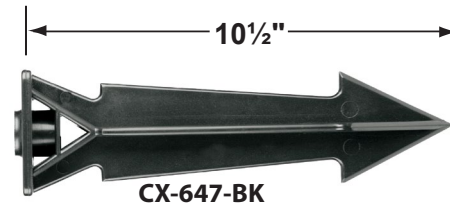

Ground Spikes

- CX-642-BK 8.5" ABS Spike, ½" NPT, **Black**
- CX-642-BZ 8.5" ABS Spike, ½" NPT, **Bronze**
- CX-643-BZ 8.5" ABS Spike, ½" NPT, **Bronze**

CX-647-BK

- CX-646-BK 8" ABS Spike, ½" NPT, **Black**
- CX-646-BR 8" ABS Spike, ½" NPT, **Natural Brass**
- CX-646-SS 8" ABS Spike, ½" NPT, **Stainless Steel**
- CX-647-BK 10.5" Heavy Duty ABS Spike, ½" NPT, **Black**

Mounting Risers

- CX-682B-AB 6" Brass Riser, ½" NPT Male/Female, **AB, GM**
- CX-683B-AB 12" Brass Riser, ½" NPT Male/Female, **AB, GM**
- CX-684B-AB 18" Brass Riser, ½" NPT Male/Female, **AB, GM**
- CX-685B-AB 24" Brass Riser, ½" NPT Male/Female, **AB, GM**