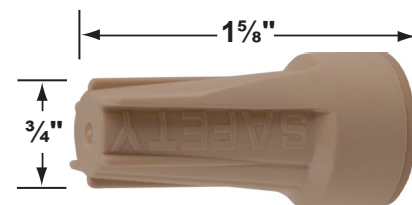

#### Mounting Risers

- CX-682B-AB 6" Brass Riser, ½" NPT Male/Female, **AB, GM**
- CX-683B-AB 12" Brass Riser, ½" NPT Male/Female, **AB, GM**
- CX-684B-AB 18" Brass Riser, ½" NPT Male/Female, **AB, GM**
- CX-685B-AB 24" Brass Riser, ½" NPT Male/Female, **AB, GM**

**CX-682B-AB 6"**

**CX-683B-GM 12"**

**CX-684B-AB 18"**

**CX-685B-GM 24"**

**CX-705B-AB**

#### Cable Connectors

- CX-854 Direct Burial Silicone Filled Wire Nut, **Tan**
- CX-858 Speedy Cable Connector, Supply Cable up to 10-2, **Black**
- CX-839 Universal cable connector, Supply cable up to 8-2, one/Pack **Black**