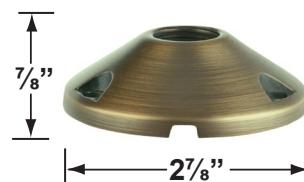

#### Mounting Risers

- CX-682B-AB 6" Brass Riser, ½" NPT Male/Female, **AB, GM**
- CX-683B-AB 12" Brass Riser, ½" NPT Male/Female, **AB, GM**
- CX-684B-AB 18" Brass Riser, ½" NPT Male/Female, **AB, GM**
- CX-685B-AB 24" Brass Riser, ½" NPT Male/Female, **AB, GM**

**CX-682B-AB 6"**

**CX-683B-GM 12"**

**CX-684B-AB 18"**

**CX-685B-GM 24"**

**CX-705B-AB**

#### Cable Connectors

- CX-854 Direct Burial Silicone Filled Wire Nut, **Tan**
- CX-858 Speedy Cable Connector, Supply Cable up to 10-2, **Black**
- CX-839 Universal cable connector, Supply cable up to 8-2, one/Pack **Black**