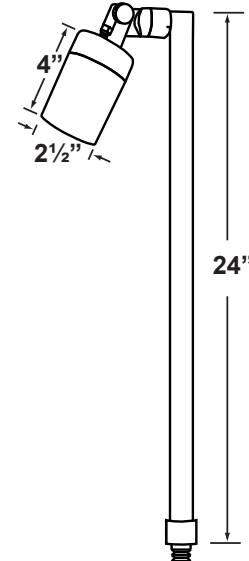

## SPECIFICATION SHEET

#### Fixture Specifications:

<p><b>Housing:</b> Corrosion Resistant Cast Brass</p> <p><b>Stem:</b> 24" solid brass pipe with 1/2" NPT on bottom. <i>Stem is also available in 18".</i></p> <p><b>Finish:</b> <b>AB-</b> Antique Brass or <b>GM-</b> Gun Metal Natural Toning process, may cause color to vary.</p> <p><b>Lens:</b> Clear, Tempered, Flat Glass Lens</p> <p><b>Light Source:</b> Replacable 1-6W RGB LED module. Lumen output is between 15LM - 450LM. Standard 38° beam spread, with 15° &amp; 60° options also included.</p> <p><b>LED Features:</b> CCT Options: Presets: 2700K, 3000K, 4000K, 5000K RGB : Unlimited color wheel options &amp; quick presets. Dimming: Every color choice Scenes: Customizable scenes with up to 8 colors. Compatibility: Amazon's Alexa and Google Home Music: The lights will follow music collected by a phone microphone.</p>	<p><b>Knuckle:</b> Swivel cast brass knuckle with thumb screw and 1/2" NPT threaded male hub on bottom.</p> <p><b>Gasket:</b> Silicone double gasketed for water-tight sealing</p> <p><b>Wiring:</b> Fixture is prewired with a 10ft 18-2 SPT-2W direct burial cord. Wire connector sold seperately. Universal connector (<b>CX-839</b>), and silicone filled wire nut (<b>CX-854</b>) are available from Corona Lighting.</p> <p><b>Mounting Spike:</b> Standard injection molded 8 1/2" large spike with 1/2" NPT threaded female hub on bottom.</p> <p><b>Electrical Notes:</b> A remote 12V transformer is required. Options are available from Corona Lighting. Voltage range for LED module is 10V-15V. Proper grease/lubricant is suggested on threaded parts during installation process.</p> <p><b>Warranty:</b> Lifetime limited warranty on fixture housing. Ten (10) years warranty on LED module.</p>
--	--