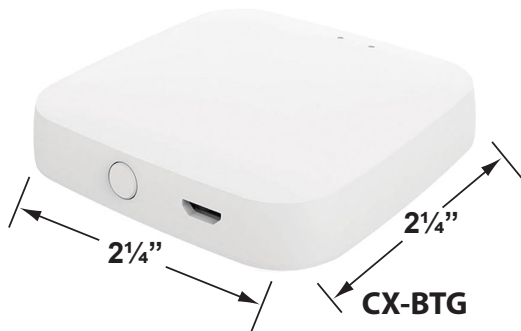

SMART ACCESSORIES

- CX-BTE Bluetooth Range Extender
- CX-BTG Wireless Bluetooth Mesh Gateway

JOB INFORMATION

TYPE: _____ DATE: _____

JOB NAME & ADDRESS: _____

PRODUCT #: _____

TOTAL QUANTITY: _____

LAMP TYPE & WATTAGE: _____

TRANSFORMER: _____

CONTRACTOR: _____

SPECIFIER: _____