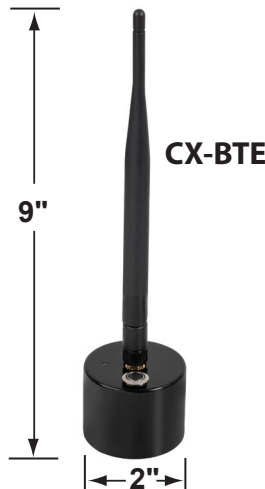

SMART ACCESSORIES

- CX-BTE Bluetooth Range Extender
- CX-BTG Wireless Bluetooth Mesh Gateway

JOB INFORMATION

TYPE: _____ DATE: _____

JOB NAME & ADDRESS: _____

PRODUCT #: _____

TOTAL QUANTITY: _____

LAMP TYPE & WATTAGE: _____

TRANSFORMER: _____

CONTRACTOR: _____

SPECIFIER: _____