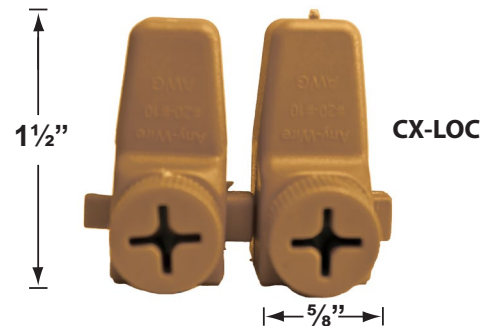

SPECIFICATION SHEET

PRODUCT # : CL-730B-T-AB

• Path Light

• Brass

Fixture Specifications:

- Housing:** Corrosion resistant solid brass. Shrouds are adjustable and extendable.
- Stem:** 24" solid brass pipe with 1/2" NPT on bottom. 18" and 12" stems are also available.
- Finish:** **AB- Antique Bronze.** Natural toning process. AB finish will vary due artistic process. Also available in **GM- Gun Metal.**
- Lens:** Clear and heat resistant flat glass.
- Socket:** Top grade fixed ceramic bi-pin socket, with lamp retention clip to securely hold the lamp in place
- Lamps:** Two 12V MR-8, 20W max. Available in 2.5W 2xLED or without lamps. See lamp guide below for more information.
- Gasket:** Silicone gasket for water tight sealing.

Mounting Risers

- CX-682B-AB 6" Brass Riser, ½" NPT Male/Female, **Antique Bronze**
- CX-683B-AB 12" Brass Riser, ½" NPT Male/Female, **Antique Bronze**
- CX-684B-AB 18" Brass Riser, ½" NPT Male/Female, **Antique Bronze**
- CX-685B-AB 24" Brass Riser, ½" NPT Male/Female, **Antique Bronze**

CX-682B-AB 6"

CX-683B-AB 12"

CX-684B-AB 18"

CX-685B-AB 24"

CX-705B-AB

Cable Connectors

- CX-854 Direct Burial Silicone Filled Wire Nut, **Tan**
- CX-858 Speedy Cable Connector, Supply Cable up to 10-2, **Black**
- CX-839 Universal cable connector, Supply cable up to 8-2, one/Pack **Black**
- CX-LOC Quick-Locking Silicone Filled Wire Connector, 25 Sets (50 per Pack)