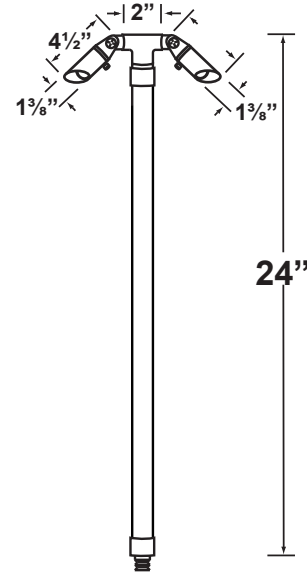

SPECIFICATION SHEET

PRODUCT # : CL-730B-T-AB

• Path Light

• Brass

Fixture Specifications:

- Housing:** Corrosion resistant solid brass. Shrouds are adjustable and extendable.
- Stem:** 24" solid brass pipe with 1/2" NPT on bottom. 18" and 12" stems are also available.
- Finish:** **AB- Antique Bronze.** Natural toning process. AB finish will vary due artistic process. Also available in **GM- Gun Metal.**
- Lens:** Clear and heat resistant flat glass.
- Socket:** Top grade fixed ceramic bi-pin socket, with lamp retention clip to securely hold the lamp in place
- Lamps:** Two 12V MR-8, 20W max. Available in 2.5W 2xLED or without lamps. See lamp guide below for more information.
- Gasket:** Silicone gasket for water tight sealing.

- Knuckle:** Adjustable cast brass knuckle with thumb screw.
- Wiring:** Fixture is prewired with a 3ft 18-2 SPT2-W direct burial cord. Wire connector sold separately. Universal connector (**CX-839**) quick locking wire connector (**CX-LOC**) or gel filled wire nut (**CX-854**) is available from Corona Lighting.
- Mounting Spike:** Standard injection molded spike with 1/2" NPT threaded female hub.
- Electrical Notes:** A remote 12V transformer is required. Options are available from Corona Lighting. Voltage range for LED lamps are 9V-17V. Some assembly needed. Proper grease/lubricant is suggested on threaded parts during installation.
- Warranty:** Limited lifetime warranty on fixture housing and stem against manufacturer's defects.

• **CL** - **product #** - **Length** - **lamp** - **wattage**
CL - 730B-T-AB - 12 - L-ED8 - 2.5W

Example: CL-730B-T-AB-12-L-ED8-2.5W

• Corona Lighting reserves the right to make any change and/or improvement to the design and construction of this fixture without further notification.