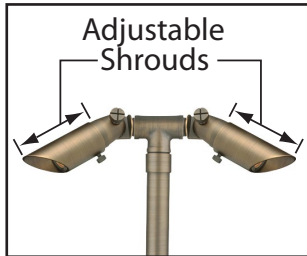

SPECIFICATION SHEET

PRODUCT # : CL-730B-T-AB

• Path Light

• Brass

Fixture Specifications:

- Housing:** Corrosion resistant solid brass. Shrouds are adjustable and extendable.
- Stem:** 24" solid brass pipe with 1/2" NPT on bottom. 18" and 12" stems are also available.
- Finish:** **AB- Antique Bronze.** Natural toning process. AB finish will vary due artistic process. Also available in **GM- Gun Metal.**
- Lens:** Clear and heat resistant flat glass.
- Socket:** Top grade fixed ceramic bi-pin socket, with lamp retention clip to securely hold the lamp in place
- Lamps:** Two 12V MR-8, 20W max. Available in 2.5W 2xLED or without lamps. See lamp guide below for more information.
- Gasket:** Silicone gasket for water tight sealing.

- Knuckle:** Adjustable cast brass knuckle with thumb screw.
- Wiring:** Fixture is prewired with a 3ft 18-2 SPT2-W direct burial cord. Wire connector sold separately. Universal connector (**CX-839**) quick locking wire connector (**CX-LOC**) or gel filled wire nut (**CX-854**) is available from Corona Lighting.
- Mounting Spike:** Standard injection molded spike with 1/2" NPT threaded female hub.
- Electrical Notes:** A remote 12V transformer is required. Options are available from Corona Lighting. Voltage range for LED lamps are 9V-17V. Some assembly needed. Proper grease/lubricant is suggested on threaded parts during installation.
- Warranty:** Limited lifetime warranty on fixture housing and stem against manufacturer's defects.