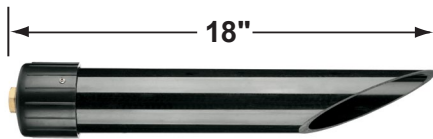

PRODUCT # : CL-730B-T-AB

•Path Lights

•Brass

Mounting Pedestals

- CX-601-BK 1" PVC Mounting Pedestal, ½" NPT, **Black**
- CX-601-VG 1" PVC Mounting Pedestal, ½" NPT, **Verde Green**
- CX-602-BK 2" PVC Mounting Pedestal, ½" NPT, **Black**
- CX-602-VG 2" PVC Mounting Pedestal, ½" NPT, **Verde Green**
- CX-603-BK 3" PVC Mounting Pedestal, ½" NPT Female Brass Hub on top, **Black**
- CX-603-VG 3" PVC Mounting Pedestal, ½" NPT Female Brass Hub on top, **Verde Green**

CX-603-BK

- CX-604-BK 1" PVC Adjustable Mounting Pedestal, ½" NPT, **Black**
- CX-621-BK 1" PVC Cap, ½" NPT, **Black**
- CX-621-VG 1" PVC Cap, ½" NPT, **Verde Green**
- CX-622-BK 2" PVC Cap, ½" NPT, **Black**
- CX-622-VG 2" PVC Cap, ½" NPT, **Verde Green**
- CX-624-BK 3" PVC Cap, ½" NPT Female Brass Hub, **Black**
- CX-624-VG 3" PVC Cap, ½" NPT Female Brass Hub, **Verde Green**

Mounting Canopies

- CX-705B-AB Brass Flat Canopy, ½" NPT, **Antique Bronze**
- CX-709B-AB Brass Raised Canopy, ½" NPT, **Antique Bronze**
- CX-718B-AB 5" Brass Canopy, 3-Hole ½" NPT, **Antique Bronze**