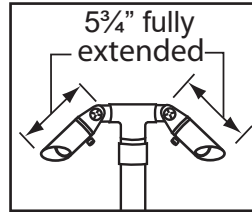

SPECIFICATION SHEET

PRODUCT # : CL-730B-T-AB

• Path Light

• Brass

Fixture Specifications:

- Housing:** Corrosion resistant solid brass. Shrouds are adjustable and extendable.
- Stem:** 24" solid brass pipe with 1/2" NPT on bottom. 18" and 12" stems are also available.
- Finish:** **AB- Antique Bronze.** Natural toning process. AB finish will vary due artistic process. Also available in **GM- Gun Metal.**
- Lens:** Clear and heat resistant flat glass.
- Socket:** Top grade fixed ceramic bi-pin socket, with lamp retention clip to securely hold the lamp in place
- Lamps:** Two 12V MR-8, 20W max. Available in 2.5W 2xLED or without lamps. See lamp guide below for more information.
- Gasket:** Silicone gasket for water tight sealing.

- Knuckle:** Adjustable cast brass knuckle with thumb screw.
- Wiring:** Fixture is prewired with a 3ft 18-2 SPT2-W direct burial cord. Wire connector sold separately. Universal connector (**CX-839**) quick locking wire connector (**CX-LOC**) or gel filled wire nut (**CX-854**) is available from Corona Lighting.
- Mounting Spike:** Standard injection molded spike with 1/2" NPT threaded female hub.
- Electrical Notes:** A remote 12V transformer is required. Options are available from Corona Lighting. Voltage range for LED lamps are 9V-17V. Some assembly needed. Proper grease/lubricant is suggested on threaded parts during installation.
- Warranty:** Limited lifetime warranty on fixture housing and stem against manufacturer's defects.