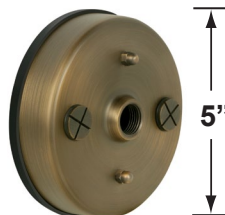

CX-718B-AB