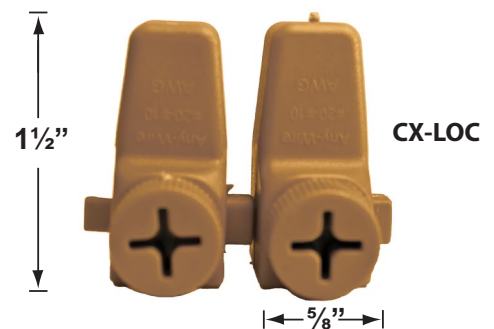

SPECIFICATION SHEET

PRODUCT # : CL-719B-AB

•Path Lights

•Solid Brass

Fixture Specifications:

Housing: Corrosion Resistant Solid Brass, Adjustable Shade.

Stem: Solid brass pipe with 1/2" NPT on bottom.

Finish: **AB- Antique Bronze.** Natural toning process. AB finish will vary due to artistic process.

Mounting Risers

- CX-682B-AB 6" Brass Riser, ½" NPT Male/Female, **Antique Bronze**
- CX-683B-AB 12" Brass Riser, ½" NPT Male/Female, **Antique Bronze**
- CX-684B-AB 18" Brass Riser, ½" NPT Male/Female, **Antique Bronze**
- CX-685B-AB 24" Brass Riser, ½" NPT Male/Female, **Antique Bronze**

CX-682B-AB 6"

CX-683B-AB 12"

CX-684B-AB 18"

CX-685B-AB 24"

CX-705B-AB

Cable Connectors

- CX-854 Direct Burial Silicone Filled Wire Nut, **Tan**
- CX-858 Speedy Cable Connector, Supply Cable up to 10-2, **Black**
- CX-839 Universal cable connector, Supply cable up to 8-2, one/Pack **Black**
- CX-LOC Quick-Locking Silicone Filled Wire Connector, 25 Sets (50 per Pack)