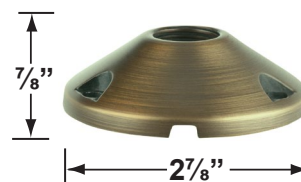

Mounting Risers

- CX-682B-AB 6" Brass Riser, ½" NPT Male/Female, **Antique Bronze**
- CX-683B-AB 12" Brass Riser, ½" NPT Male/Female, **Antique Bronze**
- CX-684B-AB 18" Brass Riser, ½" NPT Male/Female, **Antique Bronze**
- CX-685B-AB 24" Brass Riser, ½" NPT Male/Female, **Antique Bronze**

CX-682B-AB 6"

CX-683B-AB 12"

CX-684B-AB 18"

CX-685B-AB 24"

CX-705B-AB

Cable Connectors

- CX-854 Direct Burial Silicone Filled Wire Nut, **Tan**
- CX-858 Speedy Cable Connector, Supply Cable up to 10-2, **Black**
- CX-839 Universal cable connector, Supply cable up to 8-2, one/Pack **Black**
- CX-LOC Quick-Locking Silicone Filled Wire Connector, 25 Sets (50 per Pack)