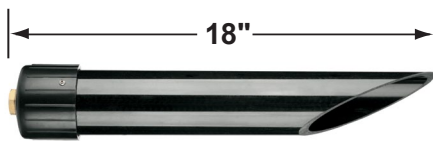

PRODUCT # : CL-719B-AB

•Path Lights

•Solid Brass

Mounting Pedestals

- CX-601-BK 1" PVC Mounting Pedestal, ½" NPT, **Black**
- CX-601-VG 1" PVC Mounting Pedestal, ½" NPT, **Verde Green**
- CX-602-BK 2" PVC Mounting Pedestal, ½" NPT, **Black**
- CX-602-VG 2" PVC Mounting Pedestal, ½" NPT, **Verde Green**
- CX-603-BK 3" PVC Mounting Pedestal, ½" NPT Female Brass Hub on top, **Black**
- CX-603-VG 3" PVC Mounting Pedestal, ½" NPT Female Brass Hub on top, **Verde Green**

CX-603-BK

- CX-604-BK 1" PVC Adjustable Mounting Pedestal, ½" NPT, **Black**
- CX-621-BK 1" PVC Cap, ½" NPT, **Black**
- CX-621-VG 1" PVC Cap, ½" NPT, **Verde Green**
- CX-622-BK 2" PVC Cap, ½" NPT, **Black**
- CX-622-VG 2" PVC Cap, ½" NPT, **Verde Green**
- CX-624-BK 3" PVC Cap, ½" NPT Female Brass Hub, **Black**
- CX-624-VG 3" PVC Cap, ½" NPT Female Brass Hub, **Verde Green**

Mounting Canopies

- CX-705B-AB Brass Flat Canopy, ½" NPT, **Antique Bronze**
- CX-709B-AB Brass Raised Canopy, ½" NPT, **Antique Bronze**
- CX-718B-AB 5" Brass Canopy, 3-Hole ½" NPT, **Antique Bronze**