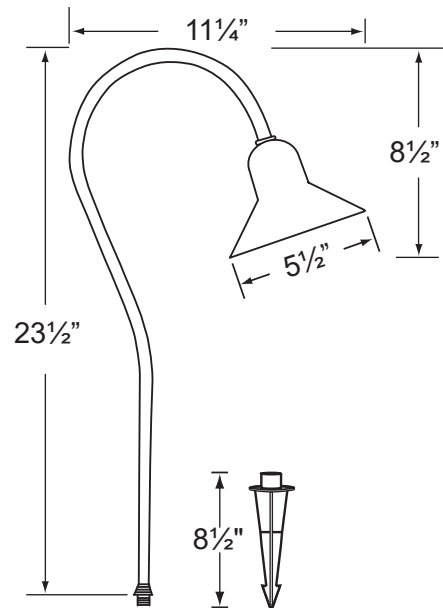

AVAILABLE LED LAMPS (Corona LED lamps have a five (5) year limited warranty against manufacturer's defects)

LAMP NUMBER	WATTS	BEAM		COLOR & TEMP.	RATED HOURS	HALOGEN EQUIVALENT
		SPREAD	LUMEN			
L-EDBA-2W	2	360°	200	2700K	25,000	20 Watt
L-EDBA-2.5W	2.5	180°	240	2700K	25,000	35 Watt
L-EDBA-2W-3K	2	360°	210	3000K	25,000	20 Watt
L-EDBA-2.5W-3K	2.5	180°	250	3000K	25,000	35 Watt
L-EDBA-AM*	2	360°	170	2000K	25,000	20 Watt

*AM- Amber color

For more additional Lamps, and accessories visit Coronalighting.com

JOB INFORMATION

TYPE: _____ DATE: _____

JOB NAME & ADDRESS:

PRODUCT #:

TOTAL QUANTITY:

LAMP TYPE & WATTAGE:

TRANSFORMER:

CONTRACTOR:

SPECIFIER:

• When ordering a halogen or xenon lamp add lamp number to the product number. If you are ordering LED lamps you should follow the format below:

• **CL** - **product #** - **lamp** - **wattage**

Example: CL-719B-AB-L-EDBA-2W-3K

CL - 719B-AB - L-EDBA - 2W-3K

• Corona Lighting reserves the right to make any change and/or improvement to the design and construction of this fixture without further notification.