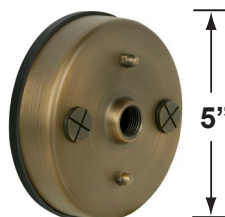

CX-718B-AB