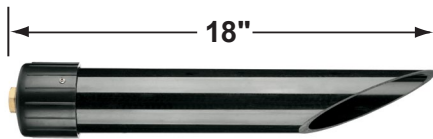

PRODUCT # : CL-714B-AB

•Path Lights

•Solid Brass

Mounting Pedestals

- CX-601-BK 1" PVC Mounting Pedestal, ½" NPT, **Black**
- CX-601-VG 1" PVC Mounting Pedestal, ½" NPT, **Verde Green**
- CX-602-BK 2" PVC Mounting Pedestal, ½" NPT, **Black**
- CX-602-VG 2" PVC Mounting Pedestal, ½" NPT, **Verde Green**
- CX-603-BK 3" PVC Mounting Pedestal, ½" NPT Female Brass Hub on top, **Black**
- CX-603-VG 3" PVC Mounting Pedestal, ½" NPT Female Brass Hub on top, **Verde Green**

CX-603-BK

- CX-604-BK 1" PVC Adjustable Mounting Pedestal, ½" NPT, **Black**
- CX-621-BK 1" PVC Cap, ½" NPT, **Black**
- CX-621-VG 1" PVC Cap, ½" NPT, **Verde Green**
- CX-622-BK 2" PVC Cap, ½" NPT, **Black**
- CX-622-VG 2" PVC Cap, ½" NPT, **Verde Green**
- CX-624-BK 3" PVC Cap, ½" NPT Female Brass Hub, **Black**
- CX-624-VG 3" PVC Cap, ½" NPT Female Brass Hub, **Verde Green**

Mounting Canopies

- CX-705B-AB Brass Flat Canopy, ½" NPT, **Antique Bronze**
- CX-709B-AB Brass Raised Canopy, ½" NPT, **Antique Bronze**
- CX-718B-AB 5" Brass Canopy, 3-Hole ½" NPT, **Antique Bronze**