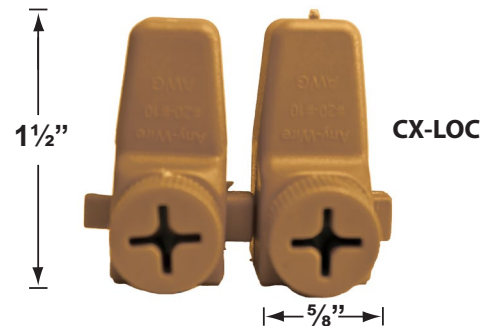

SPECIFICATION SHEET

PRODUCT # : CL-714B-AB

•Path Lights

•Solid Brass

Fixture Specifications:

Housing: Corrosion Resistant Solid Brass, Fixed Shade.

Stem: Solid brass pipe with 1/2" NPT on bottom.

Finish: **AB- Antique Bronze.** Natural toning process. AB finish will vary due to artistic process.

Mounting Risers

- CX-682B-AB 6" Brass Riser, ½" NPT Male/Female, **Antique Bronze**
- CX-683B-AB 12" Brass Riser, ½" NPT Male/Female, **Antique Bronze**
- CX-684B-AB 18" Brass Riser, ½" NPT Male/Female, **Antique Bronze**
- CX-685B-AB 24" Brass Riser, ½" NPT Male/Female, **Antique Bronze**

CX-682B-AB 6"

CX-683B-AB 12"

CX-684B-AB 18"

CX-685B-AB 24"

CX-705B-AB

Cable Connectors

- CX-854 Direct Burial Silicone Filled Wire Nut, **Tan**
- CX-858 Speedy Cable Connector, Supply Cable up to 10-2, **Black**
- CX-839 Universal cable connector, Supply cable up to 8-2, one/Pack **Black**
- CX-LOC Quick-Locking Silicone Filled Wire Connector, 25 Sets (50 per Pack)