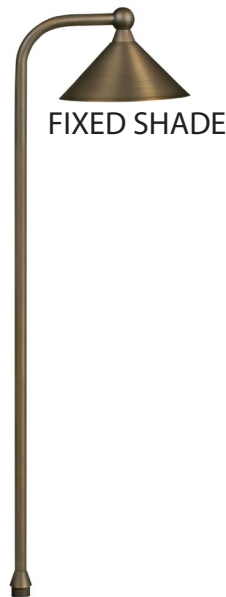

SPECIFICATION SHEET

PRODUCT # : CL-714B-AB

•Path Lights

•Solid Brass

Fixture Specifications:

Housing: Corrosion Resistant Solid Brass, Fixed Shade.

Stem: Solid brass pipe with 1/2" NPT on bottom.

Finish: **AB- Antique Bronze.** Natural toning process. AB finish will vary due to artistic process.

Lens: None.

Socket: S.C. Bayonet socket, easy tool free lamp access.

Lamp: 12V, SC Bayonet, 27W max. Available in LED (2W & 2.5W) or without lamp. See the Lamp Guide below for more information.

Wiring: Fixture is prewired with a 3ft, 18-2 direct burial cord. Wire connector sold separately. Universal connector (**CX-839**) quick locking wire connector (**CX-LOC**) or silicone filled wire nut (**CX-854**) is available from Corona Lighting.

Mounting Spike: Standard injection molded spike with 1/2" NPT threaded female hub.

Electrical Notes: A remote 12V transformer is required. Options are available from Corona Lighting. Voltage range for LED lamps are 8V-21V. Proper grease/lubricant is suggested on threaded parts during installation process.

Warranty: Limited lifetime warranty on fixture housing and stem against manufacturer's defects.

FIXED SHADE

2W and 2.5W