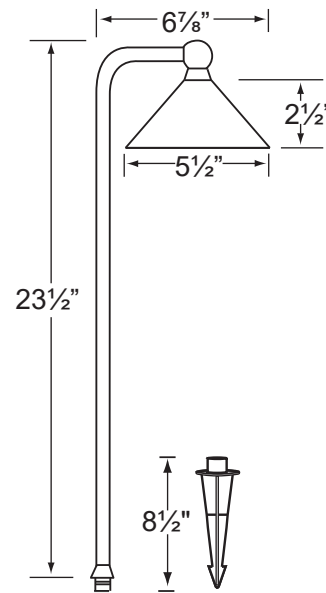

AVAILABLE LED LAMPS (Corona LED lamps have a five (5) year limited warranty against manufacturer's defects)

LAMP NUMBER	WATTS	BEAM		COLOR & TEMP.	RATED HOURS	HALOGEN EQUIVALENT
		SPREAD	LUMEN			
L-EDBA-2W	2	360°	200	2700K	25,000	20 Watt
L-EDBA-2.5W	2.5	180°	240	2700K	25,000	35 Watt
L-EDBA-2W-3K	2	360°	210	3000K	25,000	20 Watt
L-EDBA-2.5W-3K	2.5	180°	250	3000K	25,000	35 Watt
L-EDBA-AM*	2	360°	170	2000K	25,000	20 Watt

*AM- Amber color

For more additional Lamps, and accessories visit Coronalighting.com

JOB INFORMATION

TYPE: _____ DATE: _____

JOB NAME & ADDRESS:

PRODUCT #:

TOTAL QUANTITY:

LAMP TYPE & WATTAGE:

TRANSFORMER:

CONTRACTOR:

SPECIFIER:

• When ordering a halogen or xenon lamp add lamp number to the product number. If you are ordering LED lamps you should follow the format below:

• **CL** - **product #** - **lamp** - **wattage**

Example: CL-714B-AB-L-EDBA-2W-3K

CL - 714B-AB - L-EDBA - 2W-3K

• Corona Lighting reserves the right to make any change and/or improvement to the design and construction of this fixture without further notification.