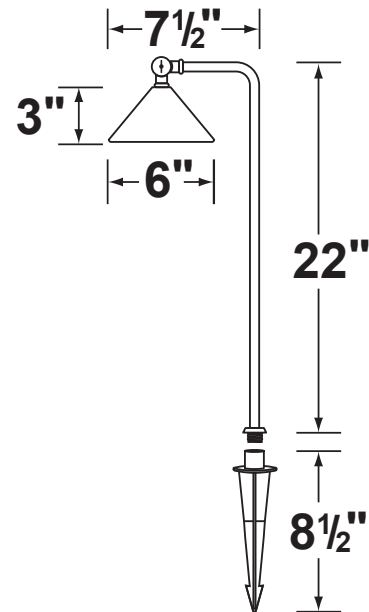

AVAILABLE LED LAMPS (Corona LED lamps have a five (5) year limited warranty against manufacturer's defects)

LAMP NUMBER	WATTS	BEAM		COLOR & TEMP.	RATED HOURS	HALOGEN EQUIVALENT
		SPREAD	LUMEN			
L-EDBA-2W	2	360°	200	2700K	25,000	20 Watt
L-EDBA-2.5W	2.5	180°	240	2700K	25,000	35 Watt
L-EDBA-2W-3K	2	360°	210	3000K	25,000	20 Watt
L-EDBA-2.5W-3K	2.5	180°	250	3000K	25,000	35 Watt
L-EDBA-AM*	2	360°	170	2000K	25,000	20 Watt

*AM- Amber color

For more additional Lamps, and accessories visit Coronalighting.com

JOB INFORMATION

TYPE: DATE:

JOB NAME & ADDRESS:

PRODUCT #:

TOTAL QUANTITY:

LAMP TYPE & WATTAGE:

TRANSFORMER:

CONTRACTOR:

SPECIFIER:

• When ordering a halogen or xenon lamp add lamp number to the product number. If you are ordering LED lamps you should follow the format below:

• **CL** - **product #** - **lamp** - **wattage**

Example: CL-713B-AB-L-EDBA-2W-3K

CL - 713B-AB - L-EDBA - 2W-3K

• Corona Lighting reserves the right to make any change and/or improvement to the design and construction of this fixture without further notification.