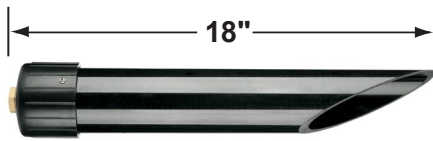

ACCESSORIES SHEET

PRODUCT # : CL-713B-AB

•Path Lights

• Solid Brass

Mounting Pedestals

- CX-601-BK 1" PVC Mounting Pedestal, 1/2" NPT, **Black**
- CX-601-VG 1" PVC Mounting Pedestal, 1/2" NPT, **Verde Green**
- CX-602-BK 2" PVC Mounting Pedestal, 1/2" NPT, **Black**
- CX-602-VG 2" PVC Mounting Pedestal, 1/2" NPT, **Verde Green**
- CX-603-BK 3" PVC Mounting Pedestal, 1/2" NPT Female Brass Hub on top, **Black**
- CX-603-VG 3" PVC Mounting Pedestal, 1/2" NPT Female Brass Hub on top, **Verde Green**

CX-603-BK

- CX-604-BK 1" PVC Adjustable Mounting Pedestal, 1/2" NPT, **Black**
- CX-621-BK 1" PVC Cap, 1/2" NPT, **Black**
- CX-621-VG 1" PVC Cap, 1/2" NPT, **Verde Green**
- CX-622-BK 2" PVC Cap, 1/2" NPT, **Black**
- CX-622-VG 2" PVC Cap, 1/2" NPT, **Verde Green**
- CX-624-BK 3" PVC Cap, 1/2" NPT Female Brass Hub, **Black**
- CX-624-VG 3" PVC Cap, 1/2" NPT Female Brass Hub, **Verde Green**

Mounting Canopies

- CX-705B-AB Brass Flat Canopy, 1/2" NPT, **Antique Bronze**
- CX-709B-AB Brass Raised Canopy, 1/2" NPT, **Antique Bronze**
- CX-718B-AB 5" Brass Canopy, 3-Hole 1/2" NPT, **Antique Bronze**