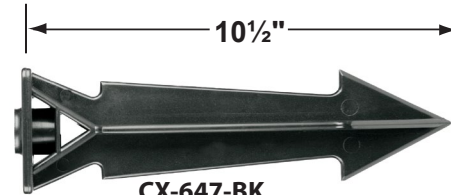

Ground Spikes

- CX-642-BK 8.5" ABS Spike, 1/2" NPT, **Black**
- CX-642-BZ 8.5" ABS Spike, 1/2" NPT, **Bronze**
- CX-643-BZ 8.5" ABS Spike, 1/2" NPT, **Bronze**

CX-647-BK

- CX-646-BK 8" ABS Spike, 1/2" NPT, **Black**
- CX-646-BR 8" ABS Spike, 1/2" NPT, **Natural Brass**
- CX-646-SS 8" ABS Spike, 1/2" NPT, **Stainless Steel**
- CX-647-BK 10.5" Heavy Duty ABS Spike, 1/2" NPT, **Black**

Mounting Risers

- CX-682B-AB 6" Brass Riser, 1/2" NPT Male/Female, **Antique Bronze**
- CX-683B-AB 12" Brass Riser, 1/2" NPT Male/Female, **Antique Bronze**
- CX-684B-AB 18" Brass Riser, 1/2" NPT Male/Female, **Antique Bronze**
- CX-685B-AB 24" Brass Riser, 1/2" NPT Male/Female, **Antique Bronze**