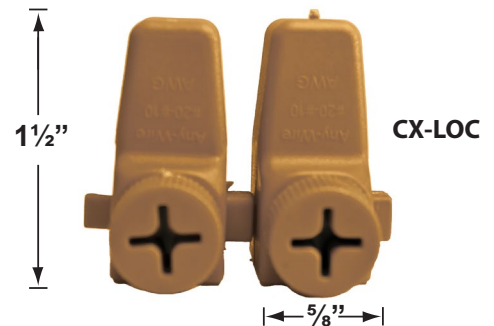

### Mounting Risers

- CX-682B-AB 6" Brass Riser, 1/2" NPT Male/Female, **Antique Bronze**
- CX-683B-AB 12" Brass Riser, 1/2" NPT Male/Female, **Antique Bronze**
- CX-684B-AB 18" Brass Riser, 1/2" NPT Male/Female, **Antique Bronze**
- CX-685B-AB 24" Brass Riser, 1/2" NPT Male/Female, **Antique Bronze**

**CX-682B-AB 6"**

**CX-683B-AB 12"**

**CX-684B-AB 18"**

**CX-685B-AB 24"**

**CX-705B-AB**

### Cable Connectors

- CX-854 Direct Burial Silicone Filled Wire Nut, **Tan**
- CX-858 Speedy Cable Connector, Supply Cable up to 10-2, **Black**
- CX-839 Universal cable connector, Supply cable up to 8-2, one/Pack **Black**
- CX-LOC Quick-Locking Silicone Filled Wire Connector, 25 Sets (50 per Pack)