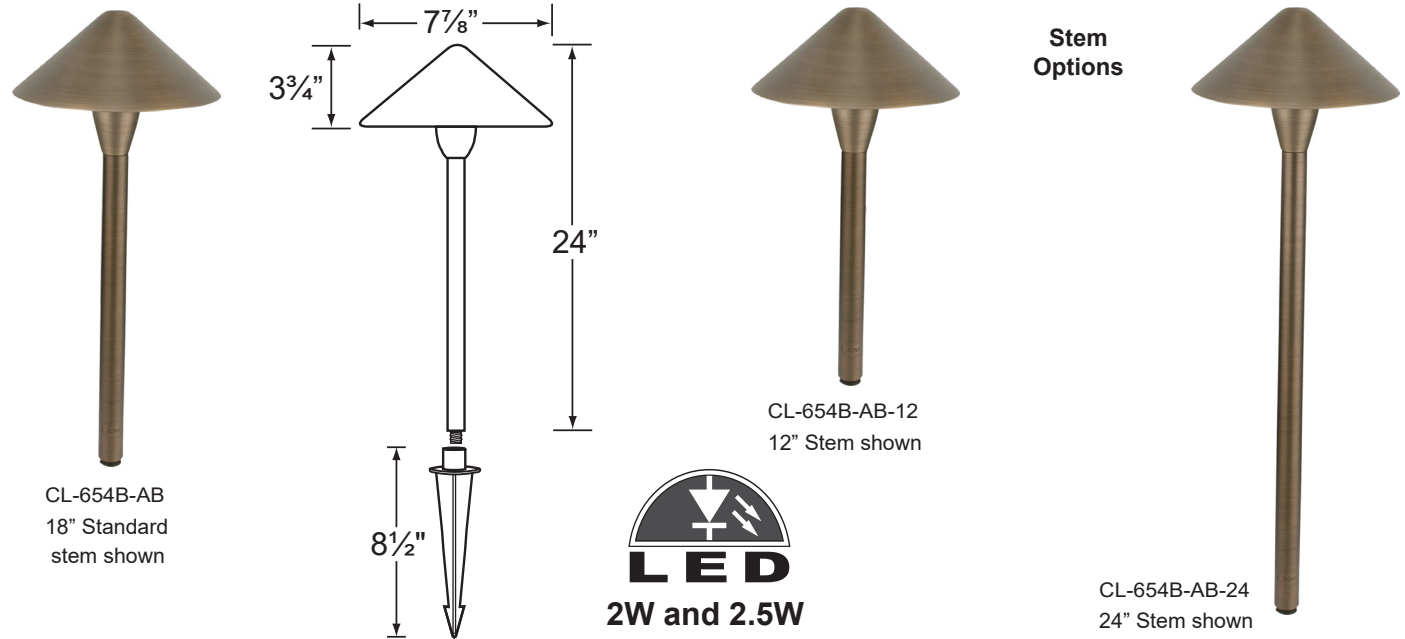

SPECIFICATION SHEET

PRODUCT # : CL-654B-AB

•Area Lights

•Cast Brass

Fixture Specifications:

Housing: Brass shade, adjustable in height for light control.

Stem: Solid brass pipe with 1/2" NPT on bottom.

Finish: **AB- Antique Bronze.** Natural toning process. AB finish will vary due to artistic process.

Lens: Clear glass, covers over lamp providing sprinkler water protection. Frosted lens (CX-308-FR) available.

Socket: S.C. Bayonet socket, easy tool free lamp access.

Lamp: 12 volt, S.C Bayonet 27W Max. L-SCB-1141 (18W) standard. LED lamps available in 2W and 2.5W, with 2700K-warm white or 3000K-cool white color temperature. Xenon and halogen lamps also available.

Gasket: Silicone "O" ring gasket seals lens to socket housing for water tight sealing.

Wiring:

Fixture is prewired with a 3ft, 18-2 direct burial cord. Wire connector sold separately. Universal connector (CX-839) or silicone filled wire nut (CX-854) is available from Corona Lighting.

Mounting Spike:

Standard injection molded spike with 1/2" NPT threaded female hub.

Electrical Notes:

A remote 12V transformer is required. Options are available from Corona Lighting. Voltage range for 12V halogen lamps are 11V-12.5V. Voltage range for LED lamps are 8V-21V. Proper grease/lubricant is suggested on threaded parts during installation process.

Warranty:

Limited lifetime warranty on fixture housing and stem against manufacturer's defects.

AVAILABLE LED LAMPS (Corona LED lamps have a five (5) year limited warranty against manufacturer's defects)

LAMP NUMBER	WATTS	BEAM		COLOR & TEMP.	RATED HOURS	HALOGEN EQUIVALENT
		SPREAD	LUMEN			
L-EDBA-2W	2	360°	200	2700K	25,000	20 Watt
L-EDBA-2.5W	2.5	180°	240	2700K	25,000	35 Watt
L-EDBA-2W-3K	2	360°	210	3000K	25,000	20 Watt
L-EDBA-2.5W-3K	2.5	180°	250	3000K	25,000	35 Watt
L-EDBA-AM*	2	360°	170	2000K	25,000	20 Watt

AVAILABLE HALOGEN LAMPS

LAMP NUMBER	WATTS	BEAM		COLOR & TEMP.	RATED HOURS
		SPREAD	LUMEN		
L-SCB-89	7		75	2700K	750
L-SCB-93	13		190	2700K	700
L-SCB-1141	18		265	2700K	1,500
L-SCB-1156	27		400	2700K	1,200

*AM- Amber color
For more additional Lamps, and accessories visit Coronalighting.com

JOB INFORMATION

TYPE: _____ DATE: _____

JOB NAME & ADDRESS: _____

PRODUCT #: _____

TOTAL QUANTITY: _____

LAMP TYPE & WATTAGE: _____

TRANSFORMER: _____

CONTRACTOR: _____

SPECIFIER: _____

• When ordering a halogen or xenon lamp add lamp number to the product number. If you are ordering LED lamps you should follow the format below:

• CL - product # - lamp - wattage
CL - 654B-AB - L-EDBA - 2W-3K

Example: CL-654B-AB-L-EDBA-2W-3K

• Corona Lighting reserves the right to make any change and/or improvement to the design and construction of this fixture without further notification.