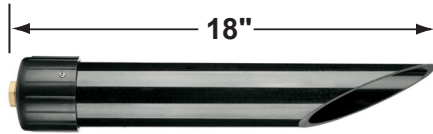

PRODUCT # :CL-648C-RC

• Area Lights

• Solid Copper

Mounting Pedestals

- CX-601-BK 1" PVC Mounting Pedestal, 1/2" NPT, **Black**
- CX-601-VG 1" PVC Mounting Pedestal, 1/2" NPT, **Verde Green**
- CX-603-BK 3" PVC Mounting Pedestal, 1/2" NPT Female Brass Hub on top, **Black**
- CX-603-VG 3" PVC Mounting Pedestal, 1/2" NPT Female Brass Hub on top, **Verde Green**