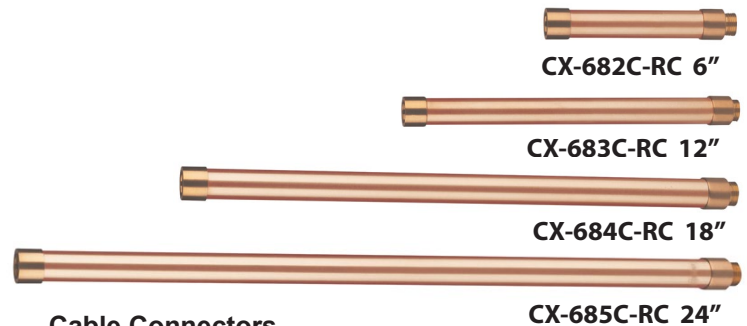

Mounting Risers

- CX-682C-RC 6" Copper Riser, 1/2" NPT Male/Female, **Raw Copper**
- CX-683C-RC 12" Copper Riser, 1/2" NPT Male/Female, **Raw Copper**
- CX-684C-RC 18" Copper Riser, 1/2" NPT Male/Female, **Raw Copper**
- CX-685C-RC 24" Copper Riser, 1/2" NPT Male/Female, **Raw Copper**