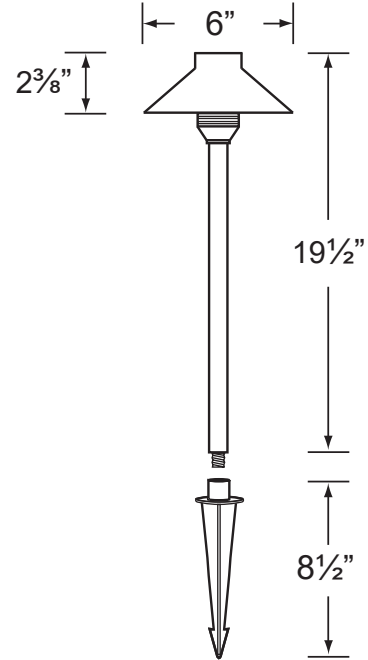

SPECIFICATION SHEET

PRODUCT # : CL-648C-RC

•Area Lights

•Solid Copper

Fixture Specifications:

Housing: Corrosion resistant solid copper.
Stem: Solid copper pipe with 1/2" NPT on bottom.
Finish: RC- Raw Copper. Will age gradually over time.
Lens: Frosted polycarbonate, cover over lamp providing sprinkler water protection.
Socket: Top grade fixed ceramic bi-pin socket. Easy tool free lamp access.
Lamp: 12V, T3, 20W max.
Available in LED (2W & 2.5W) or without lamp.
See Lamp guide below for more information.

Wiring: Fixture is prewired with a 3-ft 18-2 SPT2-W direct burial cord. Wire connector sold separately Universal connector (CX-839), quick locking wire connector (CX-LOC) or silicone filled wire nut (CX-854) is available from Corona Lighting.

Mounting Spike: Standard injection molded spike with 1/2" NPT threaded female hub.

Electrical Notes: A remote 12V transformer is required. Options are available from Corona Lighting. Voltage range for LED lamps are 8V-21V. Some assembly needed. Proper grease/lubricant is suggested on threaded parts during installation.

Warranty: Limited lifetime warranty on fixture housing and stem against manufacturer's defects.

2W and 2.5W

AVAILABLE LED LAMPS (Corona LED lamps have a five (5) year limited warranty against manufacturer's defects)

LAMP NUMBER	WATTS	BEAM		COLOR & TEMP.	RATED HOURS	HALOGEN EQUIVALENT
		SPREAD	LUMEN			
L-EDT3-2W	2	360°	200	2700K	25,000	20 Watt
L-EDT3-2.5W	2.5	180°	240	2700K	25,000	35 Watt
L-EDT3-2W-3K	2	360°	210	3000K	25,000	20 Watt
L-EDT3-2.5W-3K	2.5	180°	250	3000K	25,000	35 Watt
L-EDT3-AM*	2	360°	170	2000K	25,000	20 Watt

* AM- Amber color

For more additional Lamps, and accessories visit Coronalighting.com

JOB INFORMATION

TYPE: _____ DATE: _____

JOB NAME & ADDRESS:

PRODUCT #:

TOTAL QUANTITY:

LAMP TYPE & WATTAGE:

TRANSFORMER:

CONTRACTOR:

SPECIFIER:

• When ordering a halogen or xenon lamp add lamp number to the product number. If you are ordering LED lamps you should follow the format below:

• CL - product # - lamp - wattage

Example: CL-648C-RC-L-EDT3-2W-3K

CL - 648C-RC - L-EDT3 - 2W-3K

• Corona Lighting reserves the right to make any change and/or improvement to the design and construction of this fixture without further notification.