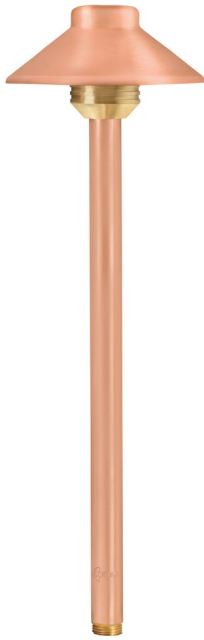

SPECIFICATION SHEET

PRODUCT # : CL-648C-RC

•Area Lights

•Solid Copper

Fixture Specifications:

Housing: Corrosion resistant solid copper.
Stem: Solid copper pipe with 1/2" NPT on bottom.
Finish: RC- Raw Copper. Will age gradually over time.
Lens: Frosted polycarbonate, cover over lamp providing sprinkler water protection.
Socket: Top grade fixed ceramic bi-pin socket. Easy tool free lamp access.
Lamp: 12V, T3, 20W max.
Available in LED (2W & 2.5W) or without lamp.
See Lamp guide below for more information.

Wiring: Fixture is prewired with a 3-ft 18-2 SPT2-W direct burial cord. Wire connector sold separately Universal connector (CX-839), quick locking wire connector (CX-LOC) or silicone filled wire nut (CX-854) is available from Corona Lighting.

Mounting Spike: Standard injection molded spike with 1/2" NPT threaded female hub.

Electrical Notes: A remote 12V transformer is required. Options are available from Corona Lighting. Voltage range for LED lamps are 8V-21V. Some assembly needed. Proper grease/lubricant is suggested on threaded parts during installation.

Warranty: Limited lifetime warranty on fixture housing and stem against manufacturer's defects.

2W and 2.5W

AVAILABLE LED LAMPS (Corona LED lamps have a five (5) year limited warranty against manufacturer's defects)

LAMP NUMBER	WATTS	BEAM		COLOR & TEMP.	RATED HOURS	HALOGEN EQUIVALENT
		SPREAD	LUMEN			
L-EDT3-2W	2	360°	200	2700K	25,000	20 Watt
L-EDT3-2.5W	2.5	180°	240	2700K	25,000	35 Watt
L-EDT3-2W-3K	2	360°	210	3000K	25,000	20 Watt
L-EDT3-2.5W-3K	2.5	180°	250	3000K	25,000	35 Watt
L-EDT3-AM*	2	360°	170	2000K	25,000	20 Watt

* AM- Amber color

For more additional Lamps, and accessories visit Coronalighting.com

JOB INFORMATION

TYPE: _____ DATE: _____

JOB NAME & ADDRESS:

PRODUCT #:

TOTAL QUANTITY:

LAMP TYPE & WATTAGE:

TRANSFORMER:

CONTRACTOR:

SPECIFIER:

• When ordering a halogen or xenon lamp add lamp number to the product number. If you are ordering LED lamps you should follow the format below:

• CL - product # - lamp - wattage

Example: CL-648C-RC-L-EDT3-2W-3K

CL - 648C-RC - L-EDT3 - 2W-3K

• Corona Lighting reserves the right to make any change and/or improvement to the design and construction of this fixture without further notification.