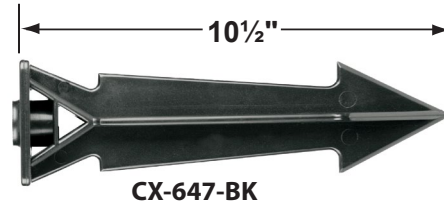

Ground Spikes

- CX-642-BK 8.5" ABS Spike, 1/2" NPT, **Black**
- CX-642-BZ 8.5" ABS Spike, 1/2" NPT, **Bronze**
- CX-643-BZ 8.5" ABS Spike, 1/2" NPT, **Bronze**