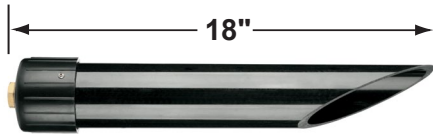

PRODUCT # : CL-647B-SI

• Area Lights

• Cast Brass

Mounting Pedestals

- CX-601-BK 1" PVC Mounting Pedestal, 1/2" NPT, **Black**
- CX-601-VG 1" PVC Mounting Pedestal, 1/2" NPT, **Verde Green**
- CX-603-BK 3" PVC Mounting Pedestal, 1/2" NPT Female Brass Hub on top, **Black**
- CX-603-VG 3" PVC Mounting Pedestal, 1/2" NPT Female Brass Hub on top, **Verde Green**