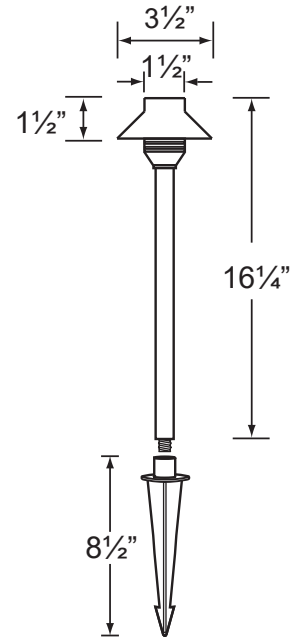

AVAILABLE LED LAMPS (Corona LED lamps have a five (5) year limited warranty against manufacturer's defects)

LAMP NUMBER	WATTS	BEAM		COLOR & TEMP.	RATED HOURS	HALOGEN EQUIVALENT
		SPREAD	LUMEN			
L-EDT3-2W	2	360°	200	2700K	25,000	20 Watt
L-EDT3-2.5W	2.5	180°	240	2700K	25,000	35 Watt
L-EDT3-2W-3K	2	360°	210	3000K	25,000	20 Watt
L-EDT3-2.5W-3K	2.5	180°	250	3000K	25,000	35 Watt
L-EDT3-AM*	2	360°	170	2000K	25,000	20 Watt

* AM- Amber color
For more additional Lamps, and accessories visit Coronalighting.com

JOB INFORMATION

TYPE: _____ DATE: _____

JOB NAME & ADDRESS:

PRODUCT #:

TOTAL QUANTITY:

LAMP TYPE & WATTAGE:

TRANSFORMER:

CONTRACTOR:

SPECIFIER:

• When ordering a halogen or xenon lamp add lamp number to the product number. If you are ordering LED lamps you should follow the format below:

• **CL** - **product #** - **lamp** - **wattage**

Example: CL-647B-SI-L-EDT3-2W-3K

CL - **647B-SI** - **L-EDT3** - **2W-3K**

• Corona Lighting reserves the right to make any change and/or improvement to the design and construction of this fixture without further notification.