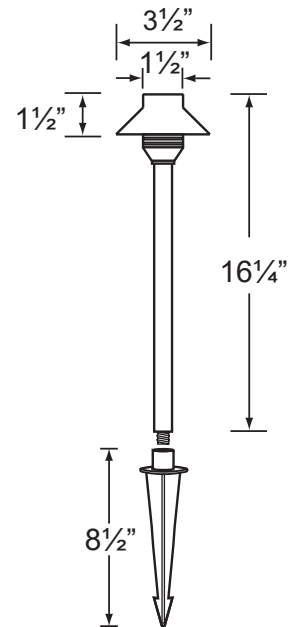

AVAILABLE LED LAMPS (Corona LED lamps have a five (5) year limited warranty against manufacturer's defects)

LAMP NUMBER	WATTS	BEAM		COLOR & TEMP.	RATED HOURS	HALOGEN EQUIVALENT
		SPREAD	LUMEN			
L-EDT3-2W	2	360°	200	2700K	25,000	20 Watt
L-EDT3-2.5W	2.5	180°	240	2700K	25,000	35 Watt
L-EDT3-2W-3K	2	360°	210	3000K	25,000	20 Watt
L-EDT3-2.5W-3K	2.5	180°	250	3000K	25,000	35 Watt
L-EDT3-AM*	2	360°	170	2000K	25,000	20 Watt

* AM- Amber color
For more additional Lamps, and accessories visit Coronalighting.com

JOB INFORMATION

TYPE: _____ DATE: _____
JOB NAME & ADDRESS: _____
PRODUCT #: _____
TOTAL QUANTITY: _____
LAMP TYPE & WATTAGE: _____
TRANSFORMER: _____
CONTRACTOR: _____
SPECIFIER: _____

• When ordering a halogen or xenon lamp add lamp number to the product number. If you are ordering LED lamps you should follow the format below:

• **CL** - **product #** - **lamp** - **wattage**

Example: CL-647B-AB-L-EDT3-2W-3K

CL - 647B-AB - L-EDT3 - 2W-3K

• Corona Lighting reserves the right to make any change and/or improvement to the design and construction of this fixture without further notification.