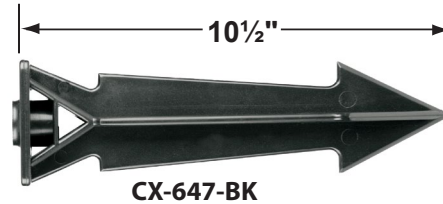

Ground Spikes

- CX-642-BK 8.5" ABS Spike, 1/2" NPT, **Black**
- CX-642-BZ 8.5" ABS Spike, 1/2" NPT, **Bronze**
- CX-643-BZ 8.5" ABS Spike, 1/2" NPT, **Bronze**

- CX-646-BK 8" ABS Spike, 1/2" NPT, **Black**
- CX-646-BR 8" ABS Spike, 1/2" NPT, **Natural Brass**
- CX-646-SS 8" ABS Spike, 1/2" NPT, **Stainless Steel**
- CX-647-BK 10.5" Heavy Duty ABS Spike, 1/2" NPT, **Black**

Mounting Risers

- CX-682B-AB 6" Brass Riser, 1/2" NPT Male/Female, **Antique Bronze**
- CX-683B-AB 12" Brass Riser, 1/2" NPT Male/Female, **Antique Bronze**
- CX-684B-AB 18" Brass Riser, 1/2" NPT Male/Female, **Antique Bronze**
- CX-685B-AB 24" Brass Riser, 1/2" NPT Male/Female, **Antique Bronze**