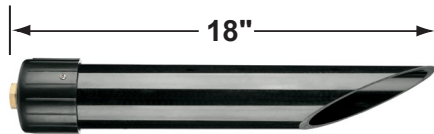

ACCESSORIES SHEET

PRODUCT # : CL-647B-AB

• Area Lights

• Cast Brass

Mounting Pedestals

- CX-601-BK 1" PVC Mounting Pedestal, 1/2" NPT, **Black**
- CX-601-VG 1" PVC Mounting Pedestal, 1/2" NPT, **Verde Green**
- CX-603-BK 3" PVC Mounting Pedestal, 1/2" NPT Female Brass Hub on top, **Black**
- CX-603-VG 3" PVC Mounting Pedestal, 1/2" NPT Female Brass Hub on top, **Verde Green**