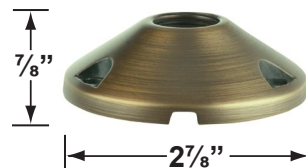

Mounting Canopies

- CX-705B-AB Brass Flat Canopy, 1/2" NPT, **Antique Bronze**
- CX-709B-AB Brass Raised Canopy, 1/2" NPT, **Antique Bronze**
- CX-718B-AB 5" Brass Canopy, 3-Hole 1/2" NPT, **Antique Bronze**