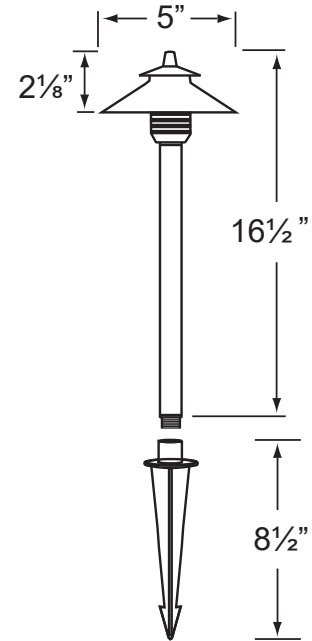

AVAILABLE LED LAMPS (Corona LED lamps have a five (5) year limited warranty against manufacturer's defects)

LAMP NUMBER	WATTS	BEAM		COLOR & TEMP.	RATED HOURS	HALOGEN EQUIVALENT
		SPREAD	LUMEN			
L-EDT3-2W	2	360°	200	2700K	25,000	20 Watt
L-EDT3-2.5W	2.5	180°	240	2700K	25,000	35 Watt
L-EDT3-2W-3K	2	360°	210	3000K	25,000	20 Watt
L-EDT3-2.5W-3K	2.5	180°	250	3000K	25,000	35 Watt
L-EDT3-AM*	2	360°	170	2000K	25,000	20 Watt

* AM- Amber color

For more additional Lamps, and accessories visit Coronalighting.com

JOB INFORMATION

TYPE: _____ DATE: _____

JOB NAME & ADDRESS:

PRODUCT #:

TOTAL QUANTITY:

LAMP TYPE & WATTAGE:

TRANSFORMER:

CONTRACTOR:

SPECIFIER:

• When ordering a halogen or xenon lamp add lamp number to the product number. If you are ordering LED lamps you should follow the format below:

• **CL** - **product #** - **lamp** - **wattage**

Example: CL-646B-AB-L-EDT3-2W-3K

CL - 646B-AB - L-EDT3 - 2W-3K

• Corona Lighting reserves the right to make any change and/or improvement to the design and construction of this fixture without further notification.