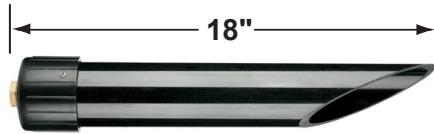

PRODUCT # : CL-646B-AB

• Area Lights

• Solid Brass

Mounting Pedestals

- CX-601-BK 1" PVC Mounting Pedestal, 1/2" NPT, **Black**
- CX-601-VG 1" PVC Mounting Pedestal, 1/2" NPT, **Verde Green**
- CX-603-BK 3" PVC Mounting Pedestal, 1/2" NPT Female Brass Hub on top, **Black**
- CX-603-VG 3" PVC Mounting Pedestal, 1/2" NPT Female Brass Hub on top, **Verde Green**