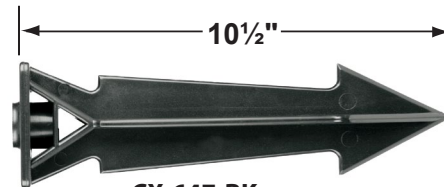

Ground Spikes

- CX-642-BK 8.5" ABS Spike, 1/2" NPT, **Black**
- CX-642-BZ 8.5" ABS Spike, 1/2" NPT, **Bronze**
- CX-643-BZ 8.5" ABS Spike, 1/2" NPT, **Bronze**

CX-647-BK

- CX-646-BK 8" ABS Spike, 1/2" NPT, **Black**
- CX-646-BR 8" ABS Spike, 1/2" NPT, **Natural Brass**
- CX-646-SS 8" ABS Spike, 1/2" NPT, **Stainless Steel**
- CX-647-BK 10.5" Heavy Duty ABS Spike, 1/2" NPT, **Black**

Mounting Risers

- CX-671 6" Aluminum Riser, 1/2" NPT Male/Female
  Finishes: **BK- Black, BZ- Bronze, GR- Green, GT- Granite, RT- Rust, VG- Verde Green, WH- White**
- CX-672 12" Aluminum Riser, 1/2" NPT Male/Female
  Finishes: **BK- Black, BZ- Bronze, GR- Green, GT- Granite, RT- Rust, VG- Verde Green, WH- White**
- CX-673 18" Aluminum Riser, 1/2" NPT Male/Female
  Finishes: **BK- Black, BZ- Bronze, GR- Green, GT- Granite, RT- Rust, VG- Verde Green, WH- White**