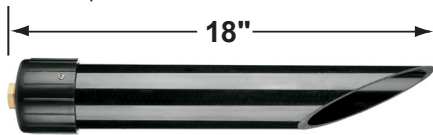

PRODUCT # : CL-635

•Path Lights

• Aluminum

Mounting Pedestals

- CX-601-BK 1" PVC Mounting Pedestal, 1/2" NPT, **Black**
- CX-601-VG 1" PVC Mounting Pedestal, 1/2" NPT, **Verde Green**
- CX-602-BK 2" PVC Mounting Pedestal, 1/2" NPT, **Black**
- CX-602-VG 2" PVC Mounting Pedestal, 1/2" NPT, **Verde Green**
- CX-603-BK 3" PVC Mounting Pedestal, 1/2" NPT Female Brass Hub on top, **Black**
- CX-603-VG 3" PVC Mounting Pedestal, 1/2" NPT Female Brass Hub on top, **Verde Green**

CX-603-BK

- CX-604-BK 1" PVC Adjustable Mounting Pedestal, 1/2" NPT, **Black**
- CX-621-BK 1" PVC Cap, 1/2" NPT, **Black**
- CX-621-VG 1" PVC Cap, 1/2" NPT, **Verde Green**
- CX-622-BK 2" PVC Cap, 1/2" NPT, **Black**
- CX-622-VG 2" PVC Cap, 1/2" NPT, **Verde Green**
- CX-624-BK 3" PVC Cap, 1/2" NPT Female Brass Hub, **Black**
- CX-624-VG 3" PVC Cap, 1/2" NPT Female Brass Hub, **Verde Green**

Mounting Canopies

- CX-703 Aluminum tree mount canopy 1/2" NPT
  Finishes: **BK- Black, BZ- Bronze, GR- Green, GT- Granite, RT- Rust, VG- Verde Green, WH- White**