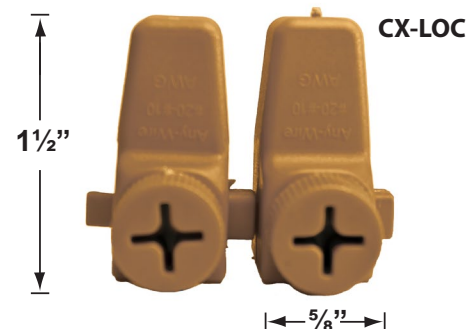

PRODUCT # : CL-635

•Path Lights

• Aluminum

Mounting Pedestals

- CX-601-BK 1" PVC Mounting Pedestal, 1/2" NPT, **Black**
- CX-601-VG 1" PVC Mounting Pedestal, 1/2" NPT, **Verde Green**
- CX-602-BK 2" PVC Mounting Pedestal, 1/2" NPT, **Black**
- CX-602-VG 2" PVC Mounting Pedestal, 1/2" NPT, **Verde Green**
- CX-603-BK 3" PVC Mounting Pedestal, 1/2" NPT Female Brass Hub on top, **Black**
- CX-603-VG 3" PVC Mounting Pedestal, 1/2" NPT Female Brass Hub on top, **Verde Green**

- CX-604-BK 1" PVC Adjustable Mounting Pedestal, 1/2" NPT, **Black**
- CX-621-BK 1" PVC Cap, 1/2" NPT, **Black**
- CX-621-VG 1" PVC Cap, 1/2" NPT, **Verde Green**
- CX-622-BK 2" PVC Cap, 1/2" NPT, **Black**
- CX-622-VG 2" PVC Cap, 1/2" NPT, **Verde Green**
- CX-624-BK 3" PVC Cap, 1/2" NPT Female Brass Hub, **Black**
- CX-624-VG 3" PVC Cap, 1/2" NPT Female Brass Hub, **Verde Green**

Mounting Canopies

- CX-703 Aluminum tree mount canopy 1/2" NPT
  Finishes: **BK- Black, BZ- Bronze, GR- Green, GT- Granite, RT- Rust, VG- Verde Green, WH- White**

Cable Connectors

- CX-854 Direct Burial Silicone Filled Wire Nut, **Tan**
- CX-858 Speedy Cable Connector, Supply Cable up to 10-2, **Black**
- CX-839 Universal cable connector, Supply cable up to 8-2, one/Pack **Black**
- CX-LOC Quick-Locking Silicone Filled Wire Connector, 25 Sets (50 per Pack)

Ground Spikes

- CX-642-BK 8.5" ABS Spike, 1/2" NPT, **Black**
- CX-642-BZ 8.5" ABS Spike, 1/2" NPT, **Bronze**
- CX-643-BZ 8.5" ABS Spike, 1/2" NPT, **Bronze**

- CX-646-BK 8" ABS Spike, 1/2" NPT, **Black**
- CX-646-BR 8" ABS Spike, 1/2" NPT, **Natural Brass**
- CX-646-SS 8" ABS Spike, 1/2" NPT, **Stainless Steel**
- CX-647-BK 10.5" Heavy Duty ABS Spike, 1/2" NPT, **Black**

Mounting Risers