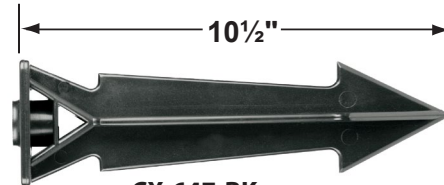

Ground Spikes

- CX-642-BK 8.5" ABS Spike, 1/2" NPT, **Black**
- CX-642-BZ 8.5" ABS Spike, 1/2" NPT, **Bronze**
- CX-643-BZ 8.5" ABS Spike, 1/2" NPT, **Bronze**

CX-647-BK

- CX-646-BK 8" ABS Spike, 1/2" NPT, **Black**
- CX-646-BR 8" ABS Spike, 1/2" NPT, **Natural Brass**
- CX-646-SS 8" ABS Spike, 1/2" NPT, **Stainless Steel**
- CX-647-BK 10.5" Heavy Duty ABS Spike, 1/2" NPT, **Black**

Mounting Risers

- CX-671 6" Aluminum Riser, 1/2 NPT Male/Female
  Finishes: **BK-** Black, **BZ-** Bronze, **GR-** Green,
  GT- Granite, **RT-** Rust, **VG-** Verde Green,
  WH- White
- CX-672 12" Aluminum Riser, 1/2 NPT Male/Female
  Finishes: **BK-** Black, **BZ-** Bronze, **GR-** Green,
  GT- Granite, **RT-** Rust, **VG-** Verde Green,
  WH- White
- CX-673 18" Aluminum Riser, 1/2 NPT Male/Female
  Finishes: **BK-** Black, **BZ-** Bronze, **GR-** Green,
  GT- Granite, **RT-** Rust, **VG-** Verde Green,
  WH- White