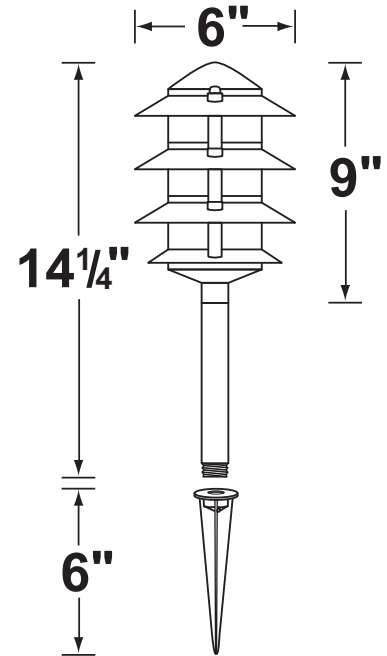

AVAILABLE LED LAMPS (Corona LED lamps have a five (5) year limited warranty against manufacturer's defects)

LAMP NUMBER	WATTS	BEAM		COLOR & TEMP.	RATED HOURS	HALOGEN EQUIVALENT
		SPREAD	LUMEN			
L-EDT3-2W	2	360°	200	2700K	25,000	20 Watt
L-EDT3-2.5W	2.5	180°	240	2700K	25,000	35 Watt
L-EDT3-2W-3K	2	360°	210	3000K	25,000	20 Watt
L-EDT3-2.5W-3K	2.5	180°	250	3000K	25,000	35 Watt
L-EDT3-AM*	2	360°	170	2000K	25,000	20 Watt

*AM- Amber color
For more additional Lamps, and accessories visit Coronalighting.com

JOB INFORMATION

TYPE: _____ DATE: _____

JOB NAME & ADDRESS: _____

PRODUCT #: _____

TOTAL QUANTITY: _____

LAMP TYPE & WATTAGE: _____

TRANSFORMER: _____

CONTRACTOR: _____

SPECIFIER: _____

• When ordering LED lamp with a fixture your part number should follow the format below:

• CL - **product #** - **color** - **lamp** - **wattage**
CL - 604 - GR - L-EDT3 - 2W-3K

Example: CL-604-GR-L-EDT3-2W-3K

• Corona Lighting reserves the right to make any change and/or improvement to the design and construction of this fixture without further notification.