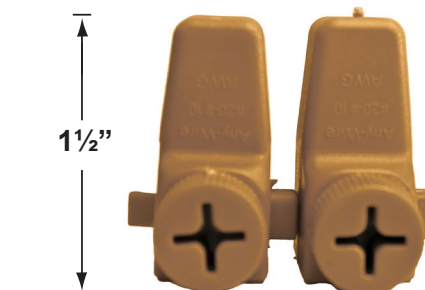

ACCESSORIES SHEET

PRODUCT # : CL-604

• Area Lights

• Aluminum

Mounting Pedestals

- CX-601-BK 1" PVC Mounting Pedestal, 1/2" NPT, **Black**
- CX-601-VG 1" PVC Mounting Pedestal, 1/2" NPT, **Verde Green**
- CX-602-BK 2" PVC Mounting Pedestal, 1/2" NPT, **Black**
- CX-602-VG 2" PVC Mounting Pedestal, 1/2" NPT, **Verde Green**
- CX-603-BK 3" PVC Mounting Pedestal, 1/2" NPT Female Brass Hub on top, **Black**
- CX-603-VG 3" PVC Mounting Pedestal, 1/2" NPT Female Brass Hub on top, **Verde Green**

- CX-604-BK 1" PVC Adjustable Mounting Pedestal, 1/2" NPT, **Black**
- CX-621-BK 1" PVC Cap, 1/2" NPT, **Black**
- CX-621-VG 1" PVC Cap, 1/2" NPT, **Verde Green**
- CX-622-BK 2" PVC Cap, 1/2" NPT, **Black**
- CX-622-VG 2" PVC Cap, 1/2" NPT, **Verde Green**
- CX-624-BK 3" PVC Cap, 1/2" NPT Female Brass Hub, **Black**
- CX-624-VG 3" PVC Cap, 1/2" NPT Female Brass Hub, **Verde Green**

Mounting Canopies

- CX-703 Aluminum tree mount canopy 1/2 NPT
  Finishes: **BK-** Black, **BZ-** Bronze, **GR-** Green,
  GT- Granite, **RT-** Rust, **VG-** Verde Green,
  WH- White

Cable Connectors

- CX-854 Direct Burial Silicone Filled Wire Nut, **Tan**
- CX-858 Speedy Cable Connector, Supply Cable up to 10-2, **Black**
- CX-839 Universal cable connector, Supply cable up to 8-2, one/Pack **Black**
- CX-LOC Quick-Locking Silicone Filled Wire Connector, 25 Sets (50 per Pack)

Ground Spikes

- CX-642-BK 8.5" ABS Spike, 1/2" NPT, **Black**
- CX-642-BZ 8.5" ABS Spike, 1/2" NPT, **Bronze**
- CX-643-BZ 8.5" ABS Spike, 1/2" NPT, **Bronze**

- CX-646-BK 8" ABS Spike, 1/2" NPT, **Black**
- CX-646-BR 8" ABS Spike, 1/2" NPT, **Natural Brass**
- CX-646-SS 8" ABS Spike, 1/2" NPT, **Stainless Steel**
- CX-647-BK 10.5" Heavy Duty ABS Spike, 1/2" NPT, **Black**

Mounting Risers