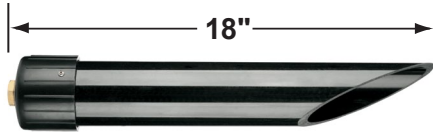

ACCESSORIES SHEET

PRODUCT # : CL-604

• Area Lights

• Aluminum

Mounting Pedestals

- CX-601-BK 1" PVC Mounting Pedestal, 1/2" NPT, **Black**
- CX-601-VG 1" PVC Mounting Pedestal, 1/2" NPT, **Verde Green**
- CX-602-BK 2" PVC Mounting Pedestal, 1/2" NPT, **Black**
- CX-602-VG 2" PVC Mounting Pedestal, 1/2" NPT, **Verde Green**
- CX-603-BK 3" PVC Mounting Pedestal, 1/2" NPT Female Brass Hub on top, **Black**
- CX-603-VG 3" PVC Mounting Pedestal, 1/2" NPT Female Brass Hub on top, **Verde Green**

CX-603-BK

- CX-604-BK 1" PVC Adjustable Mounting Pedestal, 1/2" NPT, **Black**
- CX-621-BK 1" PVC Cap, 1/2" NPT, **Black**
- CX-621-VG 1" PVC Cap, 1/2" NPT, **Verde Green**
- CX-622-BK 2" PVC Cap, 1/2" NPT, **Black**
- CX-622-VG 2" PVC Cap, 1/2" NPT, **Verde Green**
- CX-624-BK 3" PVC Cap, 1/2" NPT Female Brass Hub, **Black**
- CX-624-VG 3" PVC Cap, 1/2" NPT Female Brass Hub, **Verde Green**

Mounting Canopies

- CX-703 Aluminum tree mount canopy 1/2 NPT
  Finishes: **BK-** Black, **BZ-** Bronze, **GR-** Green,
  GT- Granite, **RT-** Rust, **VG-** Verde Green,
  WH- White