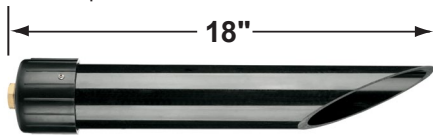

ACCESSORIES SHEET

PRODUCT # : CL-603

• Area Lights

• Aluminum

Mounting Pedestals

- CX-601-BK 1" PVC Mounting Pedestal, ½" NPT, **Black**
- CX-601-VG 1" PVC Mounting Pedestal, ½" NPT, **Verde Green**
- CX-602-BK 2" PVC Mounting Pedestal, ½" NPT, **Black**
- CX-602-VG 2" PVC Mounting Pedestal, ½" NPT, **Verde Green**
- CX-603-BK 3" PVC Mounting Pedestal, ½" NPT Female Brass Hub on top, **Black**
- CX-603-VG 3" PVC Mounting Pedestal, ½" NPT Female Brass Hub on top, **Verde Green**

CX-603-BK

- CX-604-BK 1" PVC Adjustable Mounting Pedestal, ½" NPT, **Black**
- CX-621-BK 1" PVC Cap, ½" NPT, **Black**
- CX-621-VG 1" PVC Cap, ½" NPT, **Verde Green**
- CX-622-BK 2" PVC Cap, ½" NPT, **Black**
- CX-622-VG 2" PVC Cap, ½" NPT, **Verde Green**
- CX-624-BK 3" PVC Cap, ½" NPT Female Brass Hub, **Black**
- CX-624-VG 3" PVC Cap, ½" NPT Female Brass Hub, **Verde Green**

Mounting Canopies

- CX-703 Aluminum tree mount canopy ½ NPT
  Finishes: **BK-** Black, **BZ-** Bronze, **GR-** Green,
  GT- Granite, **RT-** Rust, **VG-** Verde Green,
  WH- White