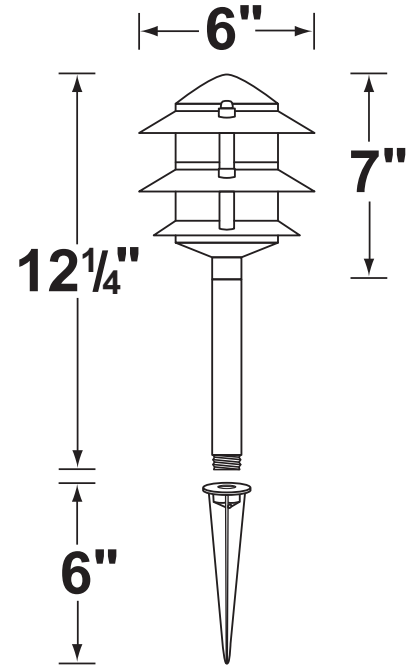

AVAILABLE LED LAMPS (Corona LED lamps have a five (5) year limited warranty against manufacturer's defects)

LAMP NUMBER	WATTS	BEAM		COLOR & TEMP.	RATED HOURS	HALOGEN EQUIVALENT
		SPREAD	LUMEN			
L-EDT3-2W	2	360°	200	2700K	25,000	20 Watt
L-EDT3-2.5W	2.5	180°	240	2700K	25,000	35 Watt
L-EDT3-2W-3K	2	360°	210	3000K	25,000	20 Watt
L-EDT3-2.5W-3K	2.5	180°	250	3000K	25,000	35 Watt
L-EDT3-AM*	2	360°	170	2000K	25,000	20 Watt

*AM- Amber color

For more additional Lamps, and accessories visit Coronalighting.com

JOB INFORMATION

TYPE: _____ DATE: _____

JOB NAME & ADDRESS:

PRODUCT #:

TOTAL QUANTITY:

LAMP TYPE & WATTAGE:

TRANSFORMER:

CONTRACTOR:

SPECIFIER:

• When ordering LED lamp with a fixture your part number should follow the format below:

• CL - **product #** - **color** - **lamp** - **wattage**
CL - 603 - VG - L-EDT3 - 2W-3K

Example: CL-603-VG-L-EDT3-2W-3K

• Corona Lighting reserves the right to make any change and/or improvement to the design and construction of this fixture without further notification.