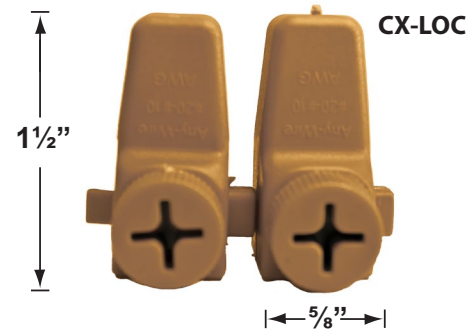

SPECIFICATION SHEET

PRODUCT # : CL-542C-RC

• Directional Lights

• Solid Copper

Fixture Specifications:

Housing & Shroud: Corrosion Resistant Solid Copper.

Finish: RC- Raw Copper. Will age gradually over time.

Mounting Risers

- CX-682C-RC 6" Copper Riser, 1/2" NPT Male/Female, **Raw Copper**
- CX-683C-RC 12" Copper Riser, 1/2" NPT Male/Female, **Raw Copper**
- CX-684C-RC 18" Copper Riser, 1/2" NPT Male/Female, **Raw Copper**
- CX-685C-RC 24" Copper Riser, 1/2" NPT Male/Female, **Raw Copper**

CX-682C-RC 6"

CX-683C-RC 12"

CX-684C-RC 18"

CX-685C-RC 24"

ACCESSORIES SHEET

PRODUCT # : CL-542C-RC

•Directional Lights

•Solid Copper

Cable Connectors

- CX-854 Direct Burial Silicone Filled Wire Nut, **Tan**
- CX-858 Speedy Cable Connector, Supply Cable up to 10-2, **Black**
- CX-839 Universal cable connector, Supply cable up to 8-2, one/Pack **Black**
- CX-LOC Quick-Locking Silicone Filled Wire Connector, 25 Sets (50 per Pack)