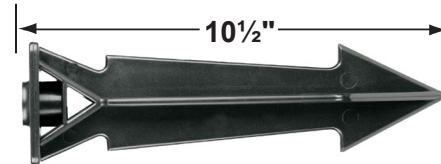

SPECIFICATION SHEET

PRODUCT # : CL-542C-RC

• Directional Lights

• Solid Copper

Fixture Specifications:

Housing & Shroud: Corrosion Resistant Solid Copper.

Finish: RC- Raw Copper. Will age gradually over time.

Mounting Canopies

- CX-705B-BR Brass Flat Canopy, 1/2" NPT, **Natural Brass**
- CX-709B-BR Brass Raised Canopy, 1/2" NPT, **Natural Brass**
- CX-719B-BR Brass Tree Mounting Bracket, 1/2" NPT, **Natural Brass**
- CX-720-BR Brass Tree mount Canopy with 9" Rubber Strap stretches to 14, **Natural Brass**
- CX-721-BR Brass Tree mount Canopy with 15" Rubber Strap stretches to 22", **Natural Brass**
- CX-722-BR Brass Tree mount Canopy with 22" Rubber Strap stretches to 33", **Natural Brass**
- CX-723-BR Brass Tree mount Canopy with 31" Rubber Strap stretches to 45", **Natural Brass**
- CX-724-BR Brass Tree mount Canopy with 41" Rubber Strap stretches to 61", **Natural Brass**

CX-709B-BR

CX-705B-BR

CX-719B-BR

CX-722-BR

Ground Spikes

- CX-642-BK 8.5" ABS Spike, 1/2" NPT, **Black**
- CX-642-BZ 8.5" ABS Spike, 1/2" NPT, **Bronze**
- CX-643-BZ 8.5" ABS Spike, 1/2" NPT, **Bronze**

CX-647-BK