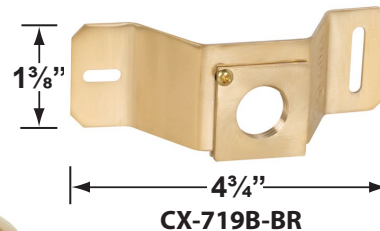

CX-719B-BR