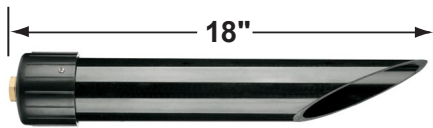

PRODUCT # : CL-542C-RC

•Directional Lights

•Solid Copper

Mounting Pedestals

- CX-601-BK 1" PVC Mounting Pedestal, 1/2" NPT, **Black**
- CX-601-VG 1" PVC Mounting Pedestal, 1/2" NPT, **Verde Green**
- CX-602-BK 2" PVC Mounting Pedestal, 1/2" NPT, **Black**
- CX-602-VG 2" PVC Mounting Pedestal, 1/2" NPT, **Verde Green**
- CX-603-BK 3" PVC Mounting Pedestal, 1/2" NPT Female Brass Hub on top, **Black**
- CX-603-VG 3" PVC Mounting Pedestal, 1/2" NPT Female Brass Hub on top, **Verde Green**

CX-603-BK

- CX-621-BK 1" PVC Cap, 1/2" NPT, **Black**
- CX-621-VG 1" PVC Cap, 1/2" NPT, **Verde Green**
- CX-622-BK 2" PVC Cap, 1/2" NPT, **Black**
- CX-622-VG 2" PVC Cap, 1/2" NPT, **Verde Green**
- CX-624-BK 3" PVC Cap, 1/2" NPT Female Brass Hub, **Black**
- CX-624-VG 3" PVC Cap, 1/2" NPT Female Brass Hub, **Verde Green**

Mounting Canopies

- CX-705B-BR Brass Flat Canopy, 1/2" NPT, **Natural Brass**
- CX-709B-BR Brass Raised Canopy, 1/2" NPT, **Natural Brass**
- CX-719B-BR Brass Tree Mounting Bracket, 1/2" NPT, **Natural Brass**
- CX-720-BR Brass Tree mount Canopy with 9" Rubber Strap stretches to 14, **Natural Brass**
- CX-721-BR Brass Tree mount Canopy with 15" Rubber Strap stretches to 22", **Natural Brass**
- CX-722-BR Brass Tree mount Canopy with 22" Rubber Strap stretches to 33", **Natural Brass**
- CX-723-BR Brass Tree mount Canopy with 31" Rubber Strap stretches to 45", **Natural Brass**
- CX-724-BR Brass Tree mount Canopy with 41" Rubber Strap stretches to 61", **Natural Brass**