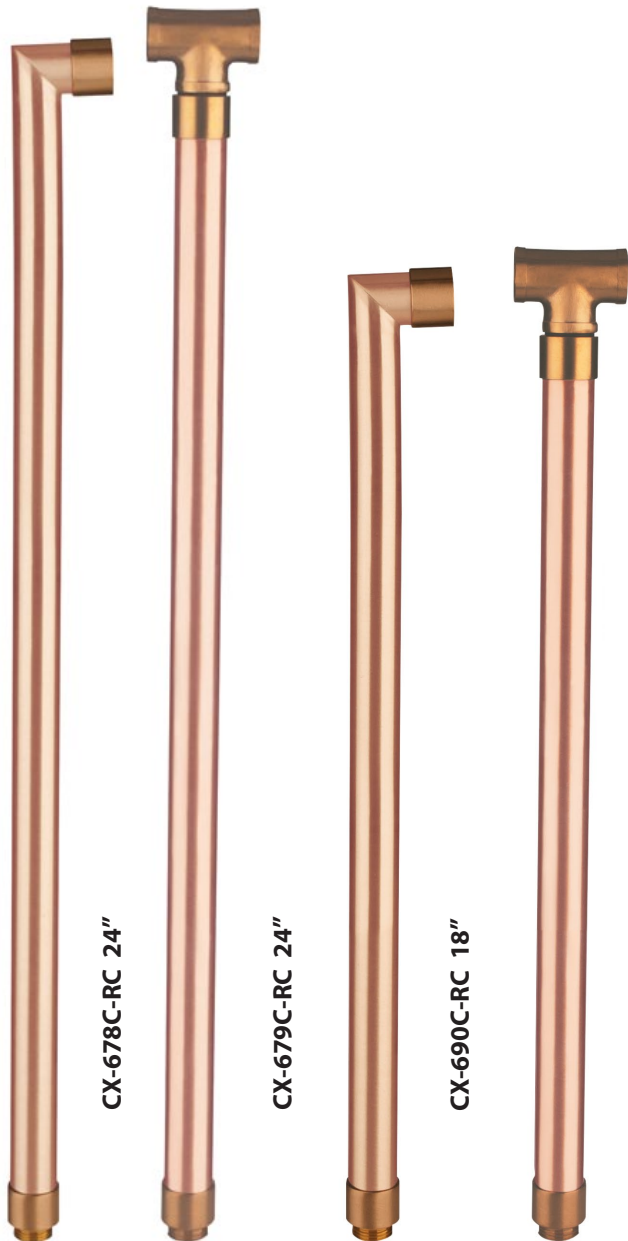

SPECIFICATION SHEET

PRODUCT # : CL-542C-RC

• Directional Lights

• Solid Copper

Fixture Specifications:

Housing & Shroud: Corrosion Resistant Solid Copper.

Finish: RC- Raw Copper. Will age gradually over time.

LAMP NUMBER	WATTS	BEAM		COLOR & TEMP.	RATED HOURS	HALOGEN EQUIVALENT
		SPREAD	LUMEN			
L-ED16-3W-SP	3.5	15° Spot	270	2700K	50,000	25 Watt
L-ED16-3W-FL	3.5	45° Flood	270	2700K	50,000	25 Watt
L-ED16-3W-WF	3.5	60° Wide Flood	270	2700K	50,000	25 Watt
L-ED16-5W-SP	5	15° Spot	350	2700K	50,000	40 Watt
L-ED16-5W-FL	5	45° Flood	350	2700K	50,000	40 Watt
L-ED16-5W-WF	5	60° Wide Flood	350	2700K	50,000	40 Watt
L-ED16-COB5W-SP	5	15° Spot	450	2700K	50,000	50 Watt
L-ED16-COB5W-FL	5	38° Flood	450	2700K	50,000	50 Watt
L-ED16-COB5W-WF	5	60° Wide Flood	450	2700K	50,000	50 Watt
L-ED16-COB5W-SP3K	5	15° Spot	470	3000K	50,000	50 Watt
L-ED16-COB5W-FL3K	5	38° Flood	470	3000K	50,000	50 Watt
L-ED16-COB5W-WF3K	5	60° Wide Flood	470	3000K	50,000	50 Watt

CX-682C-RC 6"

CX-683C-RC 12"

CX-684C-RC 18"

CX-685C-RC 24"

ACCESSORIES SHEET

PRODUCT # : CL-542C-RC

•Directional Lights

•Solid Copper

Cable Connectors

- CX-854 Direct Burial Silicone Filled Wire Nut, **Tan**
- CX-858 Speedy Cable Connector, Supply Cable up to 10-2, **Black**
- CX-839 Universal cable connector, Supply cable up to 8-2, one/Pack **Black**
- CX-LOC Quick-Locking Silicone Filled Wire Connector, 25 Sets (50 per Pack)