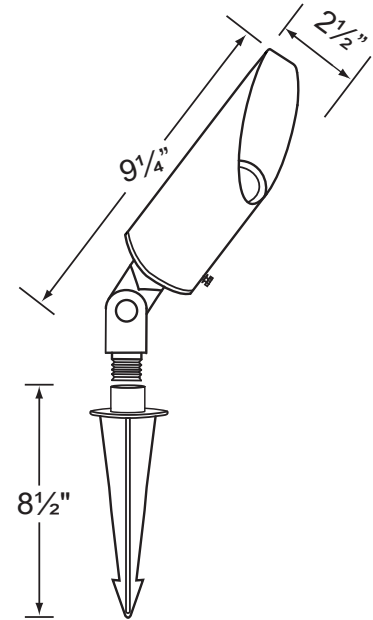

AVAILABLE LED LAMPS (Corona LED lamps have a five (5) year limited warranty against manufacturer's defects)

LAMP NUMBER	WATTS	BEAM		COLOR & TEMP.	RATED HOURS	HALOGEN EQUIVALENT
		SPREAD	LUMEN			
L-ED16-3W-SP	3.5	15° Spot	270	2700K	50,000	25 Watt
L-ED16-3W-FL	3.5	45° Flood	270	2700K	50,000	25 Watt
L-ED16-3W-WF	3.5	60° Wide Flood	270	2700K	50,000	25 Watt
L-ED16-5W-SP	5	15° Spot	350	2700K	50,000	40 Watt
L-ED16-5W-FL	5	45° Flood	350	2700K	50,000	40 Watt
L-ED16-5W-WF	5	60° Wide Flood	350	2700K	50,000	40 Watt
L-ED16-COB5W-SP	5	15° Spot	450	2700K	50,000	50 Watt
L-ED16-COB5W-FL	5	38° Flood	450	2700K	50,000	50 Watt
L-ED16-COB5W-WF	5	60° Wide Flood	450	2700K	50,000	50 Watt
L-ED16-COB5W-SP3K	5	15° Spot	470	3000K	50,000	50 Watt
L-ED16-COB5W-FL3K	5	38° Flood	470	3000K	50,000	50 Watt
L-ED16-COB5W-WF3K	5	60° Wide Flood	470	3000K	50,000	50 Watt

Single color MR-16 LED available in AMBER, BLUE, GREEN, PURPLE, RED and VIOLET

JOB INFORMATION

TYPE: _____ DATE: _____
JOB NAME & ADDRESS: _____
PRODUCT #: _____
TOTAL QUANTITY: _____
LAMP TYPE & WATTAGE: _____
TRANSFORMER: _____
CONTRACTOR: _____
SPECIFIER: _____

• When ordering LED lamp with a fixture your part number should follow the format below:

• CL - product # - lamp - wattage - lamp angle

CL - 542C-RC - L-ED16 - 5W - FL

Example: CL-542C-RC-L-ED16-5W-FL

• Corona Lighting reserves the right to make any change and/or improvement to the design and construction of this fixture without further notification.