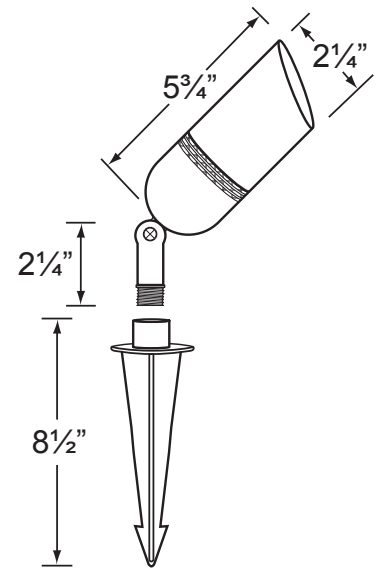

AVAILABLE LED LAMPS (Corona LED lamps have a five (5) year limited warranty against manufacturer's defects)

LAMP NUMBER	WATTS	BEAM		COLOR & TEMP.	RATED HOURS	HALOGEN EQUIVALENT
		SPREAD	LUMEN			
L-ED16-COB5W-SP	5	15° Spot	450	2700K	50,000	50 Watt
L-ED16-COB5W-FL	5	38° Flood	450	2700K	50,000	50 Watt
L-ED16-COB5W-WF	5	60° Wide Flood	450	2700K	50,000	50 Watt
L-ED16-COB5W-SP3K	5	15° Spot	470	3000K	50,000	50 Watt
L-ED16-COB5W-FL3K	5	38° Flood	470	3000K	50,000	50 Watt
L-ED16-COB5W-WF3K	5	60° Wide Flood	470	3000K	50,000	50 Watt
L-ED16-3W-SP	3.5	15° Spot	270	2700K	50,000	25 Watt
L-ED16-3W-FL	3.5	45° Flood	270	2700K	50,000	25 Watt
L-ED16-3W-WF	3.5	60° Wide Flood	270	2700K	50,000	25 Watt
L-ED16-5W-SP	5	15° Spot	350	2700K	50,000	40 Watt
L-ED16-5W-FL	5	45° Flood	350	2700K	50,000	40 Watt
L-ED16-5W-WF	5	60° Wide Flood	350	2700K	50,000	40 Watt

For more additional Lamps, and accessories visit Coronalighting.com

JOB INFORMATION

TYPE: _____ DATE: _____

JOB NAME & ADDRESS: _____

PRODUCT #: _____

TOTAL QUANTITY: _____

LAMP TYPE & WATTAGE: _____

TRANSFORMER: _____

CONTRACTOR: _____

SPECIFIER: _____

• When ordering LED lamp with a fixture your part number should follow the format below:

• **CL** - **product #** - **lamp** - **wattage** - **lamp angle**

CL - 529B-AB - L-ED16 - 5W - FL

Example: CL-529B-AB-L-ED16-5W-FL

• Corona Lighting reserves the right to make any change and/or improvement to the design and construction of this fixture without further notification.