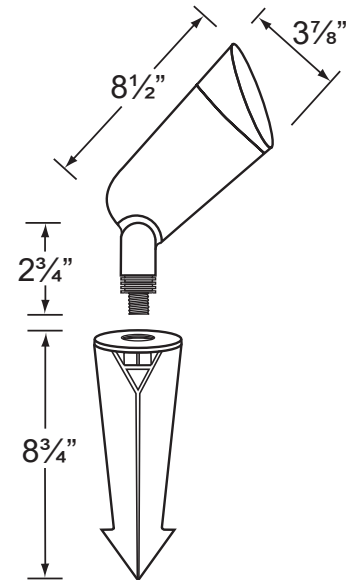

AVAILABLE LED LAMPS (Corona LED lamps have a five (5) year limited warranty against manufacturer's defects)

LAMP NUMBER	WATTS	BEAM		COLOR & TEMP.	RATED HOURS	HALOGEN EQUIVALENT
		SPREAD	LUMEN			
L-ED16-3W-SP	3.5	15° Spot	270	2700K	50,000	25 Watt
L-ED16-3W-FL	3.5	45° Flood	270	2700K	50,000	25 Watt
L-ED16-3W-WF	3.5	60° Wide Flood	270	2700K	50,000	25 Watt
L-ED16-5W-SP	5	15° Spot	350	2700K	50,000	40 Watt
L-ED16-5W-FL	5	45° Flood	350	2700K	50,000	40 Watt
L-ED16-5W-WF	5	60° Wide Flood	350	2700K	50,000	40 Watt
L-ED16-COB5W-SP	5	15° Spot	450	2700K	50,000	50 Watt
L-ED16-COB5W-FL	5	38° Flood	450	2700K	50,000	50 Watt
L-ED16-COB5W-WF	5	60° Wide Flood	450	2700K	50,000	50 Watt
L-ED16-COB5W-SP3K	5	15° Spot	470	3000K	50,000	50 Watt
L-ED16-COB5W-FL3K	5	38° Flood	470	3000K	50,000	50 Watt
L-ED16-COB5W-WF3K	5	60° Wide Flood	470	3000K	50,000	50 Watt

Single color MR-16 LED available in AMBER, BLUE, GREEN, PURPLE, RED and VIOLET

JOB INFORMATION

TYPE: _____ DATE: _____
JOB NAME & ADDRESS: _____
PRODUCT #: _____
TOTAL QUANTITY: _____
LAMP TYPE & WATTAGE: _____
TRANSFORMER: _____
CONTRACTOR: _____
SPECIFIER: _____

• When ordering LED lamp with a fixture your part number should follow the format below:

• CL - product # - lamp - wattage - lamp angle

CL - 526B-AB - L-ED16 - 5W - FL

Example: CL-526B-AB-L-ED16-5W-FL

• Corona Lighting reserves the right to make any change and/or improvement to the design and construction of this fixture without further notification.