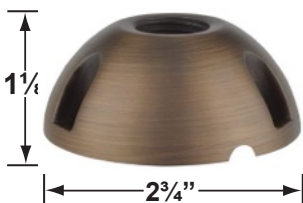

CX-709B-AB