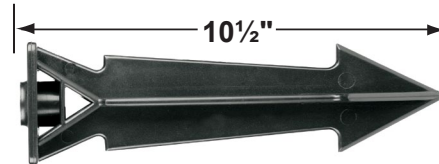

Ground Spikes

- CX-642-BK 8.5" ABS Spike, 1/2" NPT, **Black**
- CX-642-BZ 8.5" ABS Spike, 1/2" NPT, **Bronze**
- CX-643-BZ 8.5" ABS Spike, 1/2" NPT, **Bronze**

CX-647-BK

- CX-646-BK 8" ABS Spike, 1/2" NPT, **Black**
- CX-646-BR 8" ABS Spike, 1/2" NPT, **Natural Brass**
- CX-646-SS 8" ABS Spike, 1/2" NPT, **Stainless Steel**
- CX-647-BK 10.5" Heavy Duty ABS Spike, 1/2" NPT, **Black**

Mounting Risers

- CX-682B-AB 6" Brass Riser, 1/2" NPT Male/Female, **Antique Bronze**
- CX-683B-AB 12" Brass Riser, 1/2" NPT Male/Female, **Antique Bronze**
- CX-684B-AB 18" Brass Riser, 1/2" NPT Male/Female, **Antique Bronze**
- CX-685B-AB 24" Brass Riser, 1/2" NPT Male/Female, **Antique Bronze**

Mounting Canopies

- CX-705B-AB Brass Flat Canopy, 1/2" NPT, **Antique Bronze**
- CX-709B-AB Brass Raised Canopy, 1/2" NPT, **Antique Bronze**
- CX-718B-AB 5" Brass Canopy, 3-Hole 1/2" NPT, **Antique Bronze**
- CX-719B-AB Brass Tree Mounting Bracket, 1/2" NPT, **Antique Bronze**
- CX-720-BR Brass Tree mount Canopy with 9" Rubber Strap stretches to 14", **Natural Brass**
- CX-721-BR Brass Tree mount Canopy with 15" Rubber Strap stretches to 22", **Natural Brass**
- CX-722-BR Brass Tree mount Canopy with 22" Rubber Strap stretches to 33", **Natural Brass**
- CX-723-BR Brass Tree mount Canopy with 31" Rubber Strap stretches to 45", **Natural Brass**