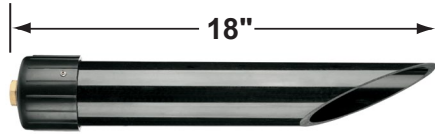

PRODUCT # : CL-526B-AB

•Directional Lights

•Cast Brass

Mounting Pedestals

- CX-601-BK 1" PVC Mounting Pedestal, 1/2" NPT, **Black**
- CX-601-VG 1" PVC Mounting Pedestal, 1/2" NPT, **Verde Green**
- CX-603-BK 3" PVC Mounting Pedestal, 1/2" NPT Female Brass Hub on top, **Black**
- CX-603-VG 3" PVC Mounting Pedestal, 1/2" NPT Female Brass Hub on top, **Verde Green**

CX-603-BK