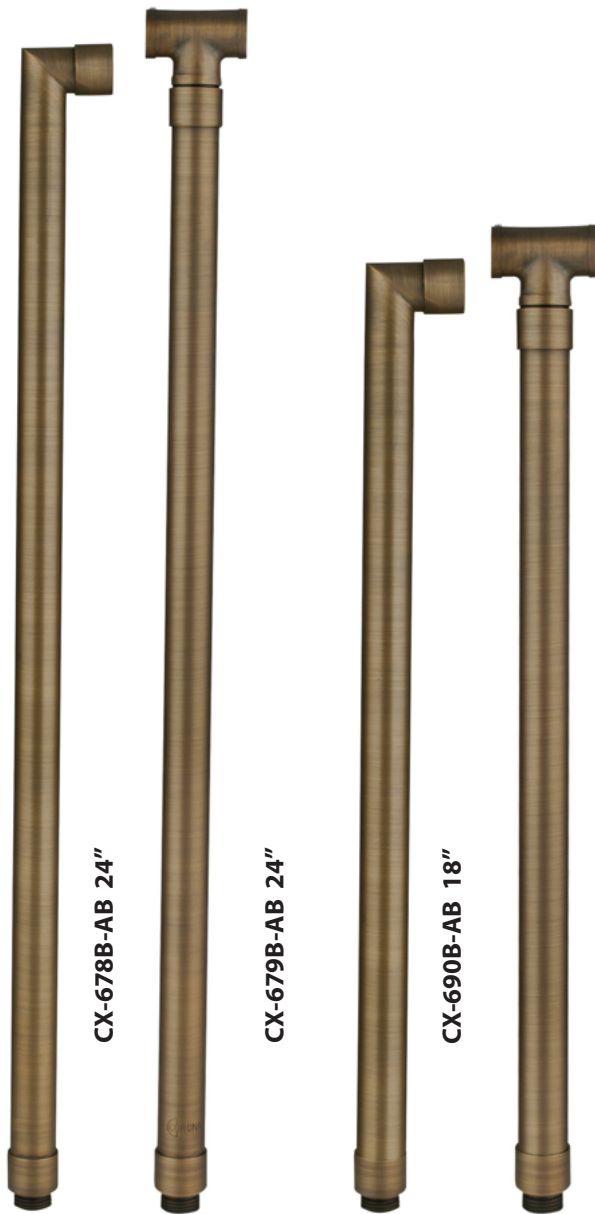

ACCESSORIES SHEET

PRODUCT # : CL-526B-AB

•Directional Lights

•Cast Brass

Mounting Posts For Sign Light & Path Light Applications

- CX-678B-AB 24" Brass Single Head Post, **Antique Bronze**
- CX-679B-AB 24" Brass Double Head Post, **Antique Bronze**
- CX-690B-AB 18" Brass Single Head Post, **Antique Bronze**
- CX-693B-AB 18" Brass Double Head Post, **Antique Bronze**

•CX-718B-AB (Mounting Canopies pg 2) is required for sign light installation.