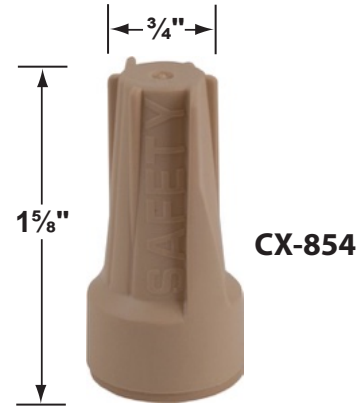

SPECIFICATION SHEET

PRODUCT # : CL-526B-AB

•Directional Lights

•Cast Brass

Fixture Specifications:

Housing & Shroud: Corrosion Resistant Cast Brass.
Finish: **AB- Antique Bronze.** Natural toning process. AB finish will vary due to artistic process.
Lens: Clear and heat resistant flat glass.
Socket: Top grade fixed ceramic bi-pin socket, with lamp retention clip to securely hold lamp in place.
Lamp: 12V, MR-16, 75W max. Available in LED (3.5W & 5W) or without lamp. See the Lamp Guide below for more information.
Wiring: Fixture is prewired with a 3-ft 18-2 SPT2-W direct burial cord. Wire connector sold separately. Universal connector (**CX-839**) and silicone filled wire nut (**CX-854**) are available from Corona Lighting.

Gasket: Silicone double gasketed for water tight sealing
Knuckle: Adjustable cast brass knuckle with thumb screw and 1/2" NPT threaded male hub on bottom.
Mounting Spike: Standard injection molded spike with 1/2" NPT threaded female hub.
Electrical Notes: A remote 12V transformer is required. Options are available from Corona Lighting. Voltage range for LED lamps are 9V-17V. Proper grease/lubricant is suggested on threaded parts during installation process.
Warranty: Limited lifetime warranty on fixture housing against manufacturer's defects.

•Cast Brass

Mounting Posts For Sign Light & Path Light Applications

- CX-678B-AB 24" Brass Single Head Post, **Antique Bronze**
- CX-679B-AB 24" Brass Double Head Post, **Antique Bronze**
- CX-690B-AB 18" Brass Single Head Post, **Antique Bronze**
- CX-693B-AB 18" Brass Double Head Post, **Antique Bronze**

•CX-718B-AB (Mounting Canopies pg 2) is required for sign light installation.

Cable Connectors

- CX-854 Direct Burial Silicone Filled Wire Nut, **Tan**
- CX-858 Speedy Cable Connector, Supply Cable up to 10-2, **Black**
- CX-839 Universal cable connector, Supply cable up to 8-2, one/Pack **Black**