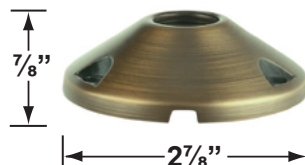

CX-705B-AB