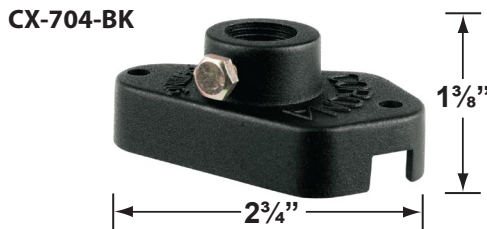

ACCESSORIES SHEET

PRODUCT # : CL-513

• Directional Lights

• Aluminum

Mounting Brackets

CX-700 Aluminum Bracket with 1/2" NPT
Finishes: **BK**- Black, **BZ**- Bronze, **GR**- Green,
GT- Granite, **RT**- Rust, **VG**- Verde Green,
WH- White

CX-704 Aluminum Oval Bracket with 1/2" NPT Female Hub
Finishes: **BK**- Black, **BZ**- Bronze, **GR**- Green,
GT- Granite, **RT**- Rust, **VG**- Verde Green,
WH- White