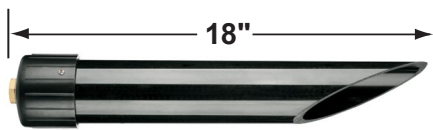

ACCESSORIES SHEET

PRODUCT # : CL-513

• Directional Lights

• Aluminum

Mounting Pedestals

- CX-601-BK 1" PVC Mounting Pedestal, ½" NPT, **Black**
- CX-601-VG 1" PVC Mounting Pedestal, ½" NPT, **Verde Green**
- CX-602-BK 2" PVC Mounting Pedestal, ½" NPT, **Black**
- CX-602-VG 2" PVC Mounting Pedestal, ½" NPT, **Verde Green**
- CX-603-BK 3" PVC Mounting Pedestal, ½" NPT Female Brass Hub on top, **Black**
- CX-603-VG 3" PVC Mounting Pedestal, ½" NPT Female Brass Hub on top, **Verde Green**

CX-603-BK