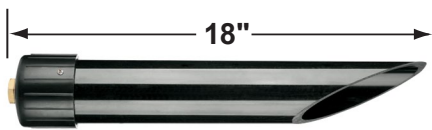

ACCESSORIES SHEET

PRODUCT # : CL-512

•Directional Lights

•Aluminum

Mounting Pedestals

- CX-601-BK 1" PVC Mounting Pedestal, ½" NPT, **Black**
- CX-601-VG 1" PVC Mounting Pedestal, ½" NPT, **Verde Green**
- CX-602-BK 2" PVC Mounting Pedestal, ½" NPT, **Black**
- CX-602-VG 2" PVC Mounting Pedestal, ½" NPT, **Verde Green**
- CX-603-BK 3" PVC Mounting Pedestal, ½" NPT Female Brass Hub on top, **Black**
- CX-603-VG 3" PVC Mounting Pedestal, ½" NPT Female Brass Hub on top, **Verde Green**

CX-603-BK