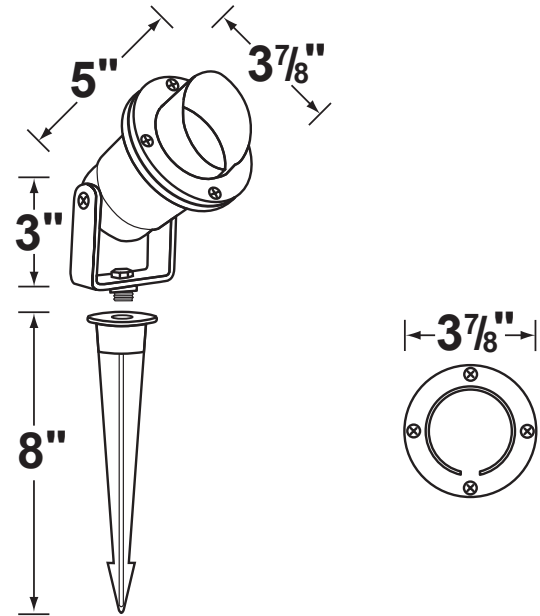

SPECIFICATION SHEET

PRODUCT # : CL-512

• Directional Lights

• Aluminum

Fixture Specifications:

Housing: Die-cast aluminum.
Finish: Polyester UV powder coated, available in **BK**- Black
Lens: Clear, tempered and heat resistant glass with silicone gasket.
Socket: Top grade ceramic bi-pin socket, with retention clip.
Lamp: 12V, MR-16, 50W max.
 Available in LED (3.5W & 5W) or without lamp.
 See the Lamp Guide below for more information.
Wiring: Fixture is prewired with a 3ft 18-2 SPT1-W direct burial cord. Wire connector sold separately. Universal connector (**CX-839**), silicone filled wire nut (**CX-854**) or quick locking wire connector (**CX-LOC**) are available from Corona Lighting.

Gasket: Silicone "O" ring seals face plate to housing providing weather-tight protection.
Knuckle: Cast aluminum adjustable knuckle with a phillips shaped screw. 1/2" NPT threaded male hub on bottom.
Mounting Spike: 8" Black ABS spike with 1/2" NPT threaded female hub.
Electrical Notes: A remote 12V transformer is required. Options are available from Corona Lighting. Voltage range for LED lamps are 9V-17V. Proper grease/lubricant is suggested on threaded parts during installation process.
Warranty: One (1) year warranty on fixture and housing against manufacturer's defects

• When ordering LED lamp with a fixture your part number should follow the format below:

• **CL** - **product #** - **lamp** - **wattage** - **lamp angle**
CL - 512-BK - L-ED16 - 5W - FL

Example: CL-512-BK-L-ED16-5W-FL