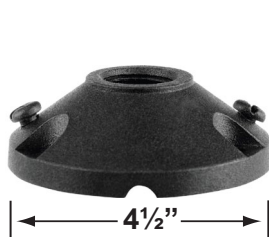

- CX-621-BK 1" PVC Cap, ½" NPT, **Black**
- CX-621-VG 1" PVC Cap, ½" NPT, **Verde Green**
- CX-622-BK 2" PVC Cap, ½" NPT, **Black**
- CX-622-VG 2" PVC Cap, ½" NPT, **Verde Green**
- CX-624-BK 3" PVC Cap, ½" NPT Female Brass Hub, **Black**
- CX-624-VG 3" PVC Cap, ½" NPT Female Brass Hub, **Verde Green**

CX-703-BK