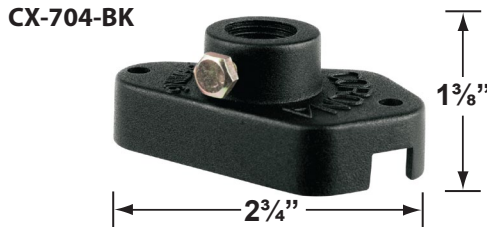

ACCESSORIES SHEET

PRODUCT # : CL-512

•Directional Lights

•Aluminum

Mounting Brackets

CX-700 Aluminum Bracket with 1/2" NPT
Finishes: **BK**- Black, **BZ**- Bronze, **GR**- Green,
GT- Granite, **RT**- Rust, **VG**- Verde Green,
WH- White

CX-704 Aluminum Oval Bracket with 1/2" NPT Female Hub
Finishes: **BK**- Black, **BZ**- Bronze, **GR**- Green,
GT- Granite, **RT**- Rust, **VG**- Verde Green,
WH- White