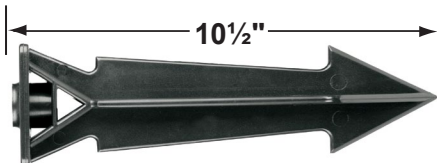

Ground Spikes

- CX-642-BK 8.5" ABS Spike, ½" NPT, **Black**
- CX-642-BZ 8.5" ABS Spike, ½" NPT, **Bronze**
- CX-643-BZ 8.5" ABS Spike, ½" NPT, **Bronze**

CX-647-BK