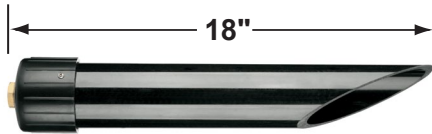

ACCESSORIES SHEET

PRODUCT # : CL-511

•Directional Lights

• Aluminum

Mounting Pedestals

- CX-601-BK 1" PVC Mounting Pedestal, ½" NPT, **Black**
- CX-601-VG 1" PVC Mounting Pedestal, ½" NPT, **Verde Green**
- CX-603-BK 3" PVC Mounting Pedestal, ½" NPT Female Brass Hub on top, **Black**
- CX-603-VG 3" PVC Mounting Pedestal, ½" NPT Female Brass Hub on top, **Verde Green**

CX-603-BK

- CX-604-BK 1" PVC Adjustable Mounting Pedestal, ½" NPT, **Black**
- CX-621-BK 1" PVC Cap, ½" NPT, **Black**
- CX-621-VG 1" PVC Cap, ½" NPT, **Verde Green**
- CX-622-BK 2" PVC Cap, ½" NPT, **Black**
- CX-622-VG 2" PVC Cap, ½" NPT, **Verde Green**
- CX-624-BK 3" PVC Cap, ½" NPT Female Brass Hub, **Black**
- CX-624-VG 3" PVC Cap, ½" NPT Female Brass Hub, **Verde Green**