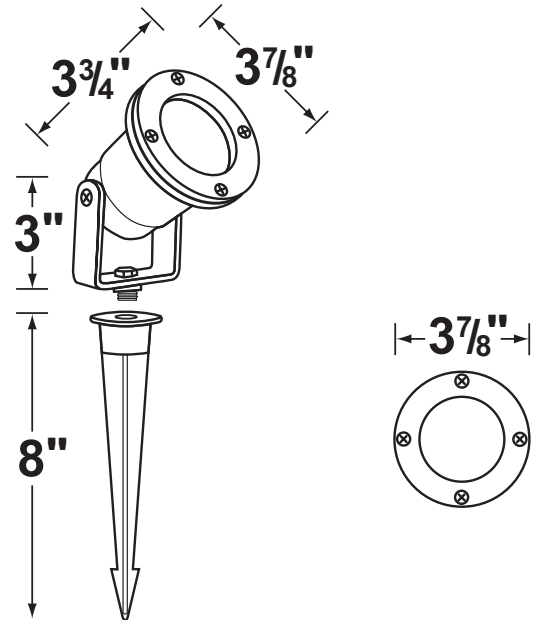

AVAILABLE LED LAMPS (Corona LED lamps have a five (5) year limited warranty against manufacturer's defects)

LAMP NUMBER	WATTS	BEAM		COLOR & TEMP.	RATED HOURS	HALOGEN EQUIVALENT
		SPREAD	LUMEN			
L-ED16-3W-SP	3.5	15° Spot	270	2700K	50,000	25 Watt
L-ED16-3W-FL	3.5	45° Flood	270	2700K	50,000	25 Watt
L-ED16-3W-WF	3.5	60° Wide Flood	270	2700K	50,000	25 Watt
L-ED16-5W-SP	5	15° Spot	350	2700K	50,000	40 Watt
L-ED16-5W-FL	5	45° Flood	350	2700K	50,000	40 Watt
L-ED16-5W-WF	5	60° Wide Flood	350	2700K	50,000	40 Watt
L-ED16-COB5W-SP	5	15° Spot	450	2700K	50,000	50 Watt
L-ED16-COB5W-FL	5	38° Flood	450	2700K	50,000	50 Watt
L-ED16-COB5W-WF	5	60° Wide Flood	450	2700K	50,000	50 Watt
L-ED16-COB5W-SP3K	5	15° Spot	470	3000K	50,000	50 Watt
L-ED16-COB5W-FL3K	5	38° Flood	470	3000K	50,000	50 Watt
L-ED16-COB5W-WF3K	5	60° Wide Flood	470	3000K	50,000	50 Watt

Single color MR-16 LED available in AMBER, BLUE, GREEN, PURPLE, RED and VIOLET

JOB INFORMATION

TYPE: _____ DATE: _____
JOB NAME & ADDRESS: _____
PRODUCT #: _____
TOTAL QUANTITY: _____
LAMP TYPE & WATTAGE: _____
TRANSFORMER: _____
CONTRACTOR: _____
SPECIFIER: _____

• When ordering LED lamp with a fixture your part number should follow the format below:

• **CL** - **product #** - **lamp** - **wattage** - **lamp angle**
CL - 511-BK - L-ED16 - 5W - FL

Example: CL-511-BK-L-ED16-5W-FL

• Corona Lighting reserves the right to make any change and/or improvement to the design and construction of this fixture without further notification.