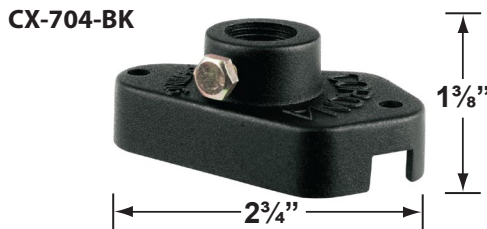

ACCESSORIES SHEET

PRODUCT # : CL-511

• Directional Lights

• Aluminum

Mounting Brackets

CX-700 Aluminum Bracket with 1/2" NPT
Finishes: **BK**- Black, **BZ**- Bronze, **GR**- Green,
GT- Granite, **RT**- Rust, **VG**- Verde Green,
WH- White

CX-704 Aluminum Oval Bracket with 1/2" NPT Female Hub
Finishes: **BK**- Black, **BZ**- Bronze, **GR**- Green,
GT- Granite, **RT**- Rust, **VG**- Verde Green,
WH- White