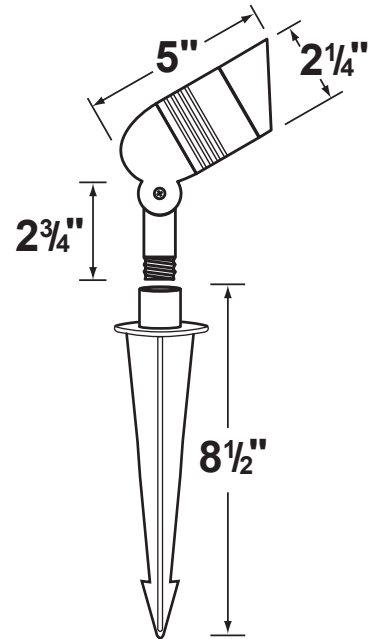

## PRODUCT # : CL-510

• Directional Lights

• Aluminum

### Fixture Specifications:

**Housing:** Die-cast aluminum  
**Finish:** Polyester UV powder coated, **BK-Black**  
**Lens:** Clear, tempered ad heat resistant glass.  
**Socket:** Top grade fixed ceramic bi-pin socket with retension clip to securely hold the lamp in place.  
**Lamp:** 12V MR-11, 35W max.  
 Available in 2.5W LED or without lamp.  
 See lamp guide below for more information.  
**Wiring:** Fixture is prewired with a 3ft 18-2 SPT1-W direct burial cord. Wire connector sold separately. Universal connector (**CX-839**) and silicone filled wire nut (**CX-854**) are available from Corona Lighting.

**Gasket:** Silicone gasket for weather-tight sealing.  
**Knuckle:** Cast aluminum adjustable knuckle with a phillips shaped screw. 1/2" NPT threaded male hub on bottom.  
**Mounting Spike:** 8 1/2" Black ABS spike with 1/2" NPT threaded male hub.  
**Electrical Notes:** A remote 12V transformer is required. Options are available from Corona Lighting. Voltage range for LED lamps are 9V-17V. Proper grease/lubricant is suggested on threaded parts during installation process.  
**Warranty:** One (1) year warranty on fixture and housing against manufacturer's defects.