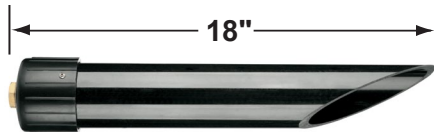

ACCESSORIES SHEET

PRODUCT # : CL-510

•Directional Lights

•Aluminum

Mounting Pedestals

- CX-601-BK 1" PVC Mounting Pedestal, 1/2" NPT, **Black**
- CX-601-VG 1" PVC Mounting Pedestal, 1/2" NPT, **Verde Green**
- CX-603-BK 3" PVC Mounting Pedestal, 1/2" NPT Female Brass Hub on top, **Black**
- CX-603-VG 3" PVC Mounting Pedestal, 1/2" NPT Female Brass Hub on top, **Verde Green**

CX-603-BK

- CX-604-BK 1" PVC Adjustable Mounting Pedestal, 1/2" NPT, **Black**
- CX-621-BK 1" PVC Cap, 1/2" NPT, **Black**
- CX-621-VG 1" PVC Cap, 1/2" NPT, **Verde Green**
- CX-622-BK 2" PVC Cap, 1/2" NPT, **Black**
- CX-622-VG 2" PVC Cap, 1/2" NPT, **Verde Green**
- CX-624-BK 3" PVC Cap, 1/2" NPT Female Brass Hub, **Black**
- CX-624-VG 3" PVC Cap, 1/2" NPT Female Brass Hub, **Verde Green**