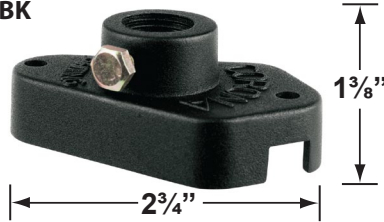

ACCESSORIES SHEET

PRODUCT # : CL-510

•Directional Lights

•Aluminum

Mounting Brackets

CX-700 Aluminum Bracket with 1/2" NPT
Finishes: **BK**- Black, **BZ**- Bronze, **GR**- Green,
GT- Granite, **RT**- Rust, **VG**- Verde Green,
WH- White

CX-704 Aluminum Oval Bracket with 1/2" NPT Female Hub
Finishes: **BK**- Black, **BZ**- Bronze, **GR**- Green,
GT- Granite, **RT**- Rust, **VG**- Verde Green,
WH- White

Cable Connectors

CX-854 Direct Burial Silicone Filled Wire Nut, **Tan**
CX-858 Speedy Cable Connector, Supply Cable up to 10-2, **Black**
CX-839 Universal cable connector, Supply cable up to 8-2,
one/Pack **Black**

CX-704-BK