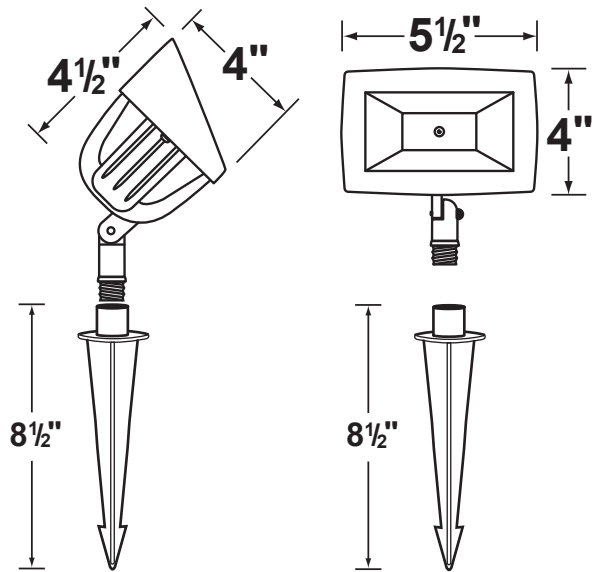

AVAILABLE LED LAMPS (Corona LED lamps have a five (5) year limited warranty against manufacturer's defects)

LAMP NUMBER	WATTS	BEAM		COLOR & TEMP.	RATED HOURS	HALOGEN EQUIVALENT
		SPREAD	LUMEN			
L-EDT3-2W	2	360°	200	2700K	25,000	20 Watt
L-EDT3-2.5W	2.5	180°	240	2700K	25,000	35 Watt
L-EDT3-2W-3K	2	360°	210	3000K	25,000	20 Watt
L-EDT3-2.5W-3K	2.5	180°	250	3000K	25,000	35 Watt
L-EDT3-AM*	2	360°	170	2000K	25,000	20 Watt

* AM- Amber color

For more additional Lamps, and accessories visit Coronalighting.com

JOB INFORMATION

TYPE: _____ DATE: _____

JOB NAME & ADDRESS: _____

PRODUCT #:

TOTAL QUANTITY:

LAMP TYPE & WATTAGE:

TRANSFORMER:

CONTRACTOR:

SPECIFIER:

• When ordering LED lamp with a fixture your part number should follow the format below:

• CL - **product #** - **color** - **lamp** - **wattage**
CL - 509 - BZ - L-EDT3 - 2W-3K

Example: CL-509-BZ-L-EDT3-2W-3K

• Corona Lighting reserves the right to make any change and/or improvement to the design and construction of this fixture without further notification.