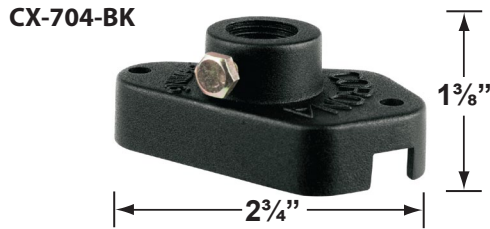

ACCESSORIES SHEET

PRODUCT # : CL-509

Mounting Brackets

CX-700 Aluminum Bracket with 1/2" NPT
Finishes: **BK**- Black, **BZ**- Bronze, **GR**- Green,
GT- Granite, **RT**- Rust, **VG**- Verde Green,
WH- White

CX-704 Aluminum Oval Bracket with 1/2" NPT Female Hub
Finishes: **BK**- Black, **BZ**- Bronze, **GR**- Green,
GT- Granite, **RT**- Rust, **VG**- Verde Green,
WH- White