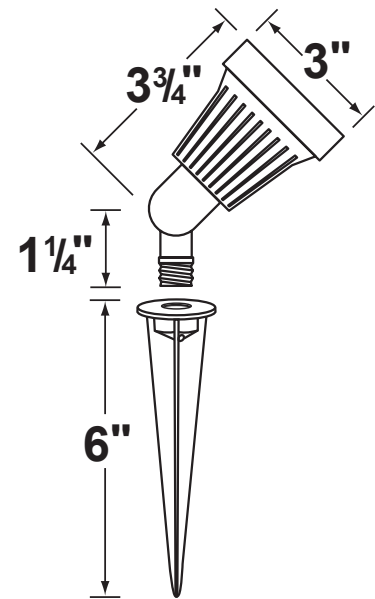

AVAILABLE LED LAMPS (Corona LED lamps have a five (5) year limited warranty against manufacturer's defects)

LAMP NUMBER	WATTS	BEAM		COLOR & TEMP.	RATED HOURS	HALOGEN EQUIVALENT
		SPREAD	LUMEN			
L-ED16-COB5W-SP	5	15° Spot	450	2700K	50,000	50 Watt
L-ED16-COB5W-FL	5	38° Flood	450	2700K	50,000	50 Watt
L-ED16-COB5W-WF	5	60° Wide Flood	450	2700K	50,000	50 Watt
L-ED16-COB5W-SP3K	5	15° Spot	470	3000K	50,000	50 Watt
L-ED16-COB5W-FL3K	5	38° Flood	470	3000K	50,000	50 Watt
L-ED16-COB5W-WF3K	5	60° Wide Flood	470	3000K	50,000	50 Watt
L-ED16-3W-SP	3.5	15° Spot	270	2700K	50,000	25 Watt
L-ED16-3W-FL	3.5	45° Flood	270	2700K	50,000	25 Watt
L-ED16-3W-WF	3.5	60° Wide Flood	270	2700K	50,000	25 Watt
L-ED16-5W-SP	5	15° Spot	350	2700K	50,000	40 Watt
L-ED16-5W-FL	5	45° Flood	350	2700K	50,000	40 Watt
L-ED16-5W-WF	5	60° Wide Flood	350	2700K	50,000	40 Watt

For more additional Lamps, and accessories visit Coronalighting.com

JOB INFORMATION

TYPE: _____ DATE: _____

JOB NAME & ADDRESS: _____

PRODUCT #: _____

TOTAL QUANTITY: _____

LAMP TYPE & WATTAGE: _____

TRANSFORMER: _____

CONTRACTOR: _____

SPECIFIER: _____

• When ordering LED lamp with a fixture your part number should follow the format below:

• **CL** - **product #** - **color** - **lamp** - **wattage** - **lamp angle**

CL - 500 - BK - L-ED16 - 5W - FL

Example: CL-500-BK-L-ED16-5W-FL

• Corona Lighting reserves the right to make any change and/or improvement to the design and construction of this fixture without further notification.